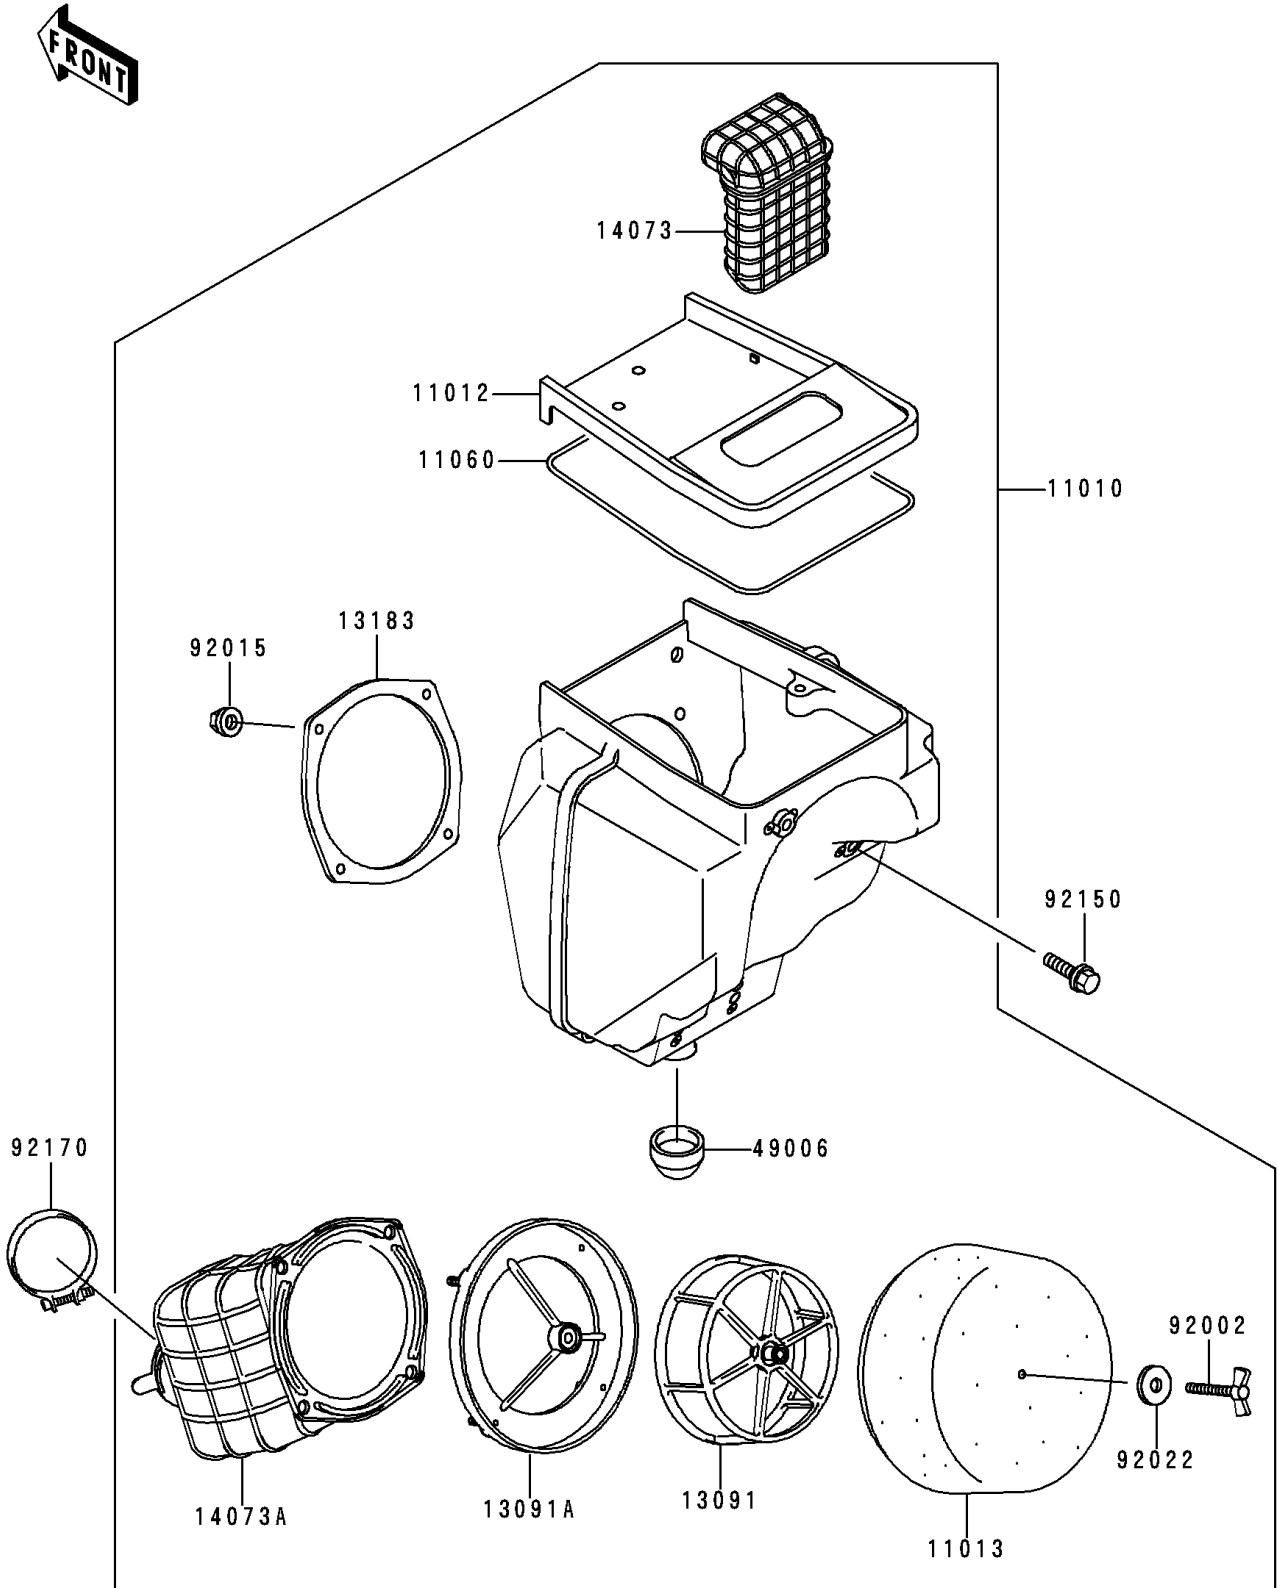

1999 KDX200 PARTS DIAGRAM

Air Cleaner

E1130

1999 KDX200 PARTS LIST

Air Cleaner

ITEM NAME	PART NUMBER	QUANTITY
FILTER-ASSY-AIR (Ref # 11010)	11010-1575	1
CAP,AIR FILTER (Ref # 11012)	11012-1913	1
ELEMENT-AIR FILTER (Ref # 11013)	11013-1260	1
GASKET,AIR FILTER (Ref # 11060)	11060-1664	1
HOLDER,ELEMENT (Ref # 13091)	13091-1454	1
HOLDER (Ref # 13091A)	13091-1951	1
PLATE,DUCT FITTING (Ref # 13183)	13183-1046	1
DUCT,AIR INLET (Ref # 14073)	14073-1577	1
DUCT,AIR FILTER (Ref # 14073A)	14073-1597	1
BOOT (Ref # 49006)	49006-1248	1
BOLT,WING (Ref # 92002)	92002-1719	1
NUT,FLANGED,5MM (Ref # 92015)	92015-1259	4
WASHER,6.5X20X1.6 (Ref # 92022)	92022-125	1
BOLT,6X20 (Ref # 92150)	92150-1892	3
CLAMP,65MM (Ref # 92170)	92170-1526	1