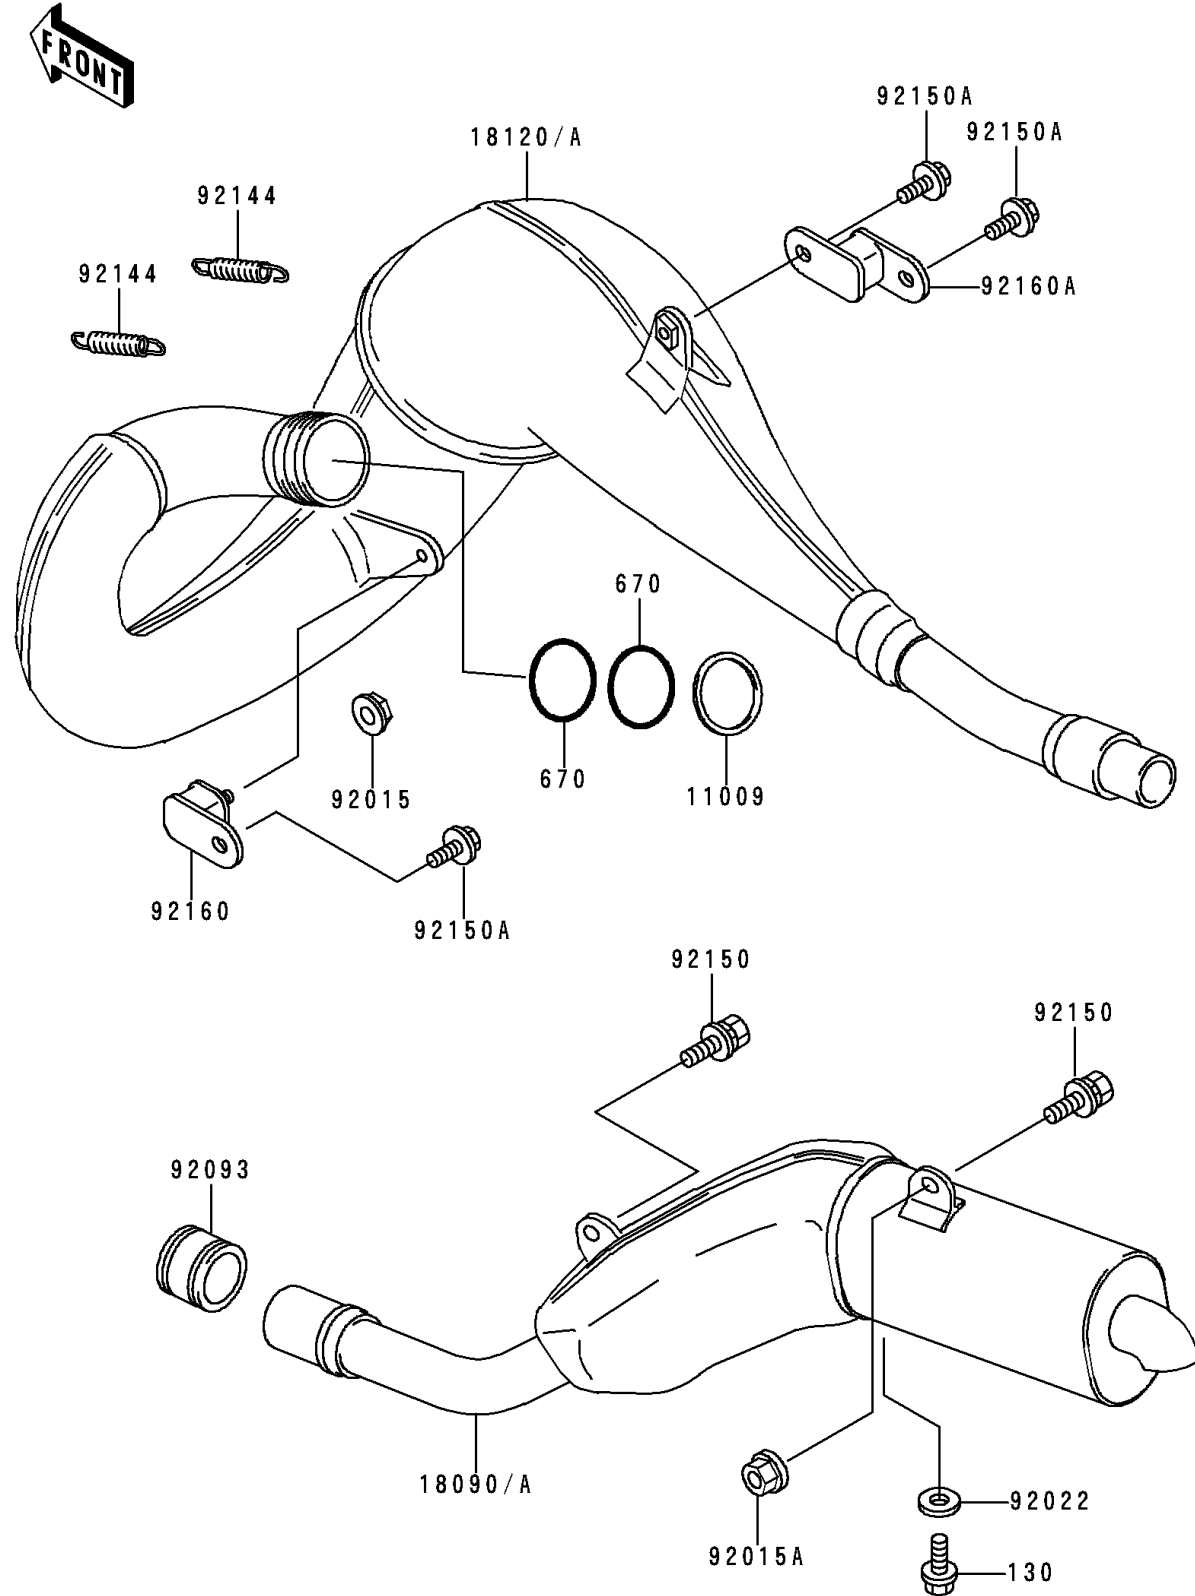

1995 KDX200 PARTS DIAGRAM

Muffler(s)

E1140

1995 KDX200 PARTS LIST

Muffler(s)

ITEM NAME	PART NUMBER	QUANTITY
BOLT-FLANGED (Ref # 130)	130J0812	1
O RING,39MM (Ref # 670)	670E3039	2
GASKET,EXHAUST PIPE (Ref # 11009)	11009-1995	1
BODY-COMP-MUFFLER (Ref # 18090)	18090-1372	1
CHAMBER-EXHAUST (Ref # 18120)	18120-1073	1
NUT,6MM (Ref # 92015)	92015-1365	1
NUT,FLANGED,LOCK,8MM (Ref # 92015A)	92015-1668	1
WASHER,8.2X14X1.0 (Ref # 92022)	92022-1488	1
SEAL,MUFFLER CONNECTING (Ref # 92093)	92093-1328	1
SPRING (Ref # 92144)	92144-1035	2
BOLT,8X20 (Ref # 92150)	92150-1859	2
BOLT,6X12 (Ref # 92150A)	92150-1891	3
DAMPER,MUFFLER,FR (Ref # 92160)	92160-1176	1
DAMPER,MUFFLER,RR (Ref # 92160A)	92160-1201	1