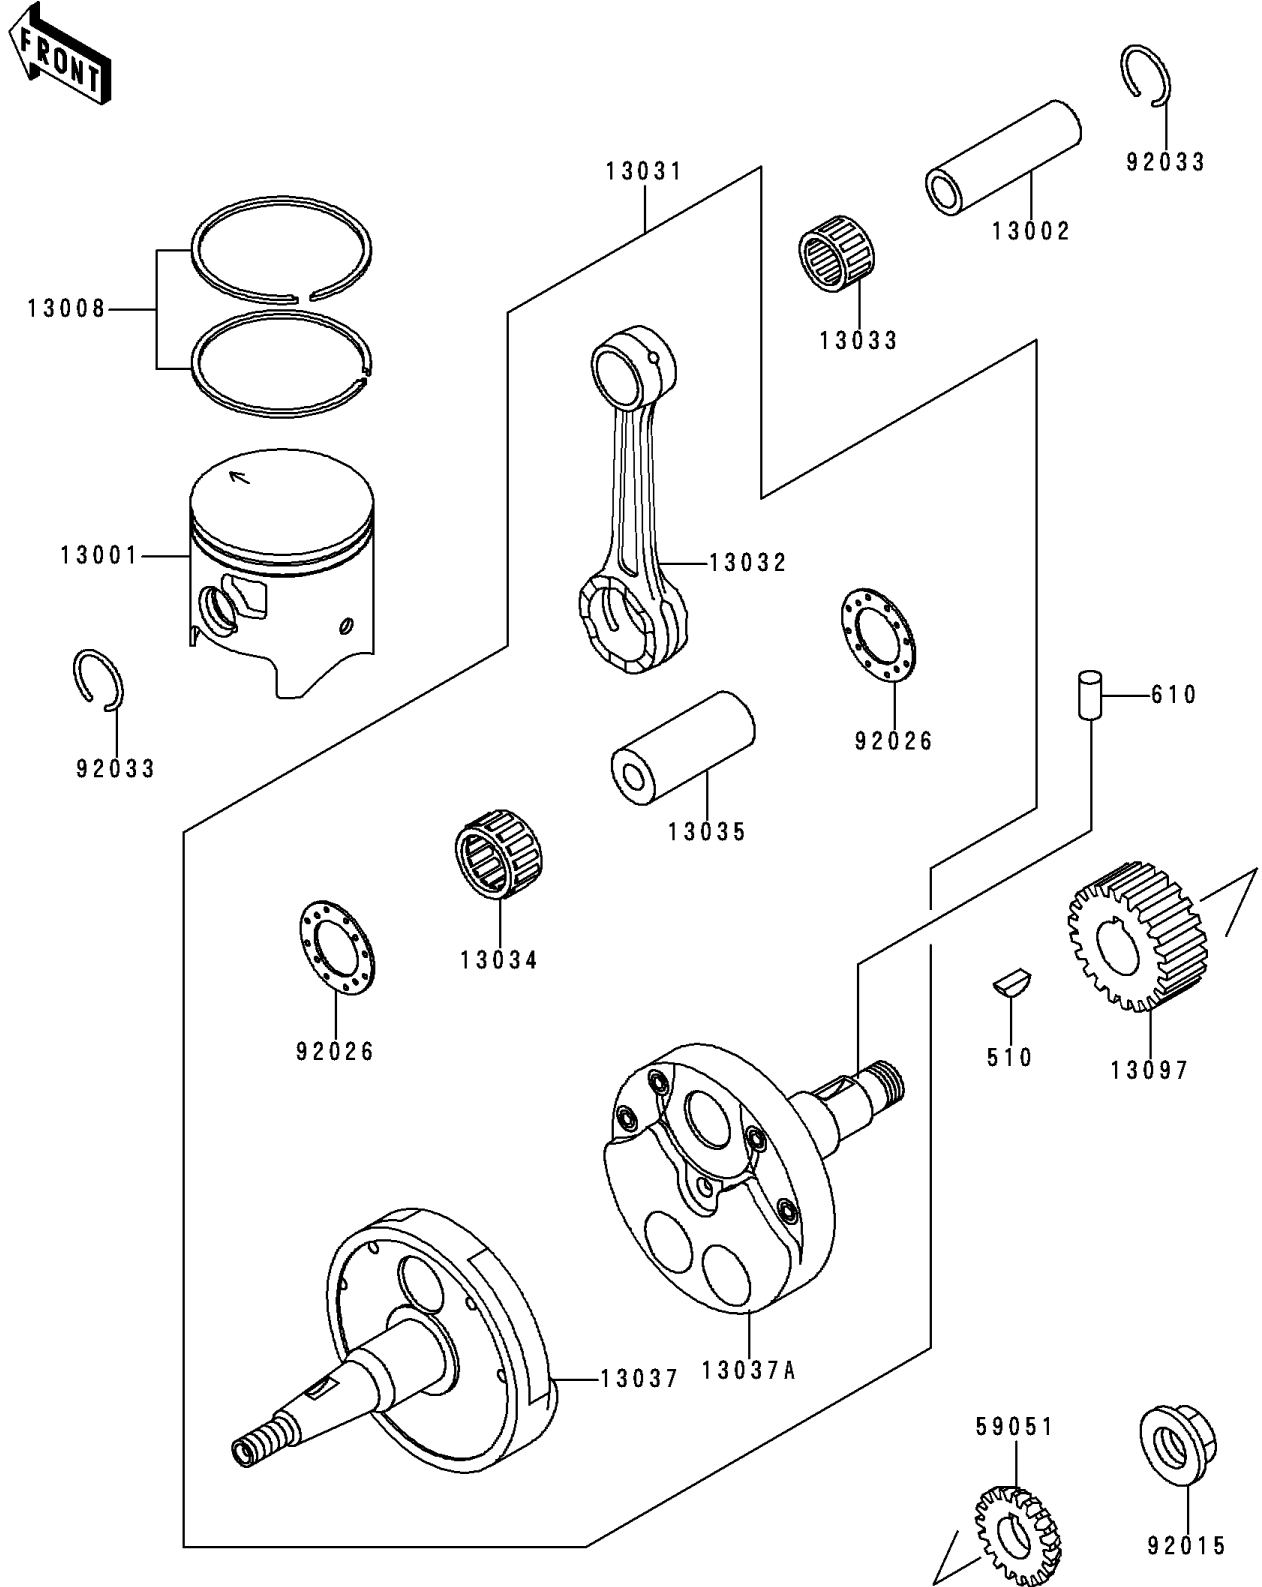

1995 KDX200 PARTS DIAGRAM

Crankshaft/Piston(s)

E1320

1995 KDX200 PARTS LIST

Crankshaft/Piston(s)

ITEM NAME	PART NUMBER	QUANTITY
KEY-WOODRUFF (Ref # 510)	510A5100	1
ROLLER,4X8 (Ref # 610)	610A0408	1
PISTON-ENGINE (Ref # 13001)	13001-1317	1
PIN-PISTON (Ref # 13002)	13002-1053	1
RING-SET-PISTON (Ref # 13008)	13008-1116	1
CRANKSHAFT-COMP (Ref # 13031)	13031-1382	1
ROD-CONNECTING (Ref # 13032)	13032-1210	1
BEARING-SMALL END (Ref # 13033)	13033-1056	1
BEARING-BIG END,B4 (Ref # 13034)	13034-1081	1
PIN-CRANK (Ref # 13035)	13035-1010	1
CRANKSHAFT,LH (Ref # 13037)	13037-1488	1
CRANKSHAFT,RH (Ref # 13037A)	13037-1490	1
GEAR-PRIMARY SPUR,22T (Ref # 13097)	13097-1320	1
GEAR-SPUR,WATER PUMP (Ref # 59051)	59051-1207	1
NUT (Ref # 92015)	92015-1581	1
SPACER,22.5X37X1.0 (Ref # 92026)	92026-011	2
RING-SNAP,PISTON PIN (Ref # 92033)	92033-1242	2