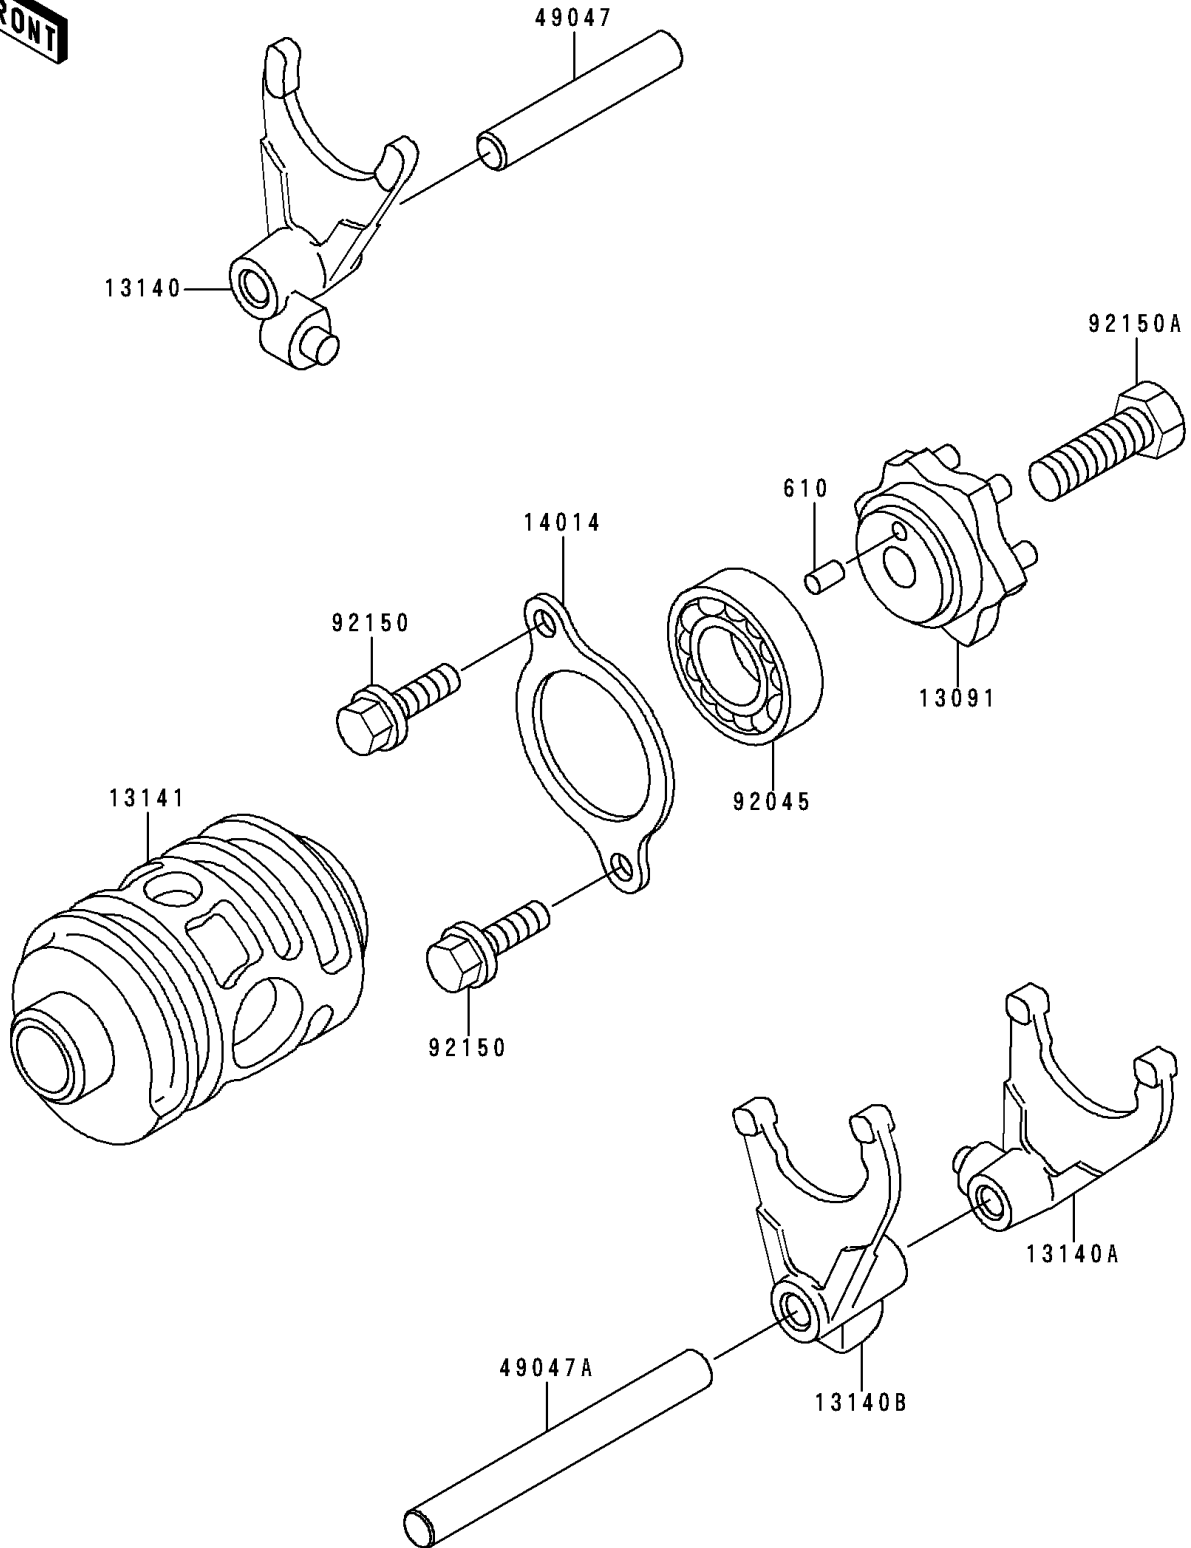

1998 KDX200 PARTS DIAGRAM

Gear Change Drum/Shift Fork(s)

E1362

1998 KDX200 PARTS LIST

Gear Change Drum/Shift Fork(s)

ITEM NAME	PART NUMBER	QUANTITY
ROLLER,4X8 (Ref # 610)	610A0408	1
HOLDER,CHANGE DRUM (Ref # 13091)	13091-1364	1
FORK-SHIFT,5TH&TOP (Ref # 13140)	13140-1074	1
FORK-SHIFT,LOW&4TH (Ref # 13140A)	13140-1243	1
FORK-SHIFT,2ND&3RD (Ref # 13140B)	13140-1244	1
DRUM-CHANGE (Ref # 13141)	13141-1117	1
PLATE-POSITION (Ref # 14014)	14014-1020	1
ROD-SHIFT,8X58 (Ref # 49047)	49047-1089	1
ROD-SHIFT,8X82.5 (Ref # 49047A)	49047-1090	1
BEARING-BALL (Ref # 92045)	92045-1319	1
BOLT,6X12 (Ref # 92150)	92150-1868	2
BOLT,8X25 (Ref # 92150A)	92150-1911	1