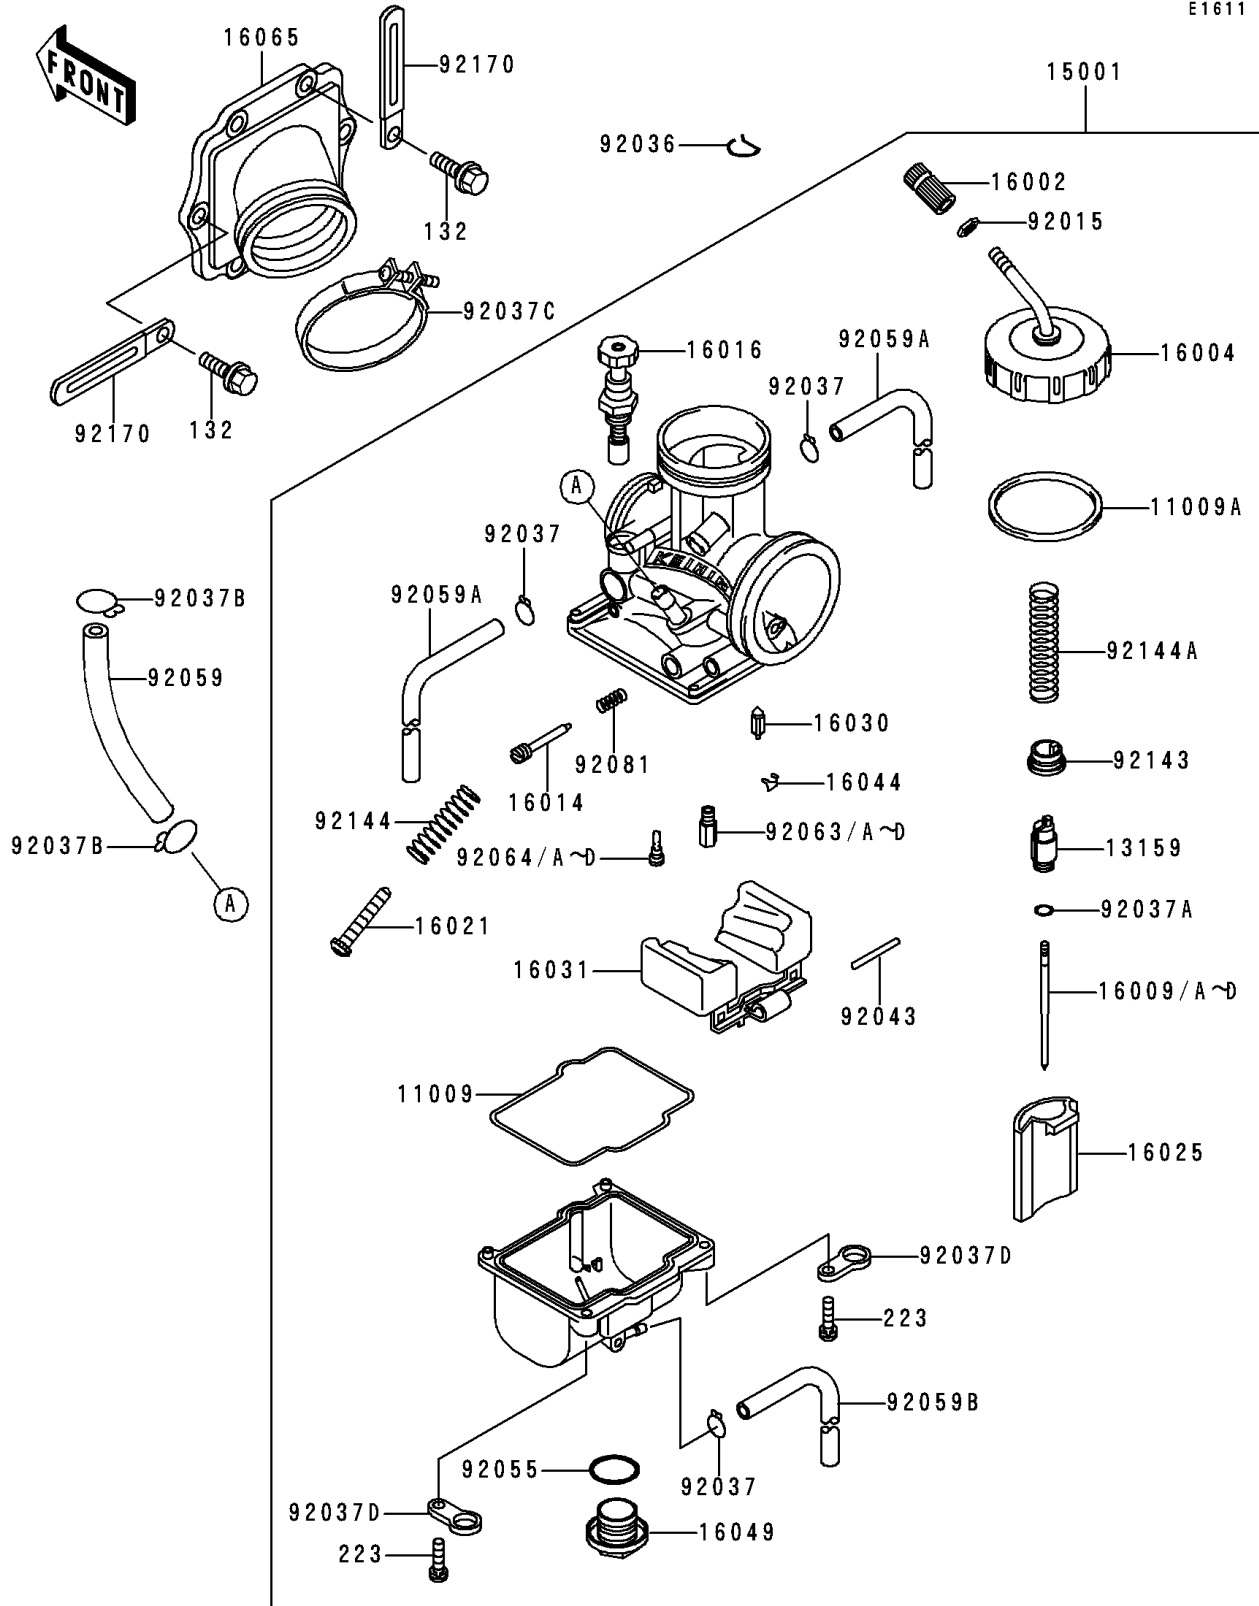

1995 KDX200 PARTS DIAGRAM

Carburetor

E1611