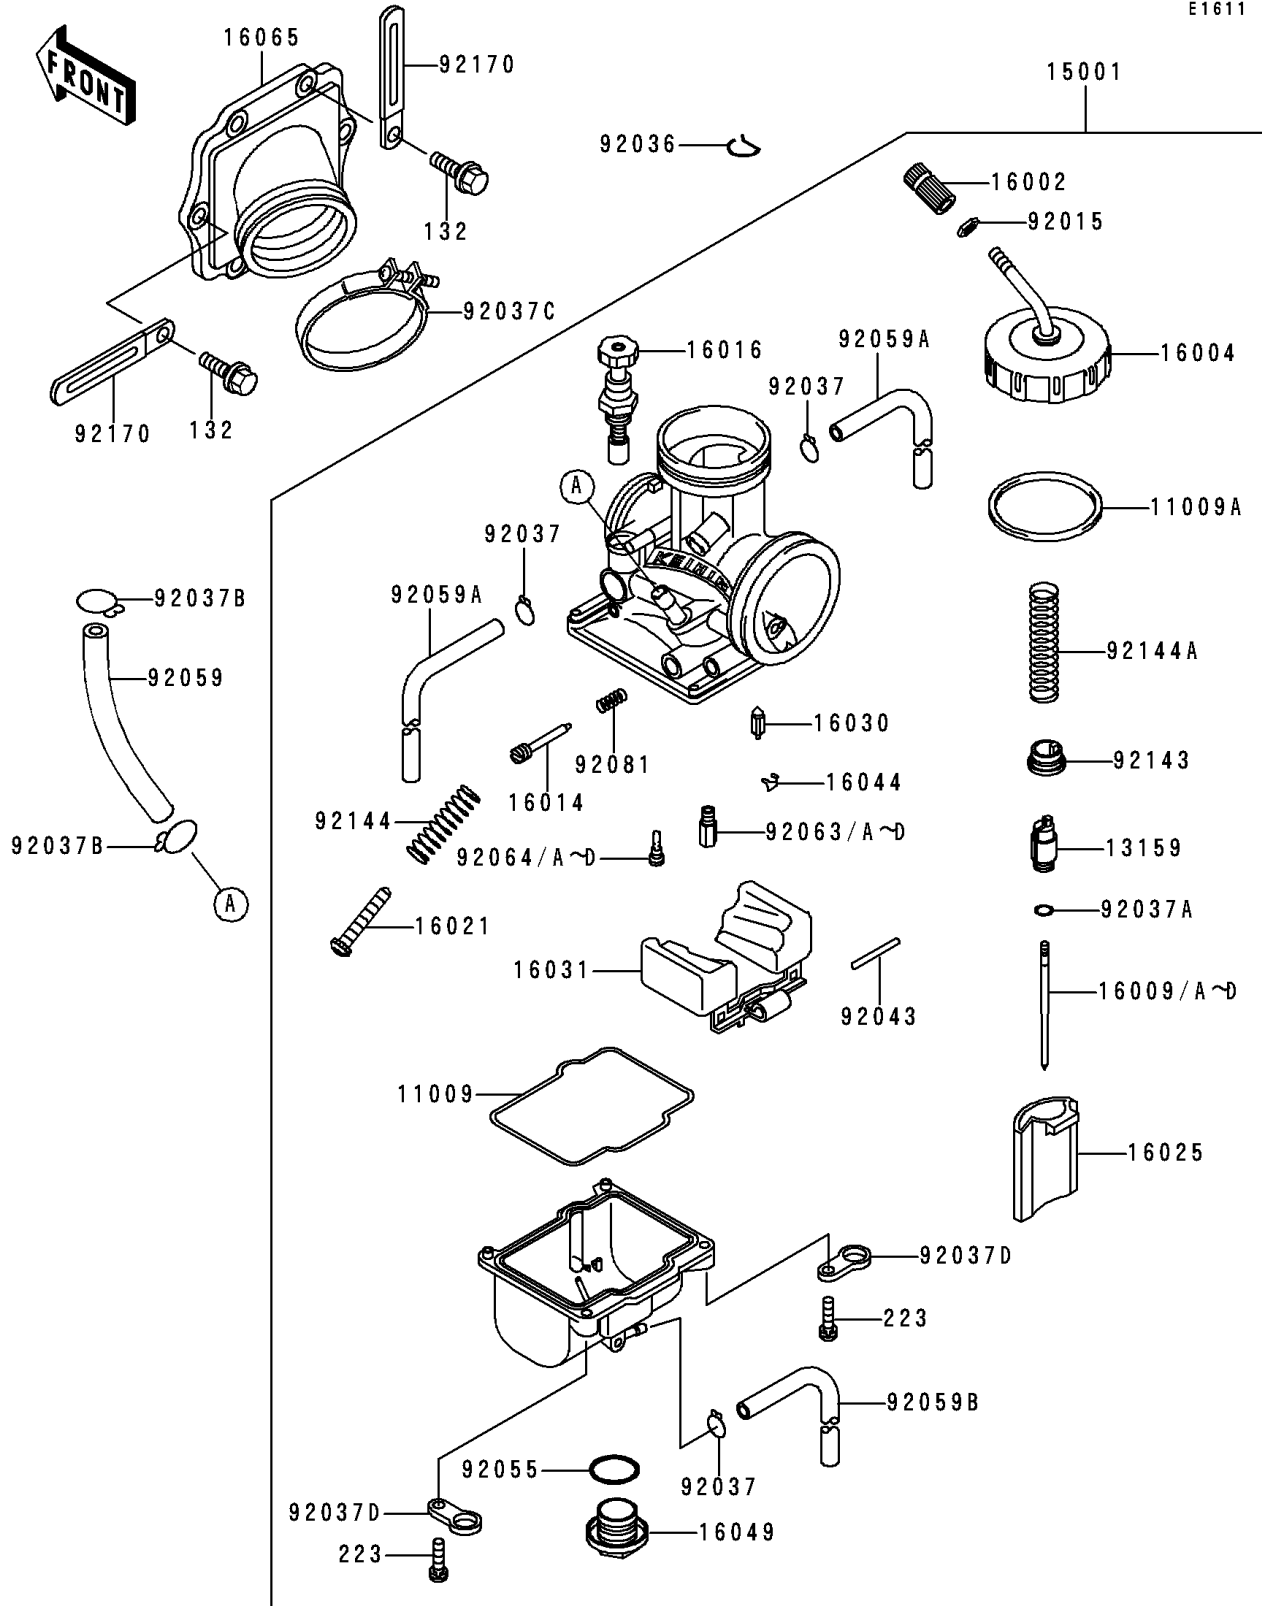

1997 KDX200 PARTS DIAGRAM

Carburetor

E1611