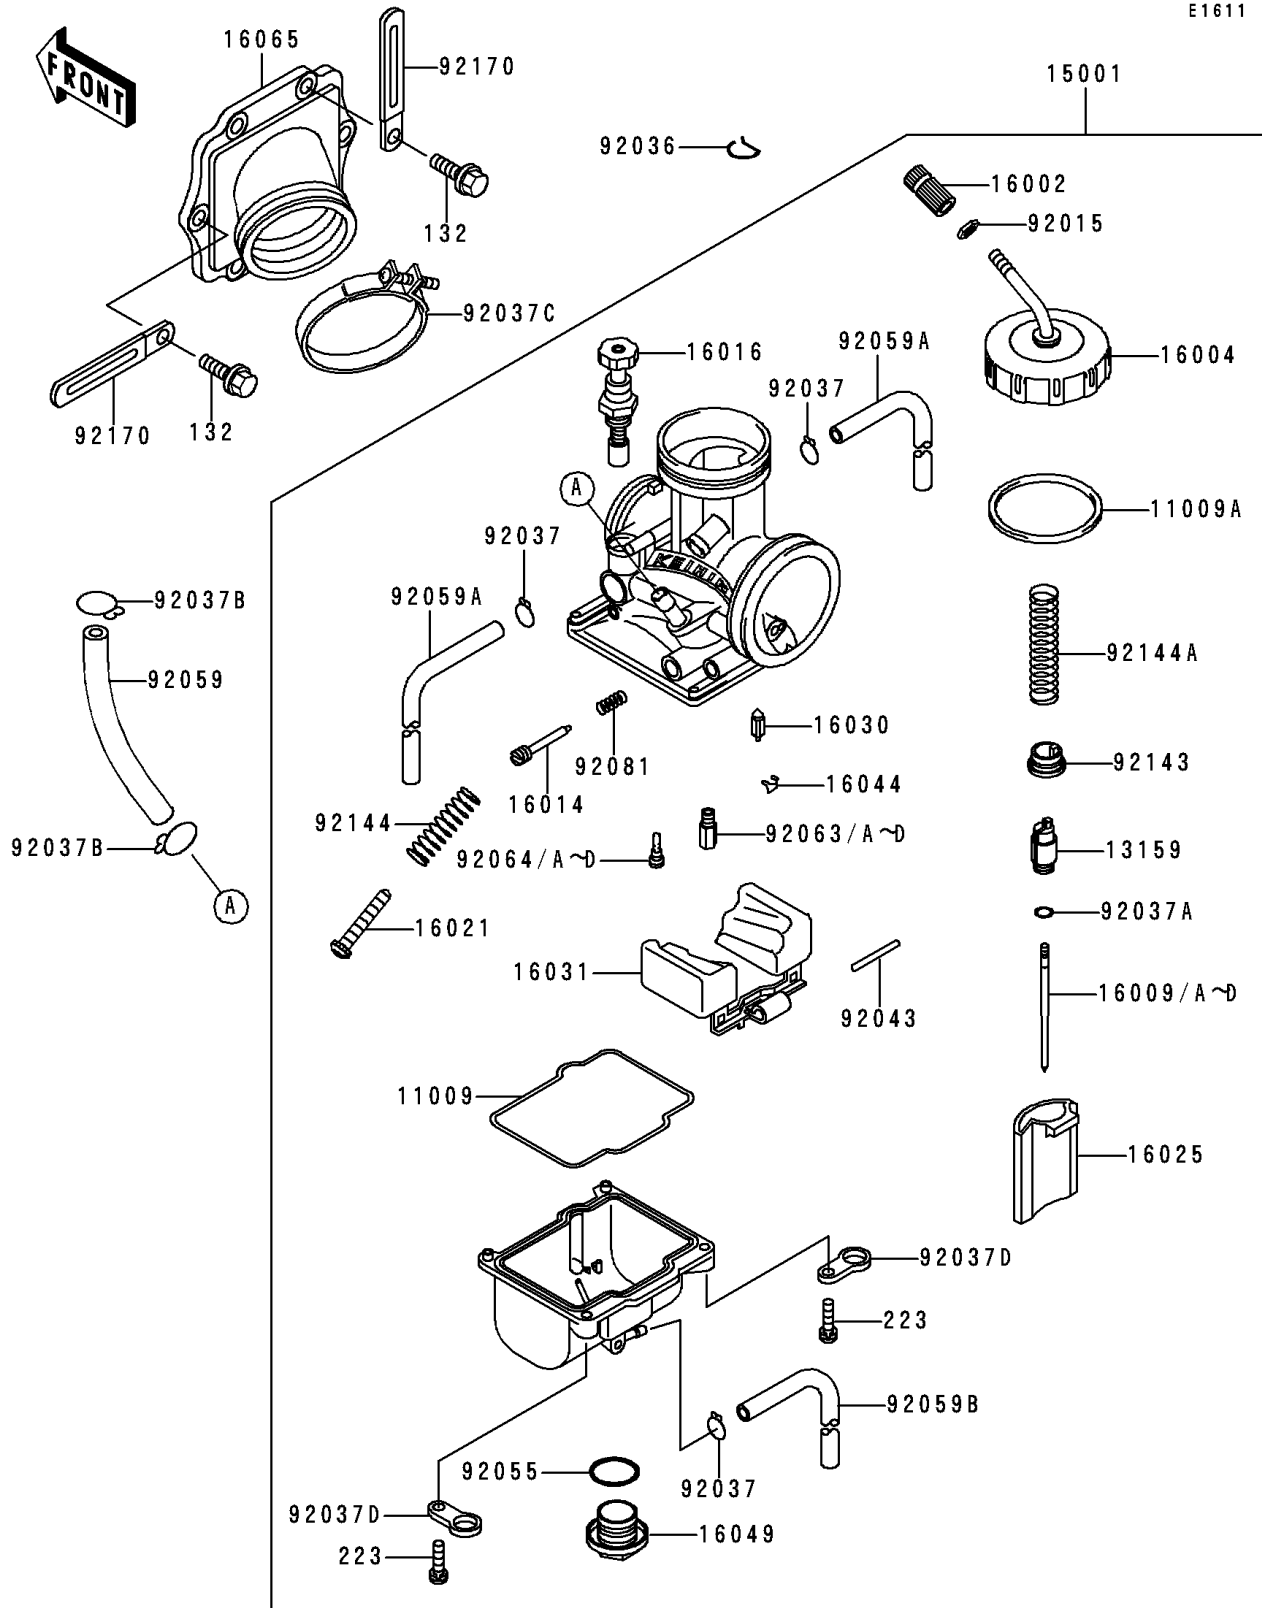

1999 KDX200 PARTS DIAGRAM

Carburetor

E1611