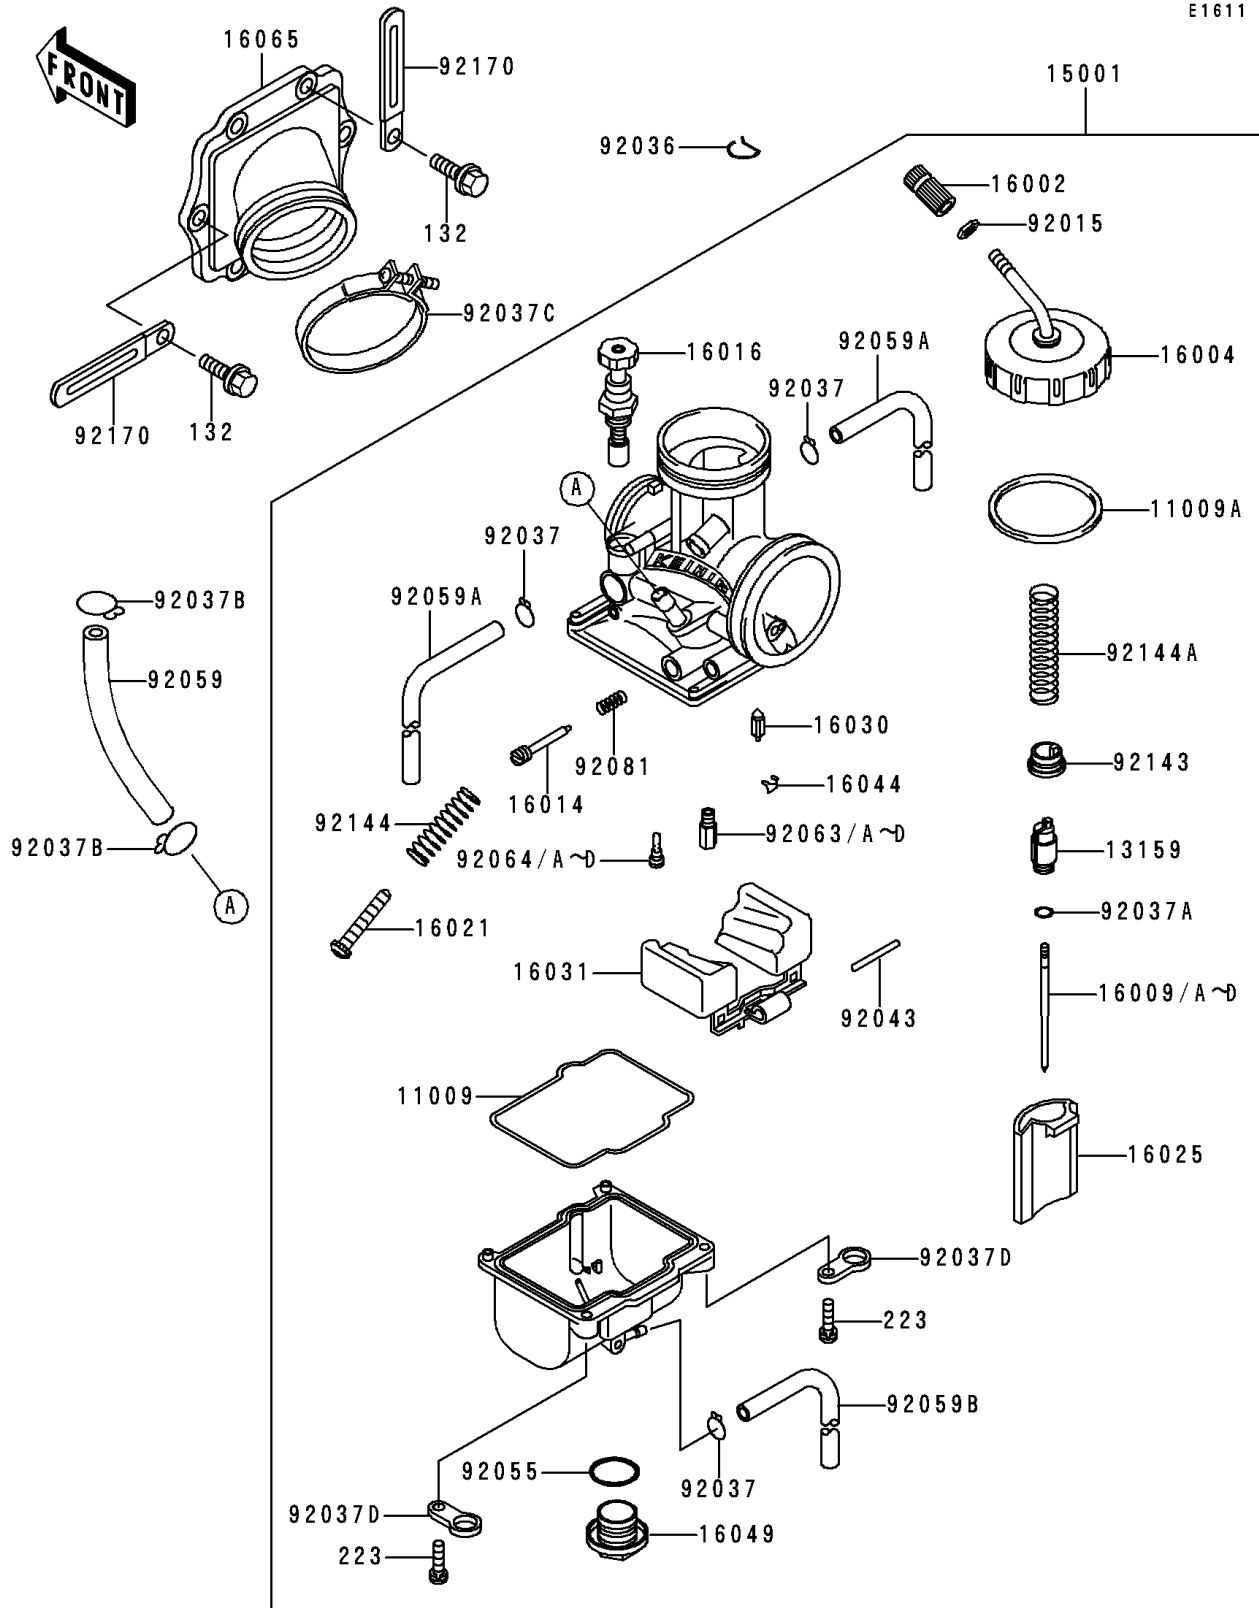

1999 KDX200 PARTS DIAGRAM

Carburetor

E1611