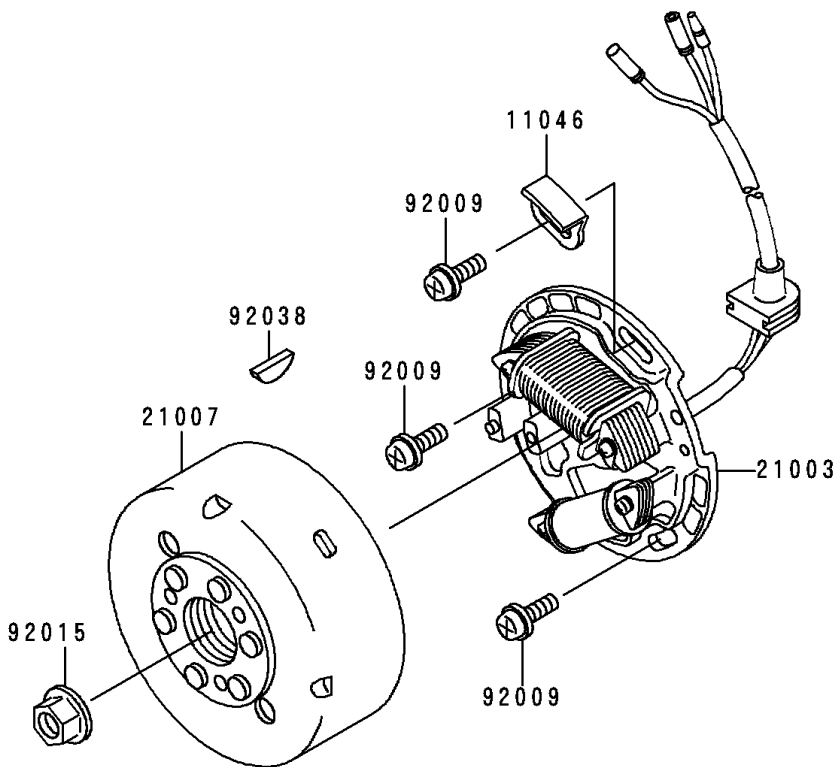

1995 KDX200 PARTS DIAGRAM

Generator

E1810

1995 KDX200 PARTS LIST

Generator

| ITEM NAME | PART NUMBER | QUANTITY |
|---------------------------------|-------------|----------|
| BOLT-FLANGED-SMALL (Ref # 132) | 132Y0612 | 2 |
| BRACKET (Ref # 11046) | 11046-1413 | 1 |
| STATOR (Ref # 21003) | 21003-1279 | 1 |
| ROTOR,MAGNETO (Ref # 21007) | 21007-1276 | 1 |
| REGULATOR-VOLTAGE (Ref # 21066) | 21066-1072 | 1 |
| IGNITER (Ref # 21119) | 21119-1432 | 1 |
| SCREW,5X16 (Ref # 92009) | 92009-1722 | 3 |
| NUT,FLANGED,12MM (Ref # 92015) | 92015-1156 | 1 |
| KEY,WOODRUFF (Ref # 92038) | 92038-001 | 1 |