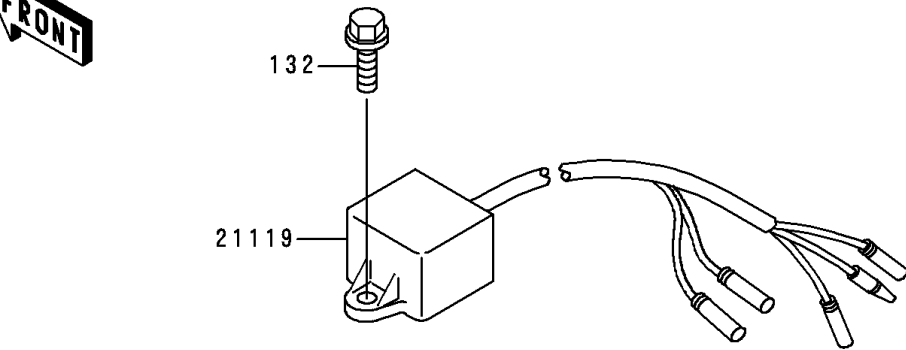

1995 KDX200 PARTS DIAGRAM

Generator

E1810

1995 KDX200 PARTS LIST

Generator

| ITEM NAME | PART NUMBER | QUANTITY |
|---------------------------------|-------------|----------|
| BOLT-FLANGED-SMALL (Ref # 132) | 132Y0612 | 2 |
| BRACKET (Ref # 11046) | 11046-1413 | 1 |
| STATOR (Ref # 21003) | 21003-1279 | 1 |
| ROTOR,MAGNETO (Ref # 21007) | 21007-1276 | 1 |
| REGULATOR-VOLTAGE (Ref # 21066) | 21066-1072 | 1 |
| IGNITER (Ref # 21119) | 21119-1432 | 1 |
| SCREW,5X16 (Ref # 92009) | 92009-1722 | 3 |
| NUT,FLANGED,12MM (Ref # 92015) | 92015-1156 | 1 |
| KEY,WOODRUFF (Ref # 92038) | 92038-001 | 1 |