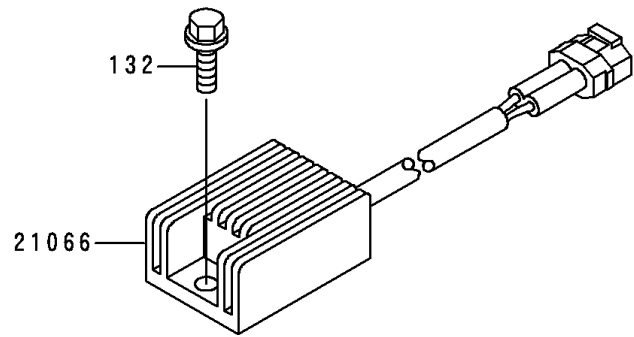

1995 KDX200 PARTS DIAGRAM

Generator

E1810

1995 KDX200 PARTS LIST

Generator

| ITEM NAME | PART NUMBER | QUANTITY |
|---------------------------------|-------------|----------|
| BOLT-FLANGED-SMALL (Ref # 132) | 132Y0612 | 2 |
| BRACKET (Ref # 11046) | 11046-1413 | 1 |
| STATOR (Ref # 21003) | 21003-1279 | 1 |
| ROTOR,MAGNETO (Ref # 21007) | 21007-1276 | 1 |
| REGULATOR-VOLTAGE (Ref # 21066) | 21066-1072 | 1 |
| IGNITER (Ref # 21119) | 21119-1432 | 1 |
| SCREW,5X16 (Ref # 92009) | 92009-1722 | 3 |
| NUT,FLANGED,12MM (Ref # 92015) | 92015-1156 | 1 |
| KEY,WOODRUFF (Ref # 92038) | 92038-001 | 1 |