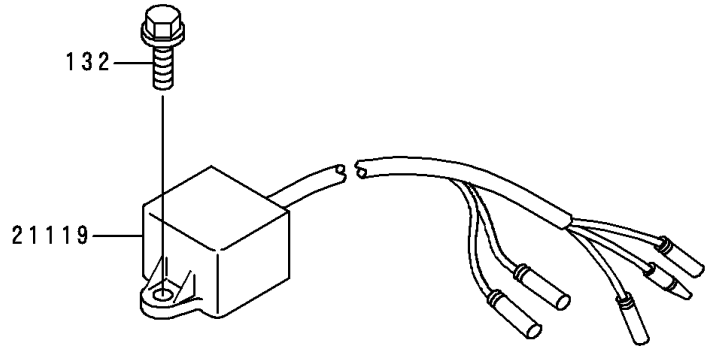

1999 KDX200 PARTS DIAGRAM

Generator

E1810

1999 KDX200 PARTS LIST

Generator

| ITEM NAME | PART NUMBER | QUANTITY |
|---------------------------------|-------------|----------|
| BOLT-FLANGED-SMALL (Ref # 132) | 132Y0612 | 2 |
| BRACKET (Ref # 11046) | 11046-1413 | 1 |
| STATOR (Ref # 21003) | 21003-1279 | 1 |
| ROTOR,MAGNETO (Ref # 21007) | 21007-1276 | 1 |
| REGULATOR-VOLTAGE (Ref # 21066) | 21066-1072 | 1 |
| IGNITER (Ref # 21119) | 21119-1432 | 1 |
| SCREW,5X16 (Ref # 92009) | 92009-1722 | 3 |
| NUT,FLANGED,12MM (Ref # 92015) | 92015-1156 | 1 |
| KEY,WOODRUFF (Ref # 92038) | 92038-001 | 1 |