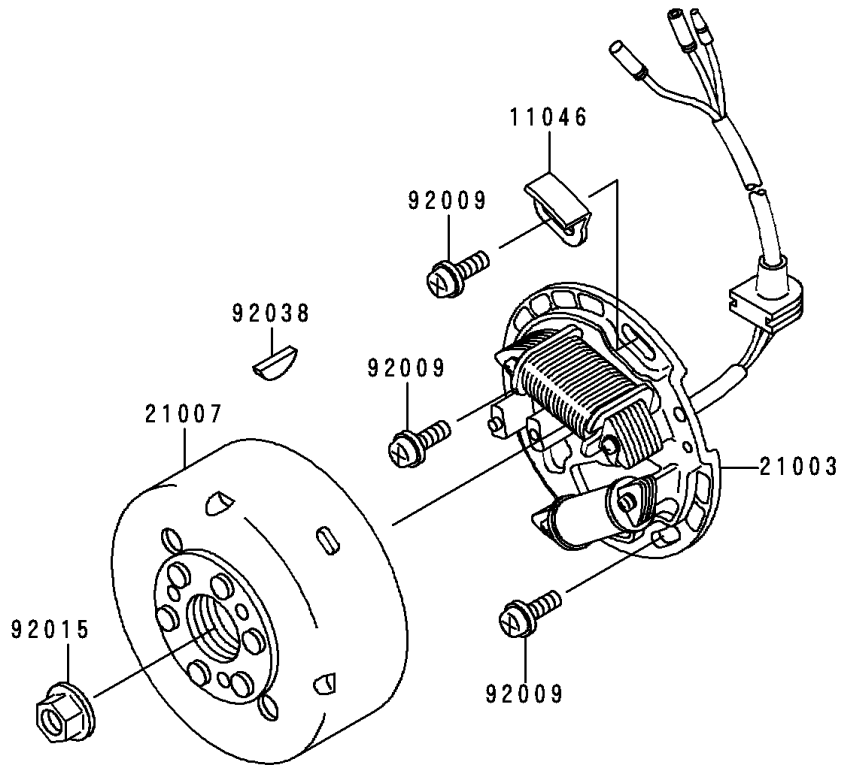

1999 KDX200 PARTS DIAGRAM

Generator

E1810

1999 KDX200 PARTS LIST

Generator

| ITEM NAME | PART NUMBER | QUANTITY |
|---------------------------------|-------------|----------|
| BOLT-FLANGED-SMALL (Ref # 132) | 132Y0612 | 2 |
| BRACKET (Ref # 11046) | 11046-1413 | 1 |
| STATOR (Ref # 21003) | 21003-1279 | 1 |
| ROTOR,MAGNETO (Ref # 21007) | 21007-1276 | 1 |
| REGULATOR-VOLTAGE (Ref # 21066) | 21066-1072 | 1 |
| IGNITER (Ref # 21119) | 21119-1432 | 1 |
| SCREW,5X16 (Ref # 92009) | 92009-1722 | 3 |
| NUT,FLANGED,12MM (Ref # 92015) | 92015-1156 | 1 |
| KEY,WOODRUFF (Ref # 92038) | 92038-001 | 1 |