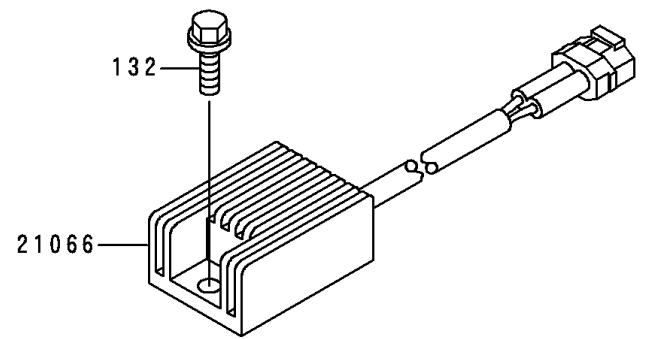

1999 KDX200 PARTS DIAGRAM

Generator

E1810

1999 KDX200 PARTS LIST

Generator

| ITEM NAME | PART NUMBER | QUANTITY |
|---------------------------------|-------------|----------|
| BOLT-FLANGED-SMALL (Ref # 132) | 132Y0612 | 2 |
| BRACKET (Ref # 11046) | 11046-1413 | 1 |
| STATOR (Ref # 21003) | 21003-1279 | 1 |
| ROTOR,MAGNETO (Ref # 21007) | 21007-1276 | 1 |
| REGULATOR-VOLTAGE (Ref # 21066) | 21066-1072 | 1 |
| IGNITER (Ref # 21119) | 21119-1432 | 1 |
| SCREW,5X16 (Ref # 92009) | 92009-1722 | 3 |
| NUT,FLANGED,12MM (Ref # 92015) | 92015-1156 | 1 |
| KEY,WOODRUFF (Ref # 92038) | 92038-001 | 1 |