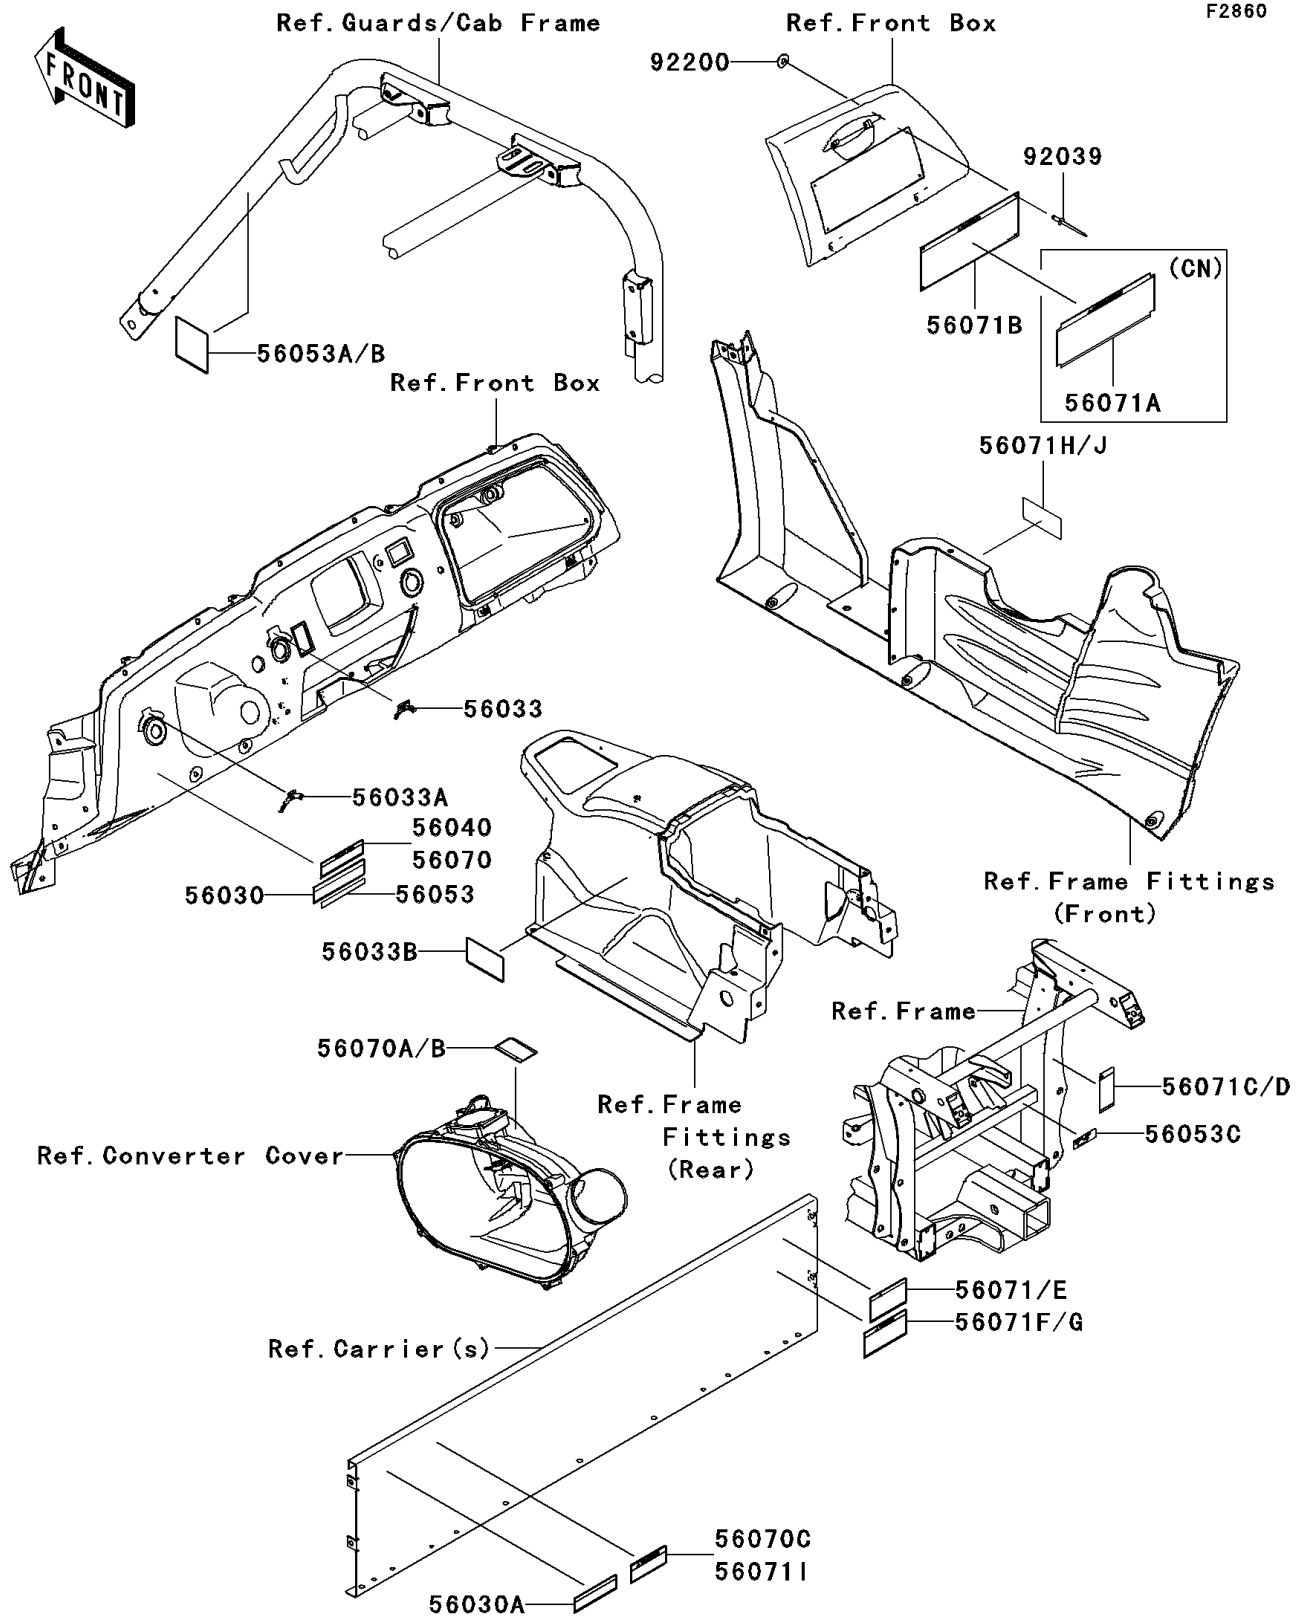

2008 Teryx® 750 4x4 LE PARTS DIAGRAM

Labels

2008 Teryx® 750 4x4 LE PARTS LIST

Labels

| ITEM NAME | PART NUMBER | QUANTITY |
|--|-------------|----------|
| LABEL,PARKING LEVER (Ref # 56030) | 56030-0213 | 1 |
| LABEL,CAUTION (Ref # 56030A) | 56030-0240 | 1 |
| LABEL-MANUAL,MAIN SWITCH (Ref # 56033) | 56033-0190 | 1 |
| LABEL-MANUAL,HEAD LAMP SWITCH (Ref # 56033A) | 56033-0228 | 1 |
| LABEL-MANUAL,DRIVE BELT (Ref # 56033B) | 56033-0236 | 1 |
| LABEL-WARNING,SHIFT CAUTION (Ref # 56040) | 56040-1342 | 1 |
| LABEL-SPECIFICATION (Ref # 56053) | 56053-0278 | 1 |
| LABEL-SPECIFICATION,TIRE INFO (Ref # 56053A) | 56053-0337 | 1 |
| LABEL,TRAILER HITCH (Ref # 56053C) | 56053-0348 | 1 |
| LABEL-WARNING,CVT COVER (Ref # 56070A) | 56070-1269 | 1 |
| LABEL-WARNING,BED RAISED (Ref # 56070C) | 56070-7515 | 1 |
| LABEL-WARNING (Ref # 56071) | 56071-0048 | 1 |
| LABEL-WARNING,SERIOUS INJURY (Ref # 56071B) | 56071-0068 | 1 |
| LABEL-WARNING,TRAILER HITCH (Ref # 56071C) | 56071-0099 | 1 |
| LABEL-WARNING,CARGO BED (Ref # 56071F) | 56071-0113 | 1 |
| LABEL-WARNING,GASOLINE (Ref # 56071H) | 56071-7501 | 1 |
| RIVET,3.2X8 (Ref # 92039) | 92039-3763 | 4 |
| WASHER,3.5X8X1 (Ref # 92200) | 92200-1251 | 4 |
| LABEL-SPECIFICATION,TIRE INFO (Ref # 56053B) | 56053-0340 | 1 |
| LABEL-WARNING,SHIFT CAUTION (Ref # 56070) | 56070-1219 | 1 |
| LABEL-WARNING,CVT COVER(FRENCH) (Ref # 56070B) | 56070-1271 | 1 |
| LABEL-WARNING,GENERAL (Ref # 56071A) | 56071-0053 | 1 |
| LABEL-WARNING,TRAILER HITCH (Ref # 56071D) | 56071-0100 | 1 |
| LABEL-WARNING,CARGO NET(FRENCH) (Ref # 56071E) | 56071-0112 | 1 |
| LABEL-WARNING,CARGO BED (Ref # 56071G) | 56071-0114 | 1 |
| LABEL,BED RAISED(FRENCH) (Ref # 56071I) | 56071-7504 | 1 |
| LABEL,GASOLINE(FRENCH) (Ref # 56071J) | 56071-7505 | 1 |