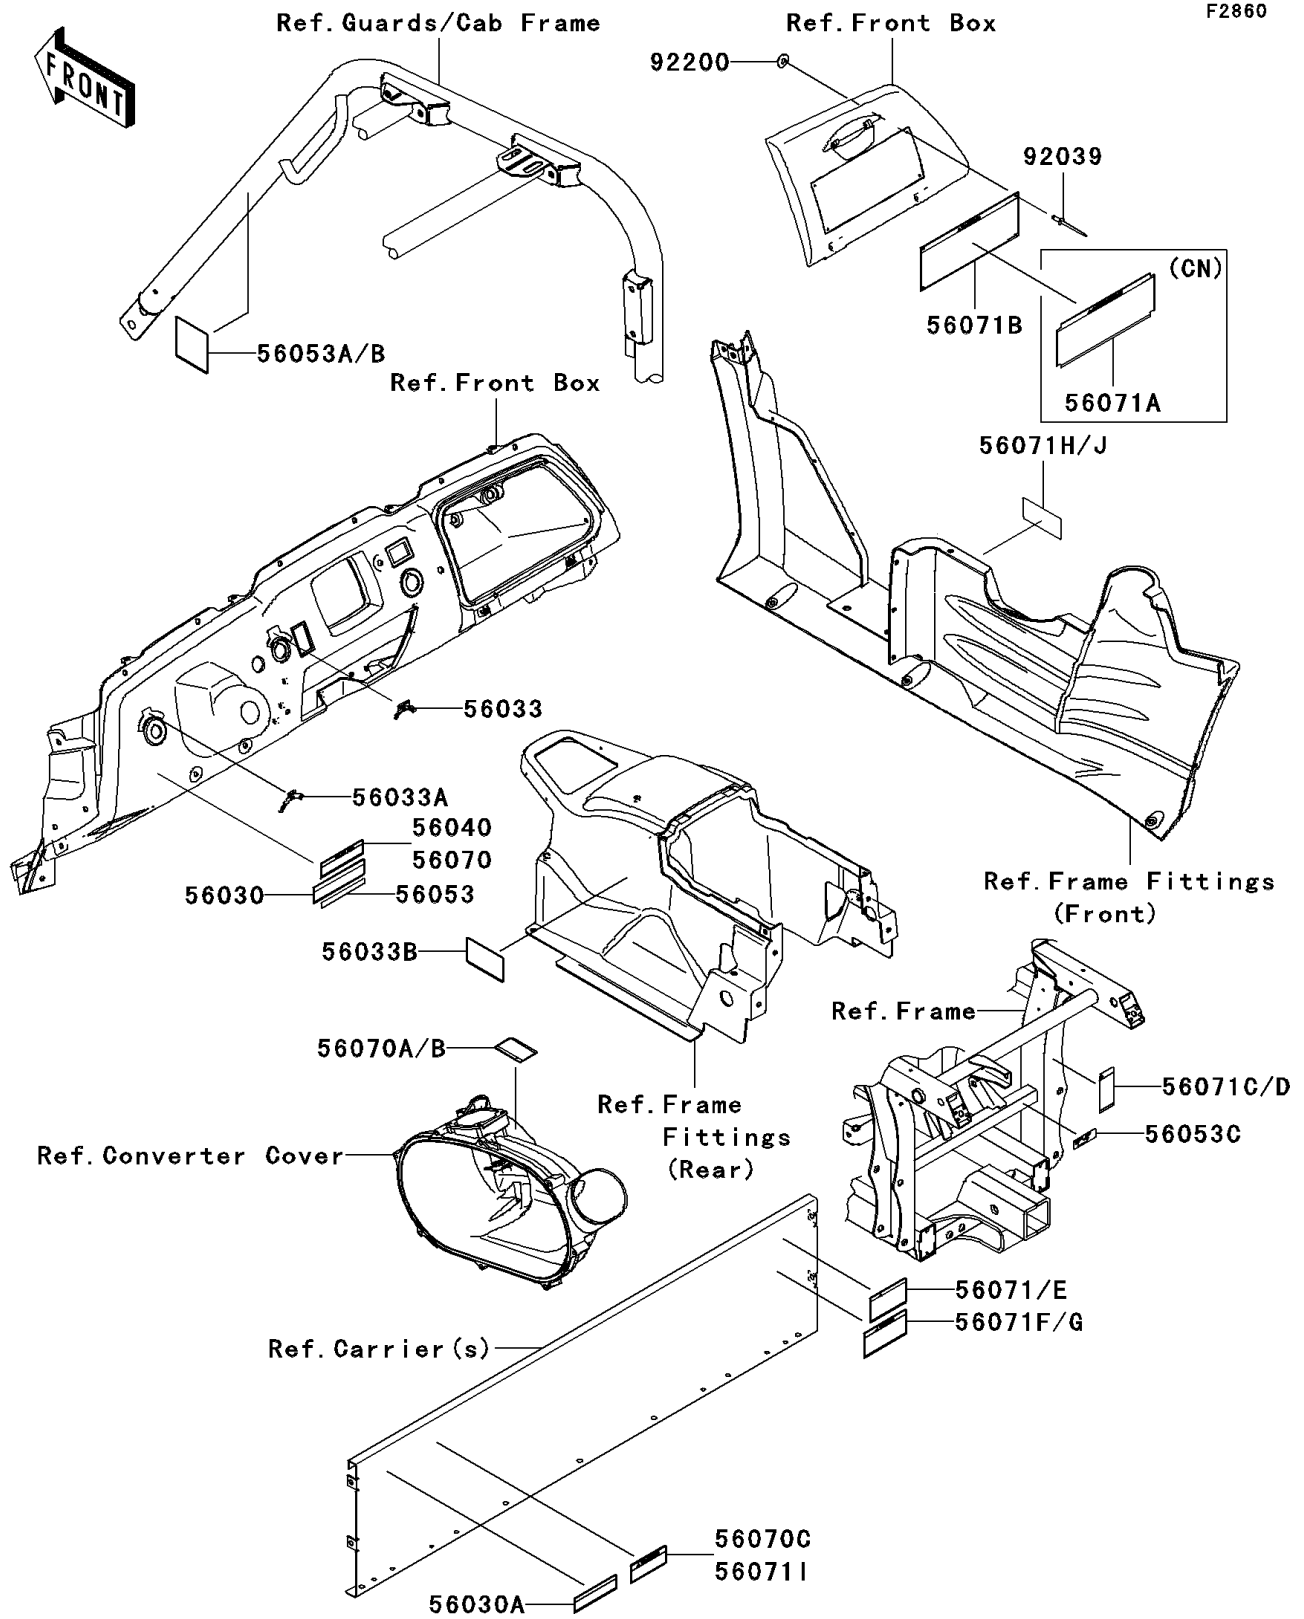

2008 Teryx® 750 4x4 LE PARTS DIAGRAM

Labels

2008 Teryx® 750 4x4 LE PARTS LIST

Labels

ITEM NAME	PART NUMBER	QUANTITY
LABEL,PARKING LEVER (Ref # 56030)	56030-0213	1
LABEL,CAUTION (Ref # 56030A)	56030-0240	1
LABEL-MANUAL,MAIN SWITCH (Ref # 56033)	56033-0190	1
LABEL-MANUAL,HEAD LAMP SWITCH (Ref # 56033A)	56033-0228	1
LABEL-MANUAL,DRIVE BELT (Ref # 56033B)	56033-0236	1
LABEL-WARNING,SHIFT CAUTION (Ref # 56040)	56040-1342	1
LABEL-SPECIFICATION (Ref # 56053)	56053-0278	1
LABEL-SPECIFICATION,TIRE INFO (Ref # 56053A)	56053-0337	1
LABEL,TRAILER HITCH (Ref # 56053C)	56053-0348	1
LABEL-WARNING,CVT COVER (Ref # 56070A)	56070-1269	1
LABEL-WARNING,BED RAISED (Ref # 56070C)	56070-7515	1
LABEL-WARNING (Ref # 56071)	56071-0048	1
LABEL-WARNING,SERIOUS INJURY (Ref # 56071B)	56071-0068	1
LABEL-WARNING,TRAILER HITCH (Ref # 56071C)	56071-0099	1
LABEL-WARNING,CARGO BED (Ref # 56071F)	56071-0113	1
LABEL-WARNING,GASOLINE (Ref # 56071H)	56071-7501	1
RIVET,3.2X8 (Ref # 92039)	92039-3763	4
WASHER,3.5X8X1 (Ref # 92200)	92200-1251	4
LABEL-SPECIFICATION,TIRE INFO (Ref # 56053B)	56053-0340	1
LABEL-WARNING,SHIFT CAUTION (Ref # 56070)	56070-1219	1
LABEL-WARNING,CVT COVER(FRENCH) (Ref # 56070B)	56070-1271	1
LABEL-WARNING,GENERAL (Ref # 56071A)	56071-0053	1
LABEL-WARNING,TRAILER HITCH (Ref # 56071D)	56071-0100	1
LABEL-WARNING,CARGO NET(FRENCH) (Ref # 56071E)	56071-0112	1
LABEL-WARNING,CARGO BED (Ref # 56071G)	56071-0114	1
LABEL,BED RAISED(FRENCH) (Ref # 56071I)	56071-7504	1
LABEL,GASOLINE(FRENCH) (Ref # 56071J)	56071-7505	1