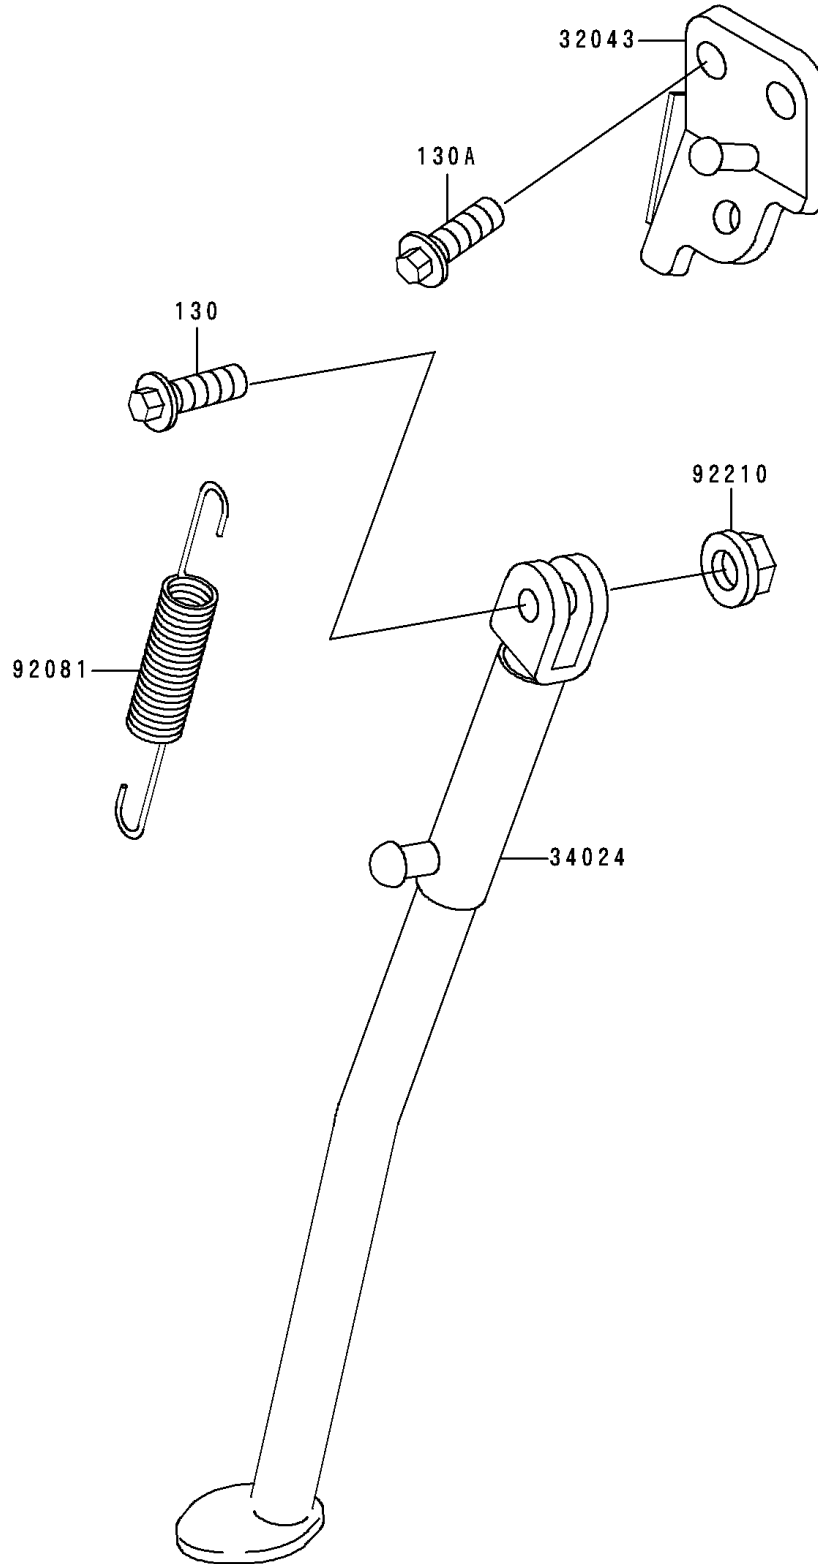

1995 KDX200 PARTS DIAGRAM

Stand(s)

F2190

1995 KDX200 PARTS LIST

Stand(s)

ITEM NAME	PART NUMBER	QUANTITY
BOLT-FLANGED,10X35 (Ref # 130)	130G1035	1
BOLT-FLANGED (Ref # 130A)	130G1225	2
BRACKET-STAND,SIDE (Ref # 32043)	32043-1363	1
STAND-SIDE (Ref # 34024)	34024-1279	1
SPRING (Ref # 92081)	92081-1419	1
NUT,LOCK,FLANGED,10MM (Ref # 92210)	92210-1080	1