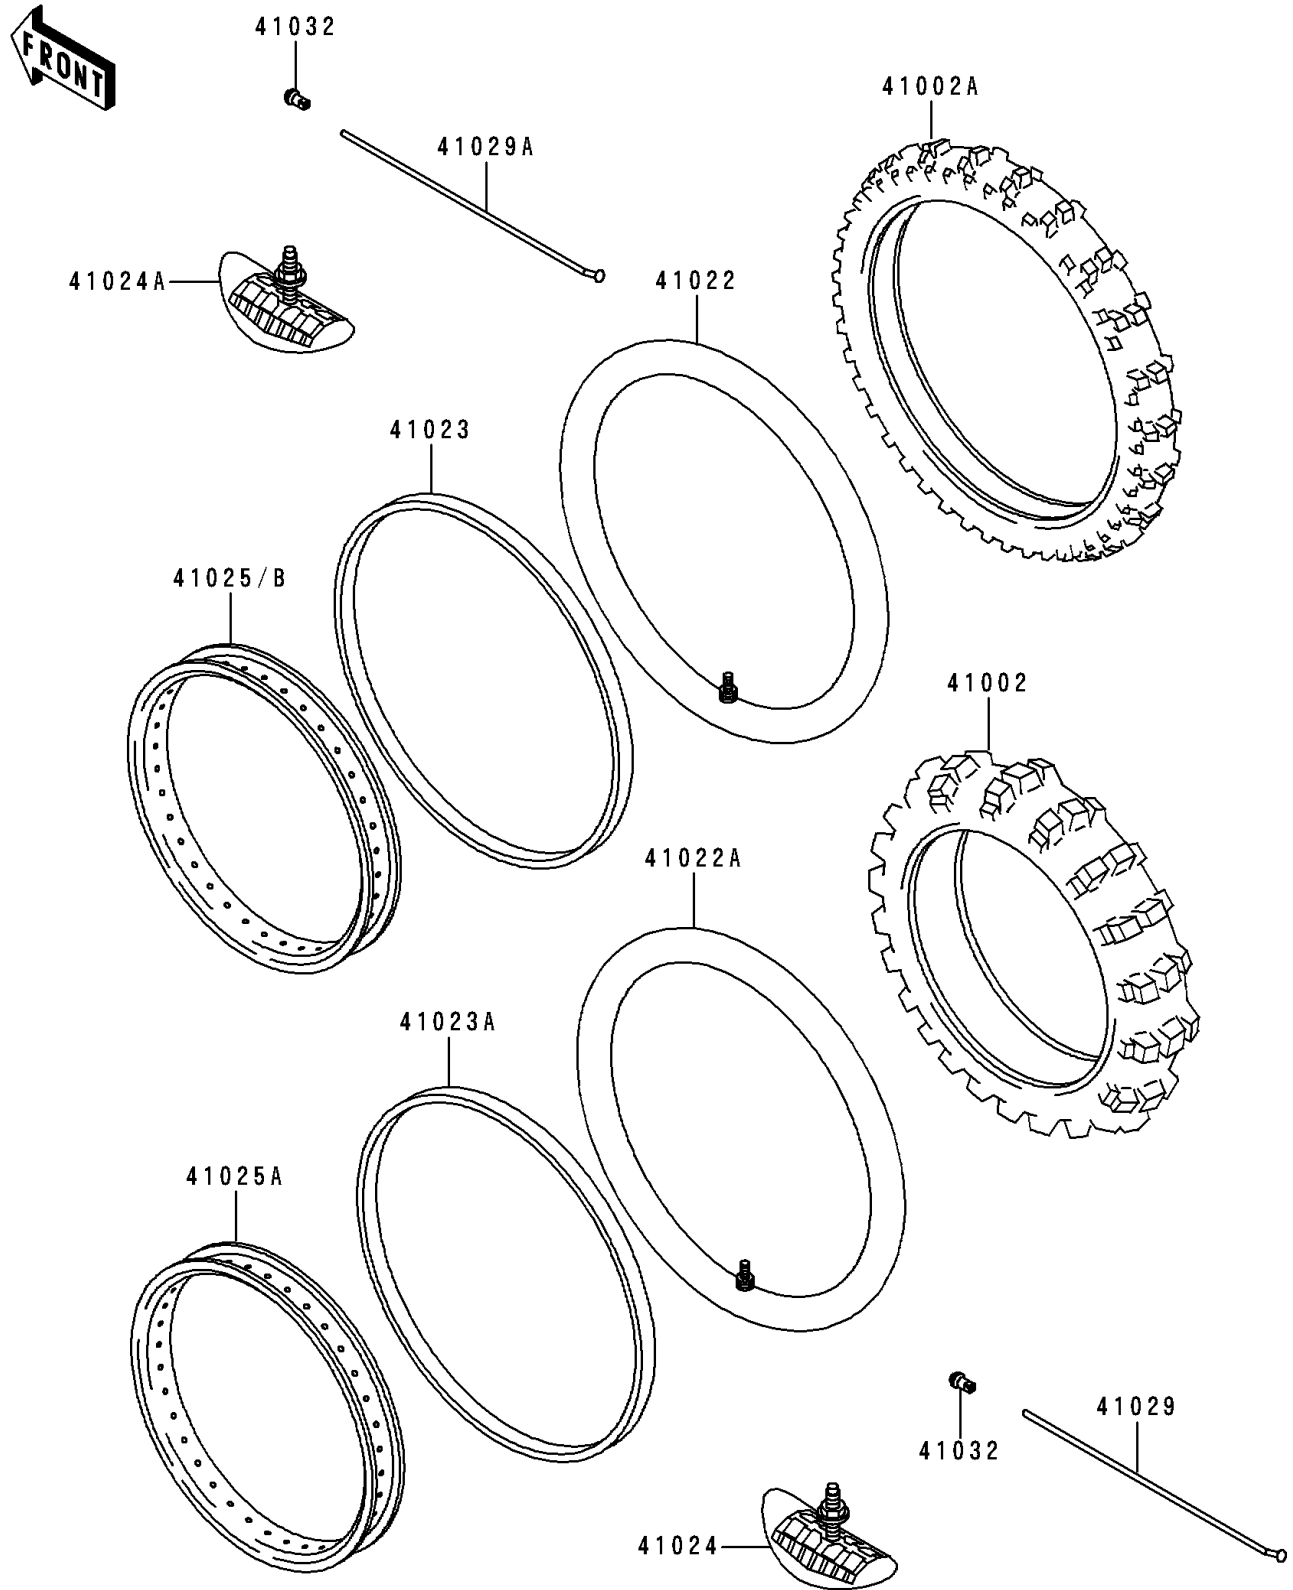

1995 KDX200 PARTS DIAGRAM

Wheels/Tires

F2210

1995 KDX200 PARTS LIST

Wheels/Tires

ITEM NAME	PART NUMBER	QUANTITY
TIRE,RR,100/100-18 59M,K695(D) (Ref # 41002)	41002-1753	1
TIRE,FR,80/100-21 51M,K490J(D) (Ref # 41002A)	41002-1803	1
TUBE-TIRE,80/100-21(D) (Ref # 41022)	41022-1118	1
TUBE-TIRE,100/100-18(D) (Ref # 41022A)	41022-1119	1
BAND-RIM,80/100-21(D) (Ref # 41023)	41023-1069	1
BAND-RIM,100/100-18(D) (Ref # 41023A)	41023-1070	1
STOPPER-RIM,2.15-M(DUNLOP) (Ref # 41024)	41024-009	1
STOPPER-RIM,1.60-M(DUNLOP) (Ref # 41024A)	41024-010	1
RIM,FR,1.60X21 (Ref # 41025)	41025-1286	1
RIM,RR,2.15X18 (Ref # 41025A)	41025-1287	1
SPOKE-INNER,RR,189MMX160D (Ref # 41029)	41029-1199	36
SPOKE-INNER,FR,228MMX165D (Ref # 41029A)	41029-1206	36
NIPPLE-SPOKE (Ref # 41032)	41032-1061	72