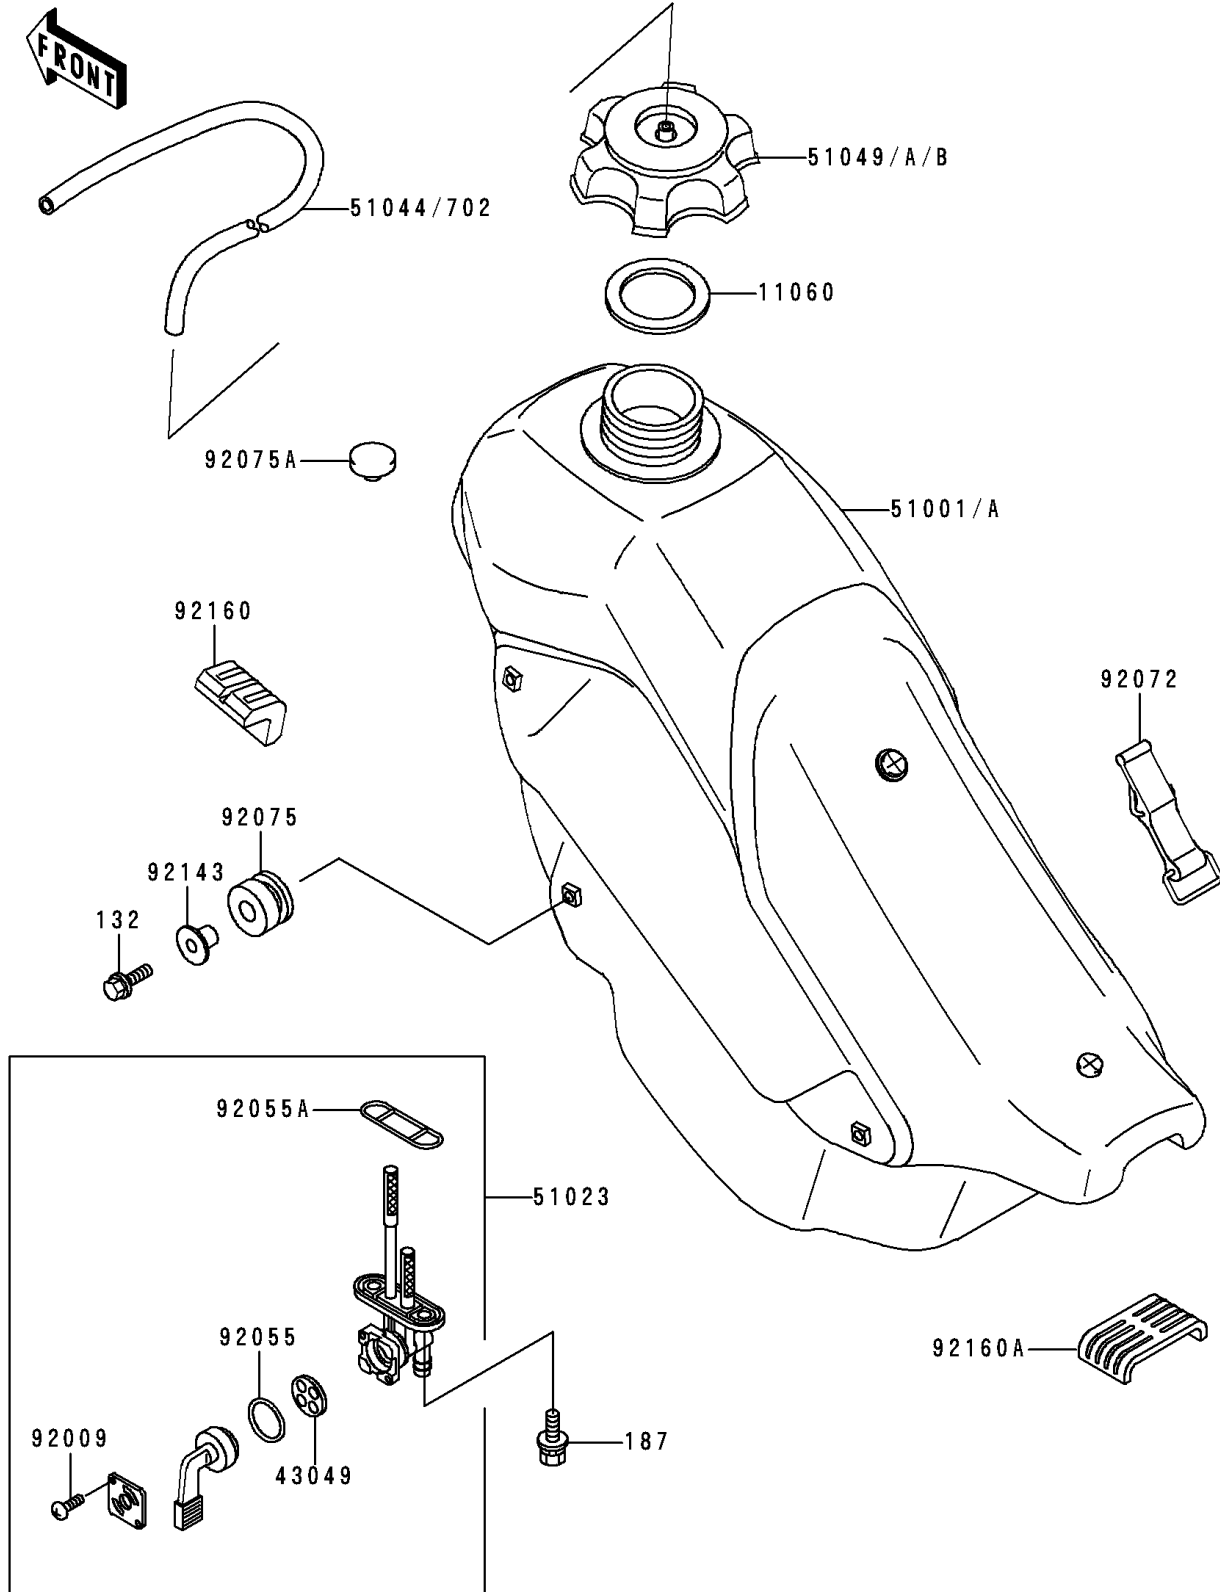

1995 KDX200 PARTS DIAGRAM

Fuel Tank

F2410

1995 KDX200 PARTS LIST

Fuel Tank

ITEM NAME	PART NUMBER	QUANTITY
BOLT-FLANGED-SMALL (Ref # 132)	132G0620	2
BOLT-UPSET-WSP (Ref # 187)	187B0616	2
TUBE-RUBBER,5X350 (Ref # 702)	702A05350	1
GASKET,FUEL TANK CAP (Ref # 11060)	11060-1340	1
PACKING,FUEL TAP LEVER (Ref # 43049)	43049-1017	1
TANK-COMP-FUEL,L.GREEN (Ref # 51001A)	51001-1456-6W	1
TAP-ASSY,FUEL (Ref # 51023)	51023-1214	1
CAP-TANK,FUEL (Ref # 51049)	51049-1089	1
SCREW,3X5 (Ref # 92009)	92009-1123	2
RING-O,FUEL TAP LEVER (Ref # 92055)	92055-1111	1
RING-O,FUEL TAP PACKING (Ref # 92055A)	92055-1348	1
BAND,FUEL TANK (Ref # 92072)	92072-1229	1
DAMPER,RUBBER (Ref # 92075)	92075-1123	2
DAMPER (Ref # 92075A)	92075-281	1
COLLAR (Ref # 92143)	92143-1353	2
DAMPER,FUEL TANK (Ref # 92160)	92160-1328	4
DAMPER,FUEL TANK,RR (Ref # 92160A)	92160-1397	1