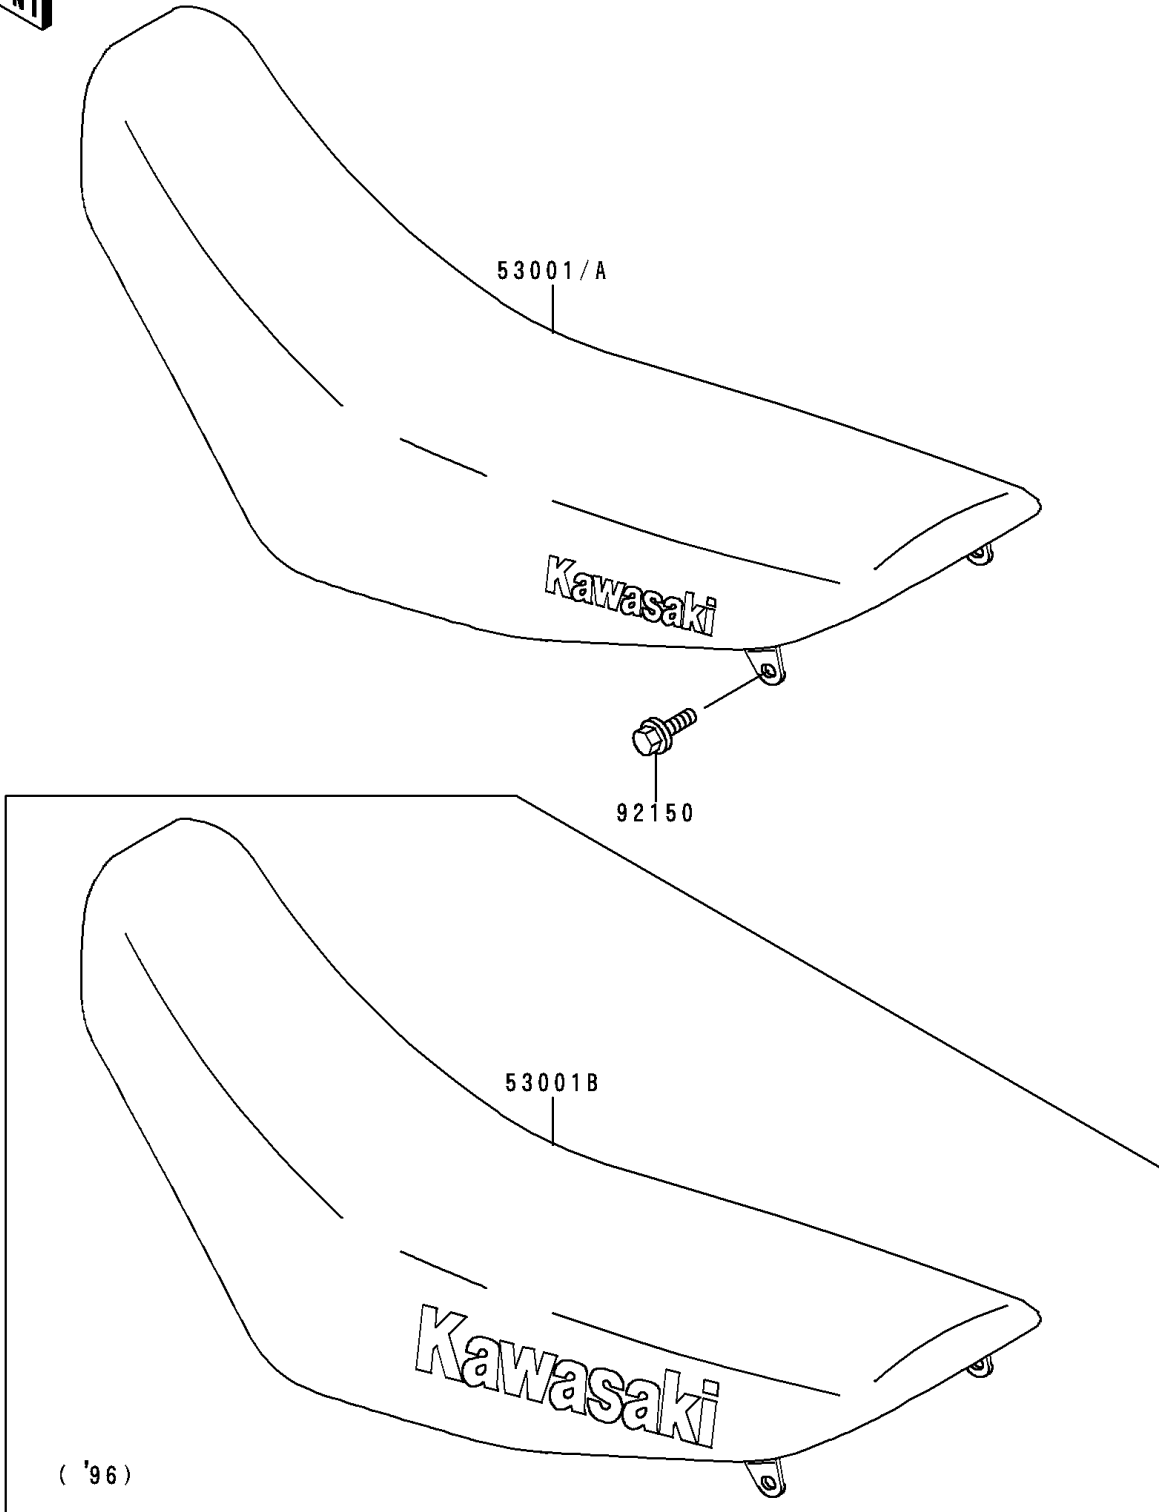

1995 KDX200 PARTS DIAGRAM

Seat

F2510

1995 KDX200 PARTS LIST

Seat

ITEM NAME	PART NUMBER	QUANTITY
SEAT-ASSY,DUAL,J.S.VIOLET (Ref # 53001)	53001-1745-LW	1
BOLT,6X14 (Ref # 92150)	92150-1340	1