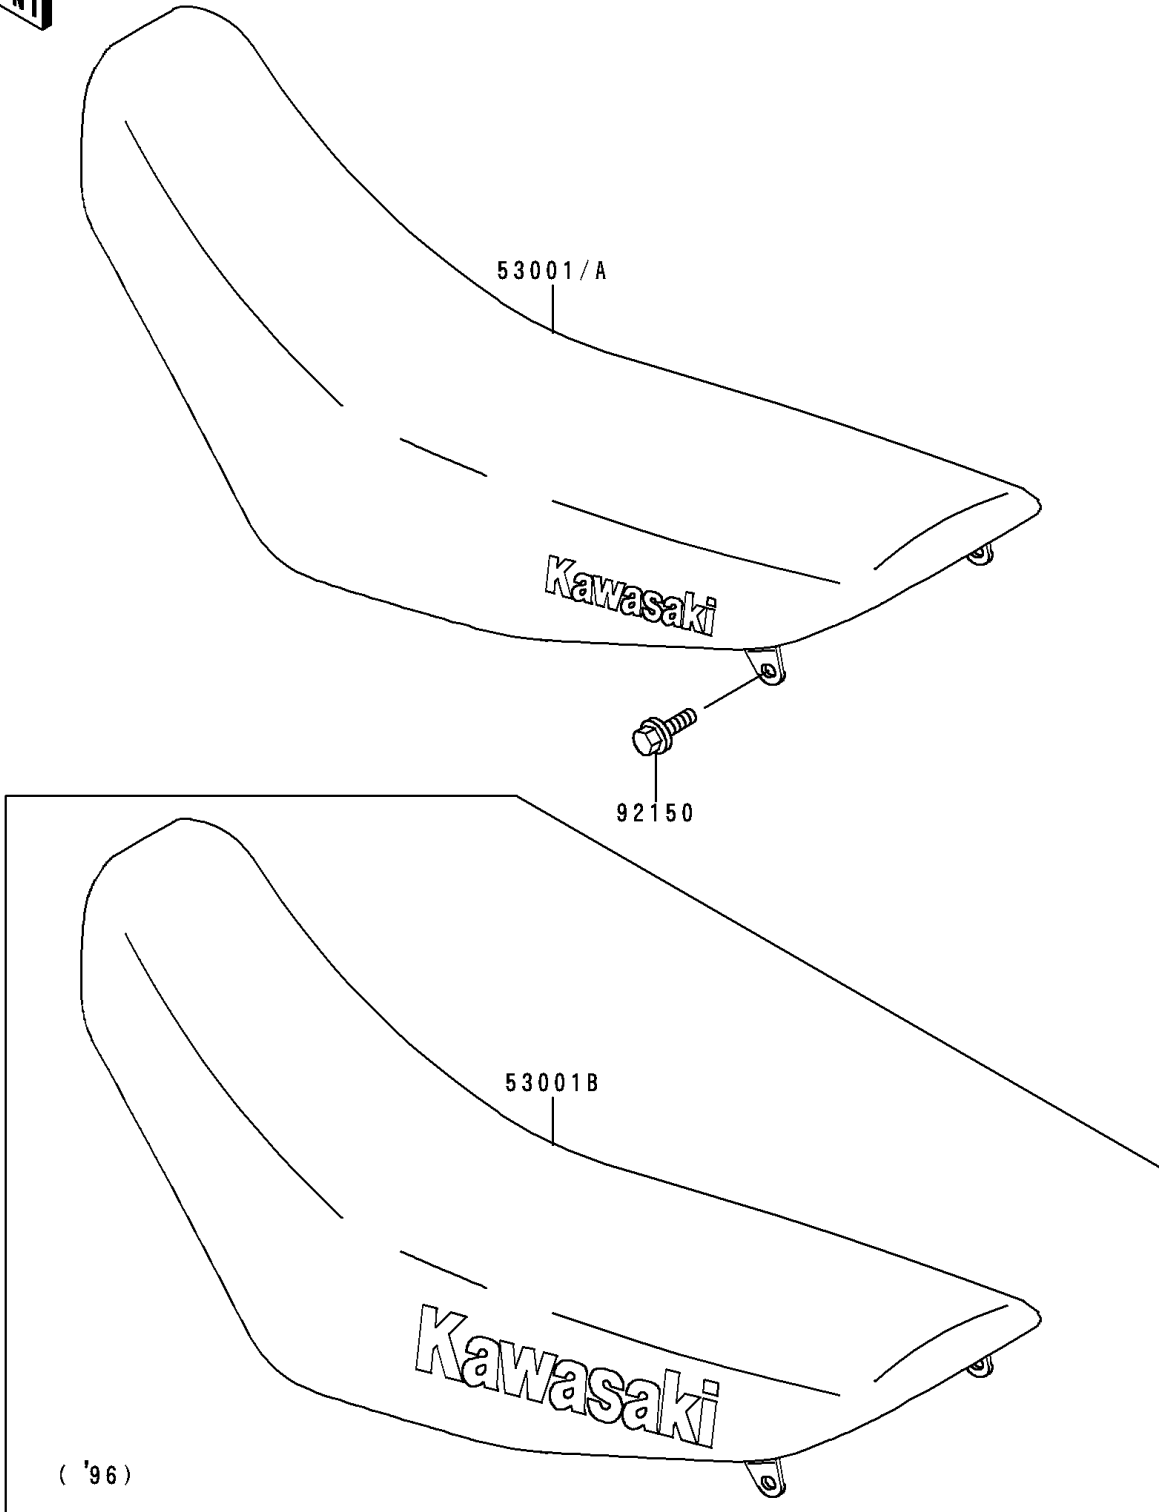

1997 KDX200 PARTS DIAGRAM

Seat

F2510

1997 KDX200 PARTS LIST

Seat

ITEM NAME	PART NUMBER	QUANTITY
SEAT-ASSY,DUAL,J.S.VIOLET (Ref # 53001)	53001-1745-LW	1
BOLT,6X14 (Ref # 92150)	92150-1340	1