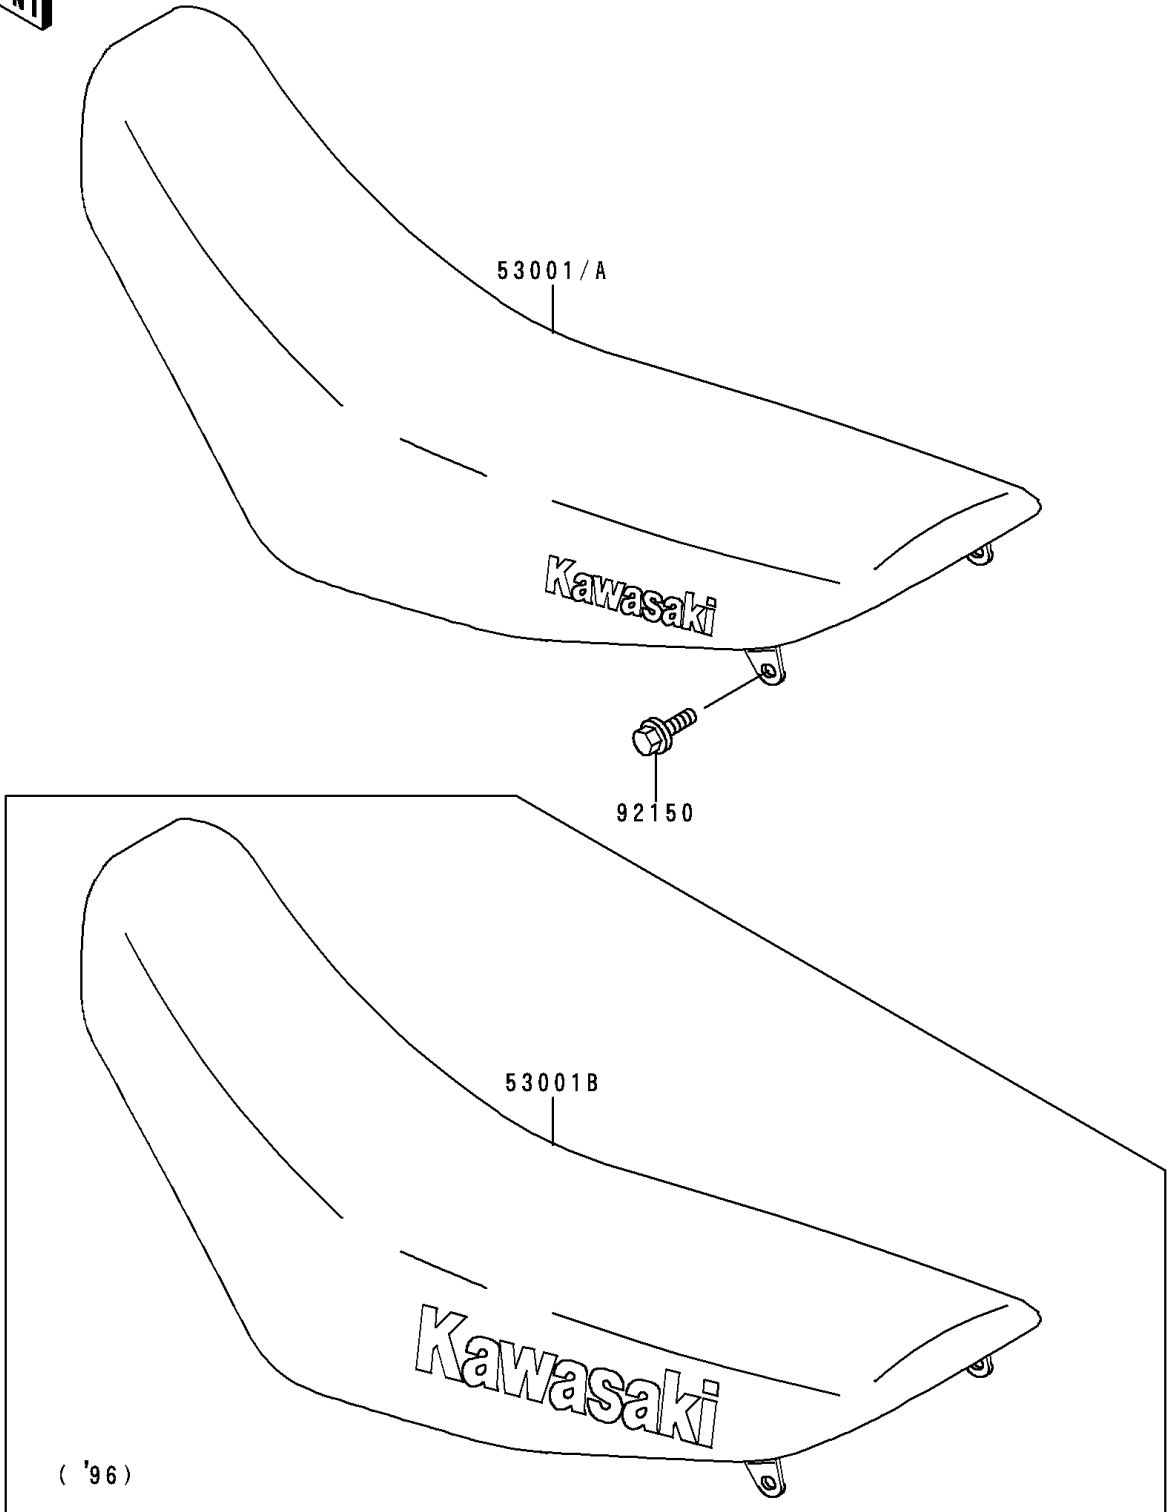

1998 KDX200 PARTS DIAGRAM

Seat

F2510

1998 KDX200 PARTS LIST

Seat

ITEM NAME	PART NUMBER	QUANTITY
SEAT-ASSY,DUAL,J.S.VIOLET (Ref # 53001)	53001-1745-LW	1
BOLT,6X14 (Ref # 92150)	92150-1340	1