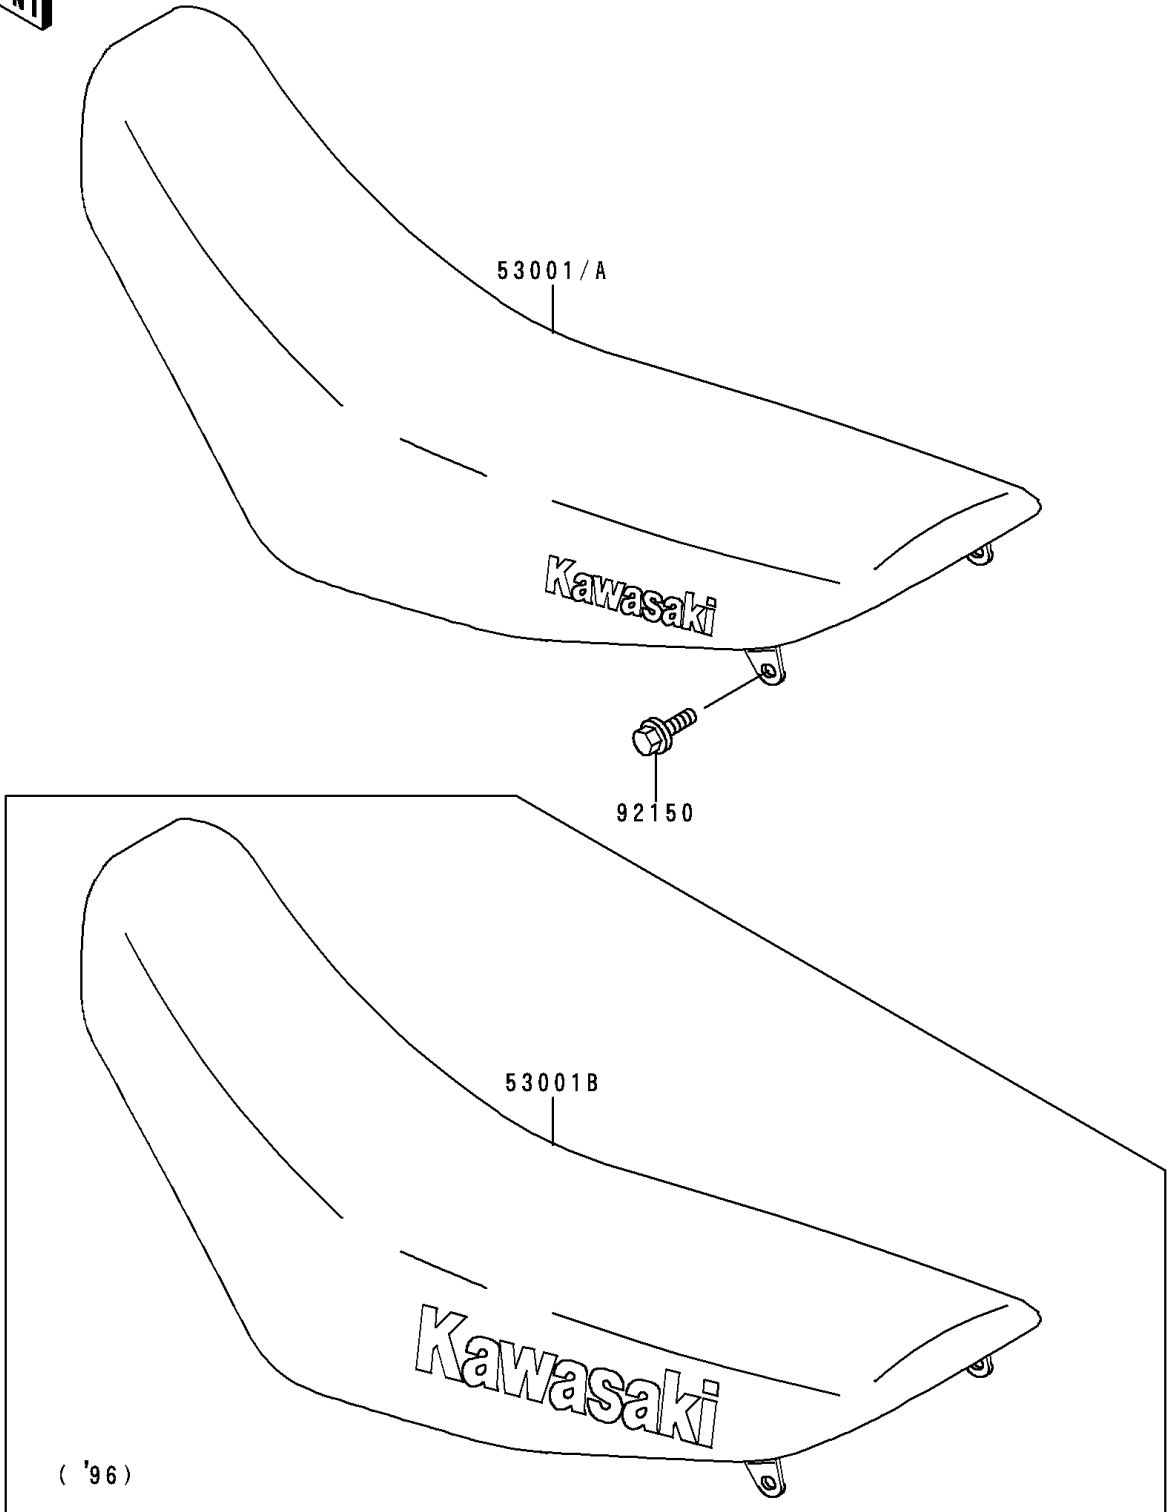

1999 KDX200 PARTS DIAGRAM

Seat

F2510

1999 KDX200 PARTS LIST

Seat

ITEM NAME	PART NUMBER	QUANTITY
SEAT-ASSY,DUAL,BLACK (Ref # 53001A)	53001-1745-MW	1
BOLT,6X14 (Ref # 92150)	92150-1340	1