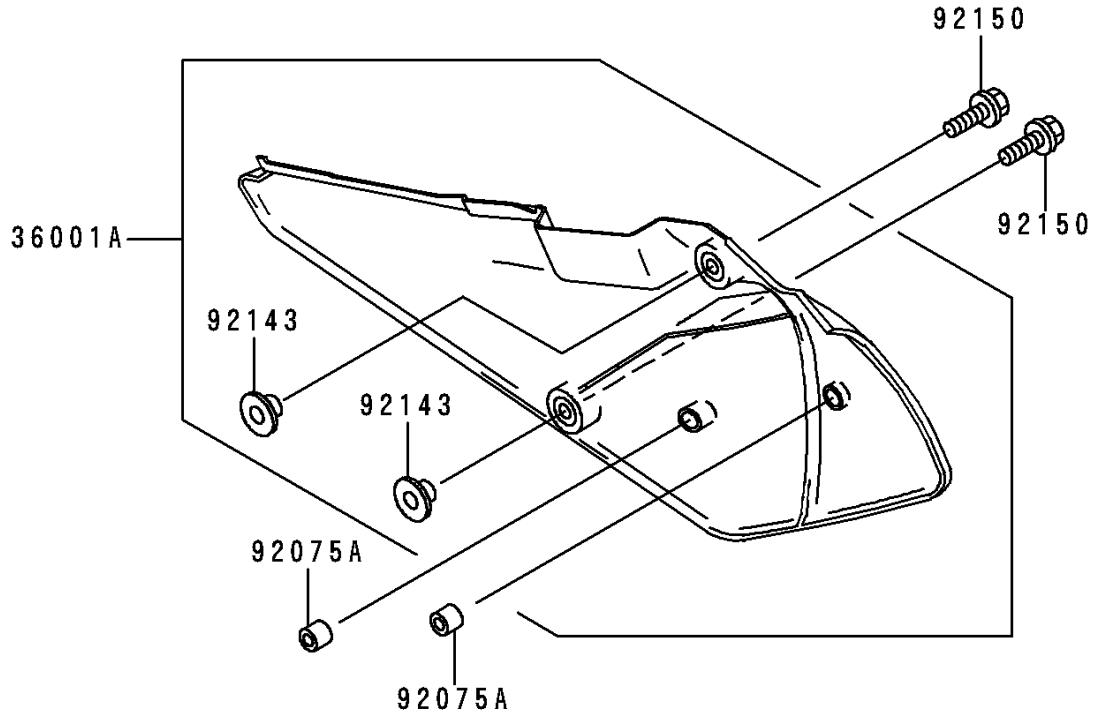

# 1995 KDX200 PARTS DIAGRAM

Side Covers/Chain Cover

F2610

# 1995 KDX200 PARTS LIST

## Side Covers/Chain Cover

ITEM NAME	PART NUMBER	QUANTITY
SCREW-ASSY (Ref # 23013)	23013-1051	1
COVER-SIDE,LH,P.WHITE (Ref # 36001)	36001-1526-6F	1
COVER-SIDE,RH,P.WHITE (Ref # 36001A)	36001-1527-6F	1
GROMMET (Ref # 92071)	92071-056	1
DAMPER (Ref # 92075)	92075-1967	1
DAMPER,AIR FILTER (Ref # 92075A)	92075-217	2
COLLAR (Ref # 92143)	92143-1196	3
BOLT,6X20 (Ref # 92150)	92150-1339	2