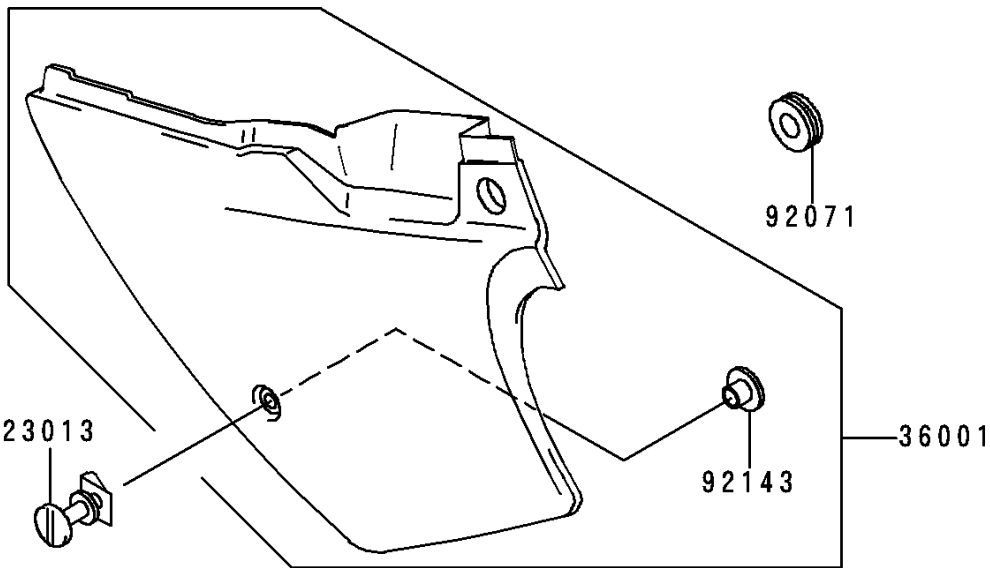

# 1995 KDX200 PARTS DIAGRAM

Side Covers/Chain Cover

F2610

## Side Covers/Chain Cover

ITEM NAME	PART NUMBER	QUANTITY
SCREW-ASSY (Ref # 23013)	23013-1051	1
COVER-SIDE,LH,P.WHITE (Ref # 36001)	36001-1526-6F	1
COVER-SIDE,RH,P.WHITE (Ref # 36001A)	36001-1527-6F	1
GROMMET (Ref # 92071)	92071-056	1
DAMPER (Ref # 92075)	92075-1967	1
DAMPER,AIR FILTER (Ref # 92075A)	92075-217	2
COLLAR (Ref # 92143)	92143-1196	3
BOLT,6X20 (Ref # 92150)	92150-1339	2