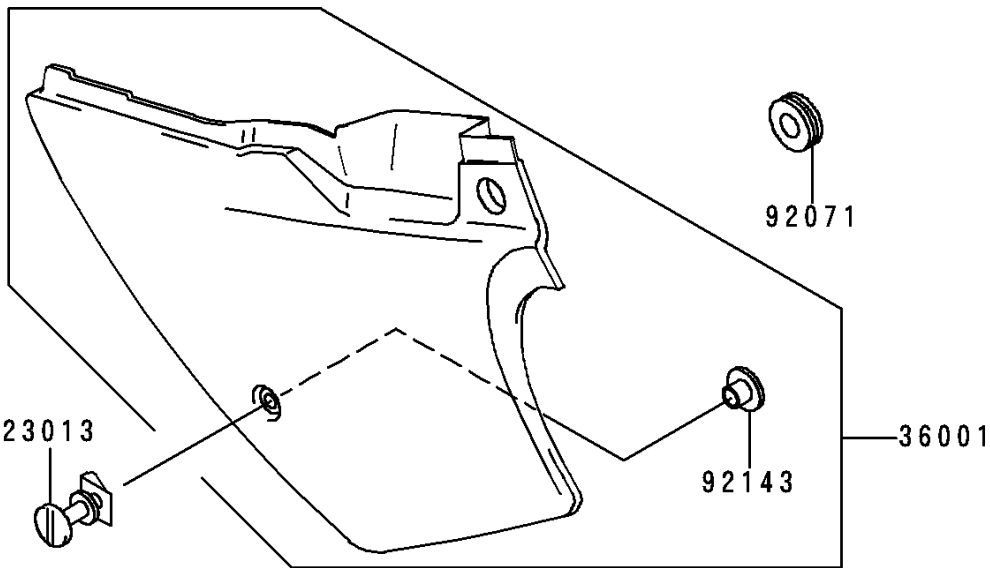

# 1996 KDX200 PARTS DIAGRAM

Side Covers/Chain Cover

F2610

### Side Covers/Chain Cover

ITEM NAME	PART NUMBER	QUANTITY
SCREW-ASSY (Ref # 23013)	23013-1051	1
COVER-SIDE,LH,P.WHITE (Ref # 36001)	36001-1526-6F	1
COVER-SIDE,RH,P.WHITE (Ref # 36001A)	36001-1527-6F	1
GROMMET (Ref # 92071)	92071-056	1
DAMPER (Ref # 92075)	92075-1967	1
DAMPER,AIR FILTER (Ref # 92075A)	92075-217	2
COLLAR (Ref # 92143)	92143-1196	3
BOLT,6X20 (Ref # 92150)	92150-1339	2