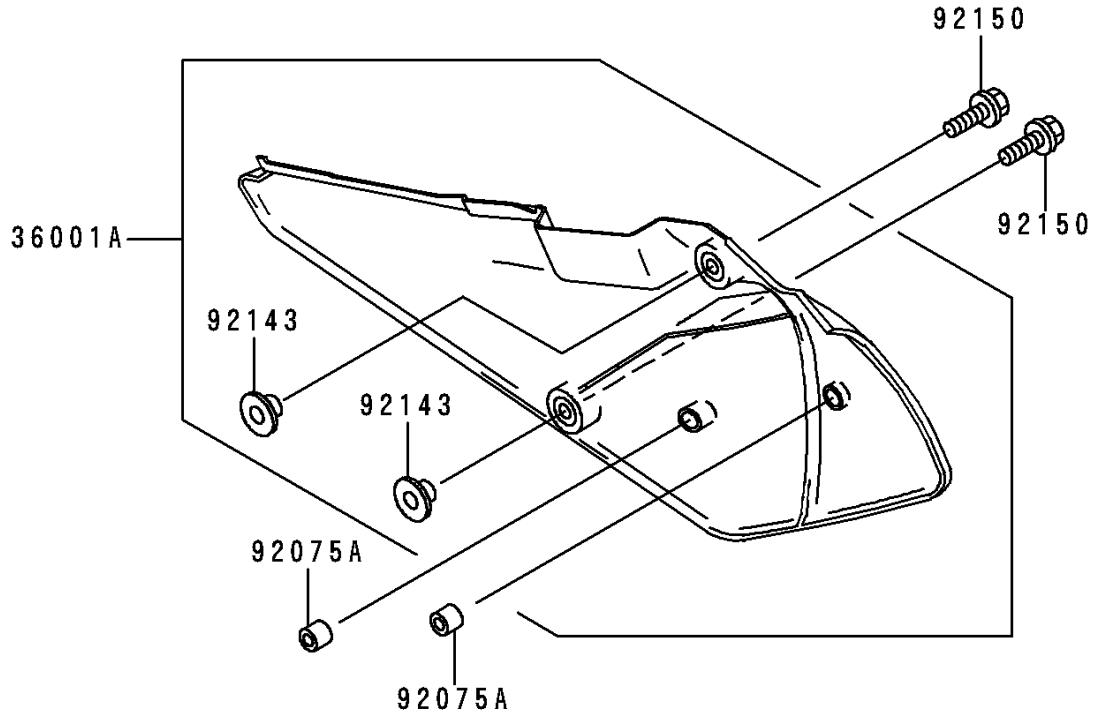

# 1996 KDX200 PARTS DIAGRAM

Side Covers/Chain Cover

F2610

## 1996 KDX200 PARTS LIST

### Side Covers/Chain Cover

ITEM NAME	PART NUMBER	QUANTITY
SCREW-ASSY (Ref # 23013)	23013-1051	1
COVER-SIDE,LH,P.WHITE (Ref # 36001)	36001-1526-6F	1
COVER-SIDE,RH,P.WHITE (Ref # 36001A)	36001-1527-6F	1
GROMMET (Ref # 92071)	92071-056	1
DAMPER (Ref # 92075)	92075-1967	1
DAMPER,AIR FILTER (Ref # 92075A)	92075-217	2
COLLAR (Ref # 92143)	92143-1196	3
BOLT,6X20 (Ref # 92150)	92150-1339	2