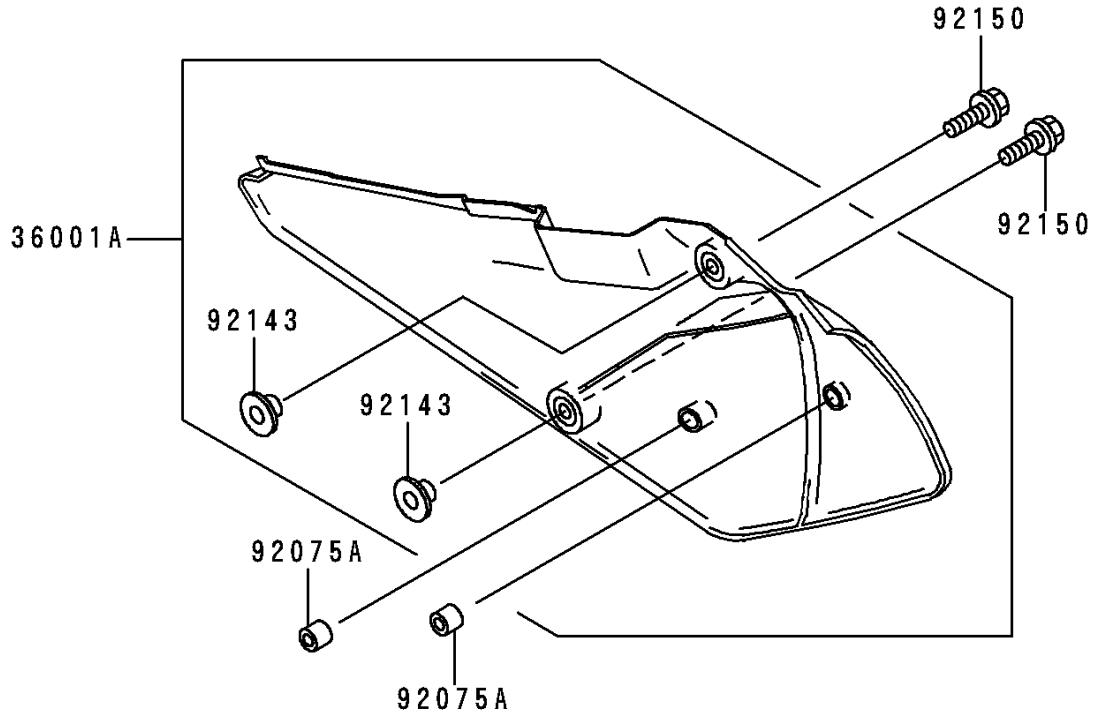

1997 KDX200 PARTS DIAGRAM

Side Covers/Chain Cover

F2610

1997 KDX200 PARTS LIST

Side Covers/Chain Cover

| ITEM NAME | PART NUMBER | QUANTITY |
|--------------------------------------|---------------|----------|
| SCREW-ASSY (Ref # 23013) | 23013-1051 | 1 |
| COVER-SIDE,LH,P.WHITE (Ref # 36001) | 36001-1526-6F | 1 |
| COVER-SIDE,RH,P.WHITE (Ref # 36001A) | 36001-1527-6F | 1 |
| GROMMET (Ref # 92071) | 92071-056 | 1 |
| DAMPER (Ref # 92075) | 92075-1967 | 1 |
| DAMPER,AIR FILTER (Ref # 92075A) | 92075-217 | 2 |
| COLLAR (Ref # 92143) | 92143-1196 | 3 |
| BOLT,6X20 (Ref # 92150) | 92150-1339 | 2 |