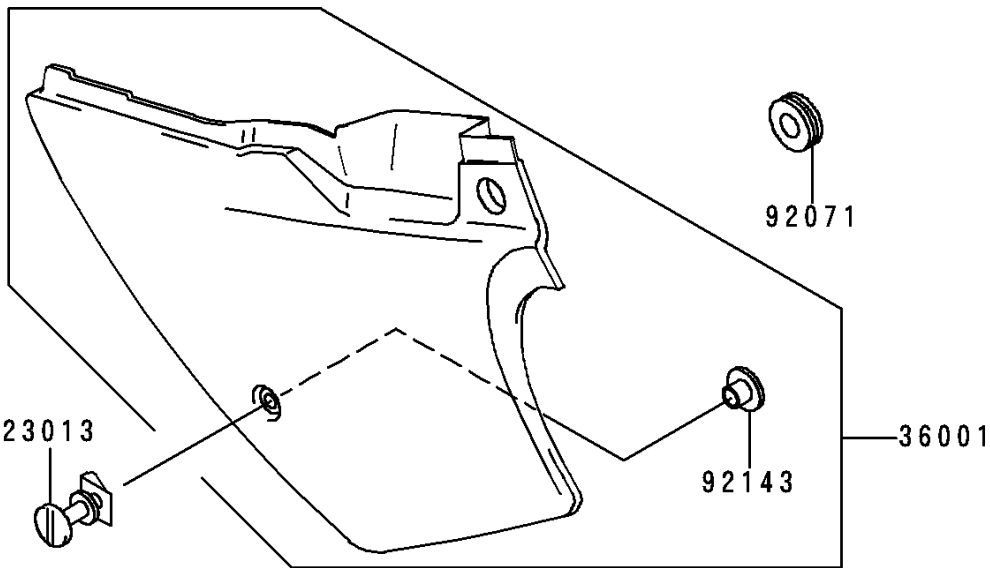

1997 KDX200 PARTS DIAGRAM

Side Covers/Chain Cover

F2610

1997 KDX200 PARTS LIST

Side Covers/Chain Cover

| ITEM NAME | PART NUMBER | QUANTITY |
|--------------------------------------|---------------|----------|
| SCREW-ASSY (Ref # 23013) | 23013-1051 | 1 |
| COVER-SIDE,LH,P.WHITE (Ref # 36001) | 36001-1526-6F | 1 |
| COVER-SIDE,RH,P.WHITE (Ref # 36001A) | 36001-1527-6F | 1 |
| GROMMET (Ref # 92071) | 92071-056 | 1 |
| DAMPER (Ref # 92075) | 92075-1967 | 1 |
| DAMPER,AIR FILTER (Ref # 92075A) | 92075-217 | 2 |
| COLLAR (Ref # 92143) | 92143-1196 | 3 |
| BOLT,6X20 (Ref # 92150) | 92150-1339 | 2 |