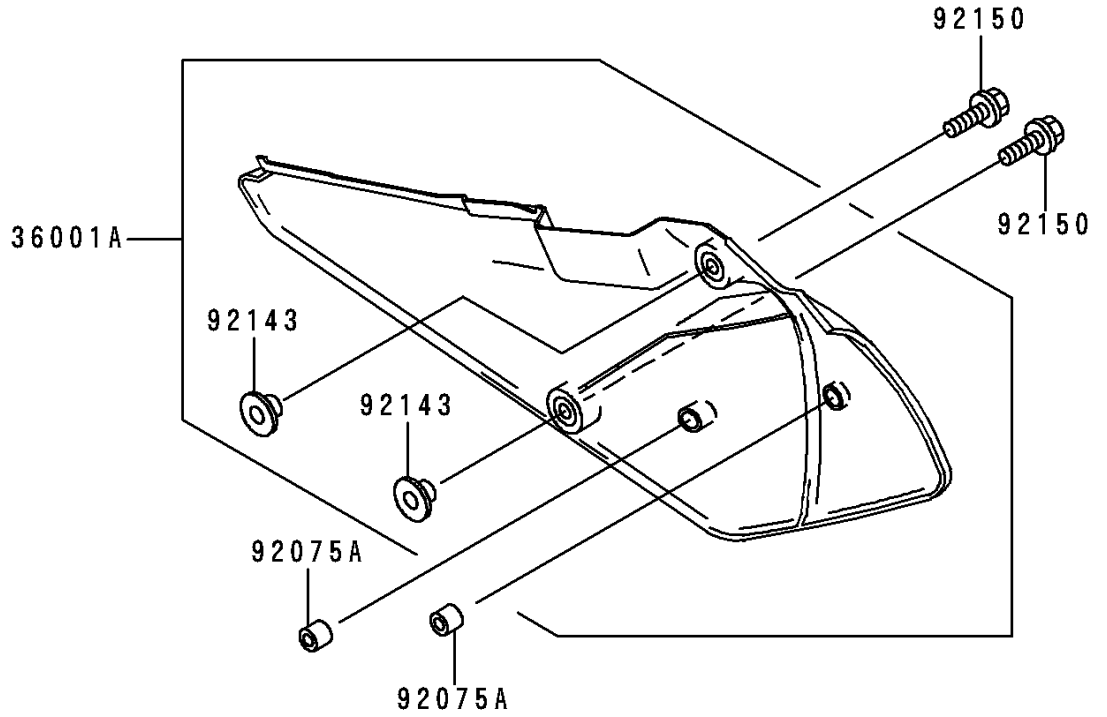

1998 KDX200 PARTS DIAGRAM

Side Covers/Chain Cover

F2610

1998 KDX200 PARTS LIST

Side Covers/Chain Cover

ITEM NAME	PART NUMBER	QUANTITY
SCREW-ASSY (Ref # 23013)	23013-1051	1
COVER-SIDE,LH,P.WHITE (Ref # 36001)	36001-1526-6F	1
COVER-SIDE,RH,P.WHITE (Ref # 36001A)	36001-1527-6F	1
GROMMET (Ref # 92071)	92071-056	1
DAMPER (Ref # 92075)	92075-1967	1
DAMPER,AIR FILTER (Ref # 92075A)	92075-217	2
COLLAR (Ref # 92143)	92143-1196	3
BOLT,6X20 (Ref # 92150)	92150-1339	2