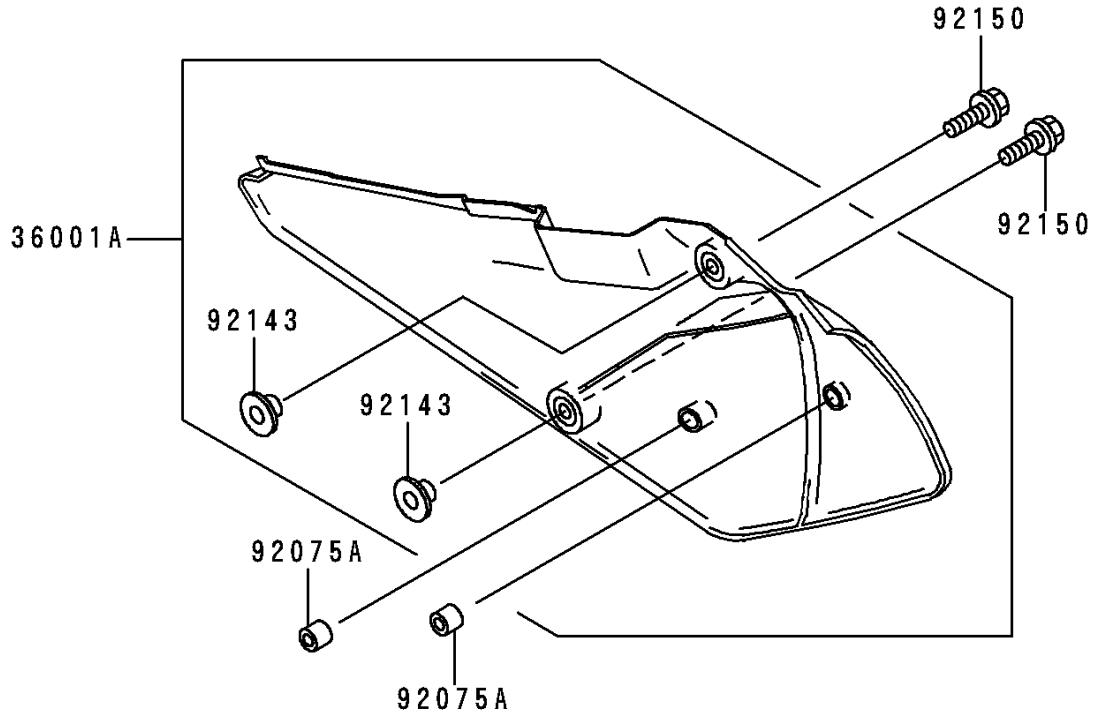

# 1998 KDX200 PARTS DIAGRAM

Side Covers/Chain Cover

F2610

# 1998 KDX200 PARTS LIST

## Side Covers/Chain Cover

ITEM NAME	PART NUMBER	QUANTITY
SCREW-ASSY (Ref # 23013)	23013-1051	1
COVER-SIDE,LH,P.WHITE (Ref # 36001)	36001-1526-6F	1
COVER-SIDE,RH,P.WHITE (Ref # 36001A)	36001-1527-6F	1
GROMMET (Ref # 92071)	92071-056	1
DAMPER (Ref # 92075)	92075-1967	1
DAMPER,AIR FILTER (Ref # 92075A)	92075-217	2
COLLAR (Ref # 92143)	92143-1196	3
BOLT,6X20 (Ref # 92150)	92150-1339	2