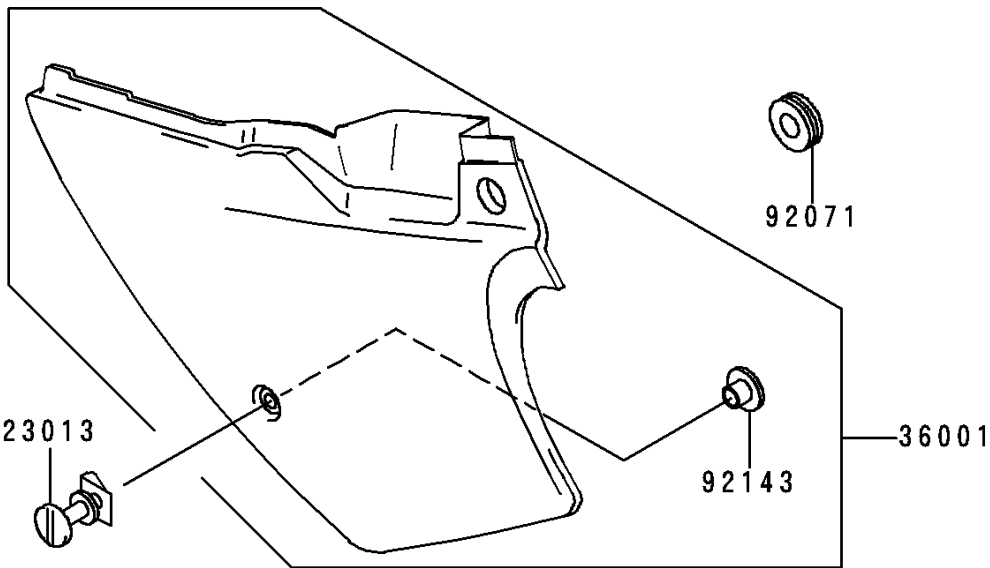

1998 KDX200 PARTS DIAGRAM

Side Covers/Chain Cover

F2610

1998 KDX200 PARTS LIST

Side Covers/Chain Cover

ITEM NAME	PART NUMBER	QUANTITY
SCREW-ASSY (Ref # 23013)	23013-1051	1
COVER-SIDE,LH,P.WHITE (Ref # 36001)	36001-1526-6F	1
COVER-SIDE,RH,P.WHITE (Ref # 36001A)	36001-1527-6F	1
GROMMET (Ref # 92071)	92071-056	1
DAMPER (Ref # 92075)	92075-1967	1
DAMPER,AIR FILTER (Ref # 92075A)	92075-217	2
COLLAR (Ref # 92143)	92143-1196	3
BOLT,6X20 (Ref # 92150)	92150-1339	2