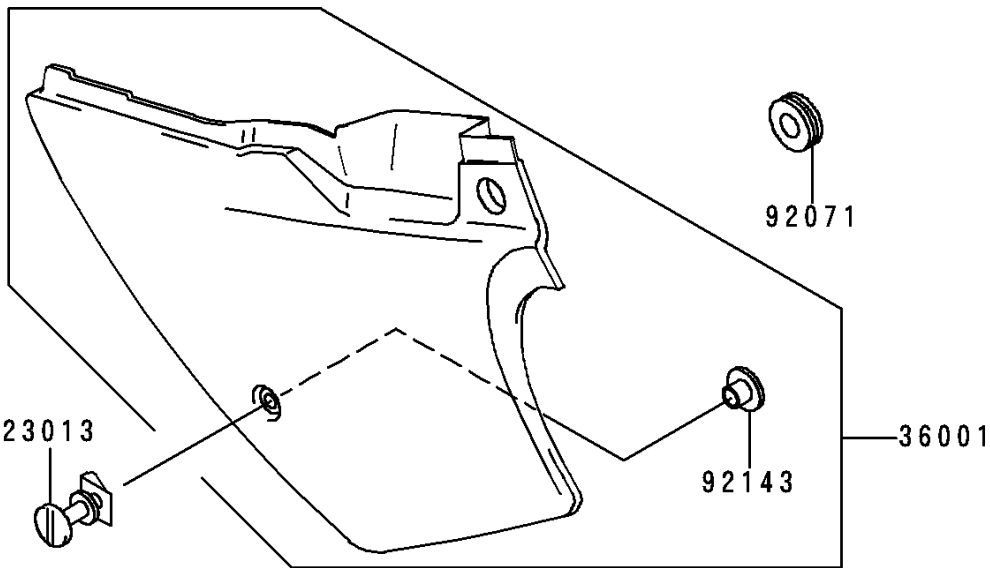

# 1998 KDX200 PARTS DIAGRAM

Side Covers/Chain Cover

F2610

## Side Covers/Chain Cover

ITEM NAME	PART NUMBER	QUANTITY
SCREW-ASSY (Ref # 23013)	23013-1051	1
COVER-SIDE,LH,P.WHITE (Ref # 36001)	36001-1526-6F	1
COVER-SIDE,RH,P.WHITE (Ref # 36001A)	36001-1527-6F	1
GROMMET (Ref # 92071)	92071-056	1
DAMPER (Ref # 92075)	92075-1967	1
DAMPER,AIR FILTER (Ref # 92075A)	92075-217	2
COLLAR (Ref # 92143)	92143-1196	3
BOLT,6X20 (Ref # 92150)	92150-1339	2