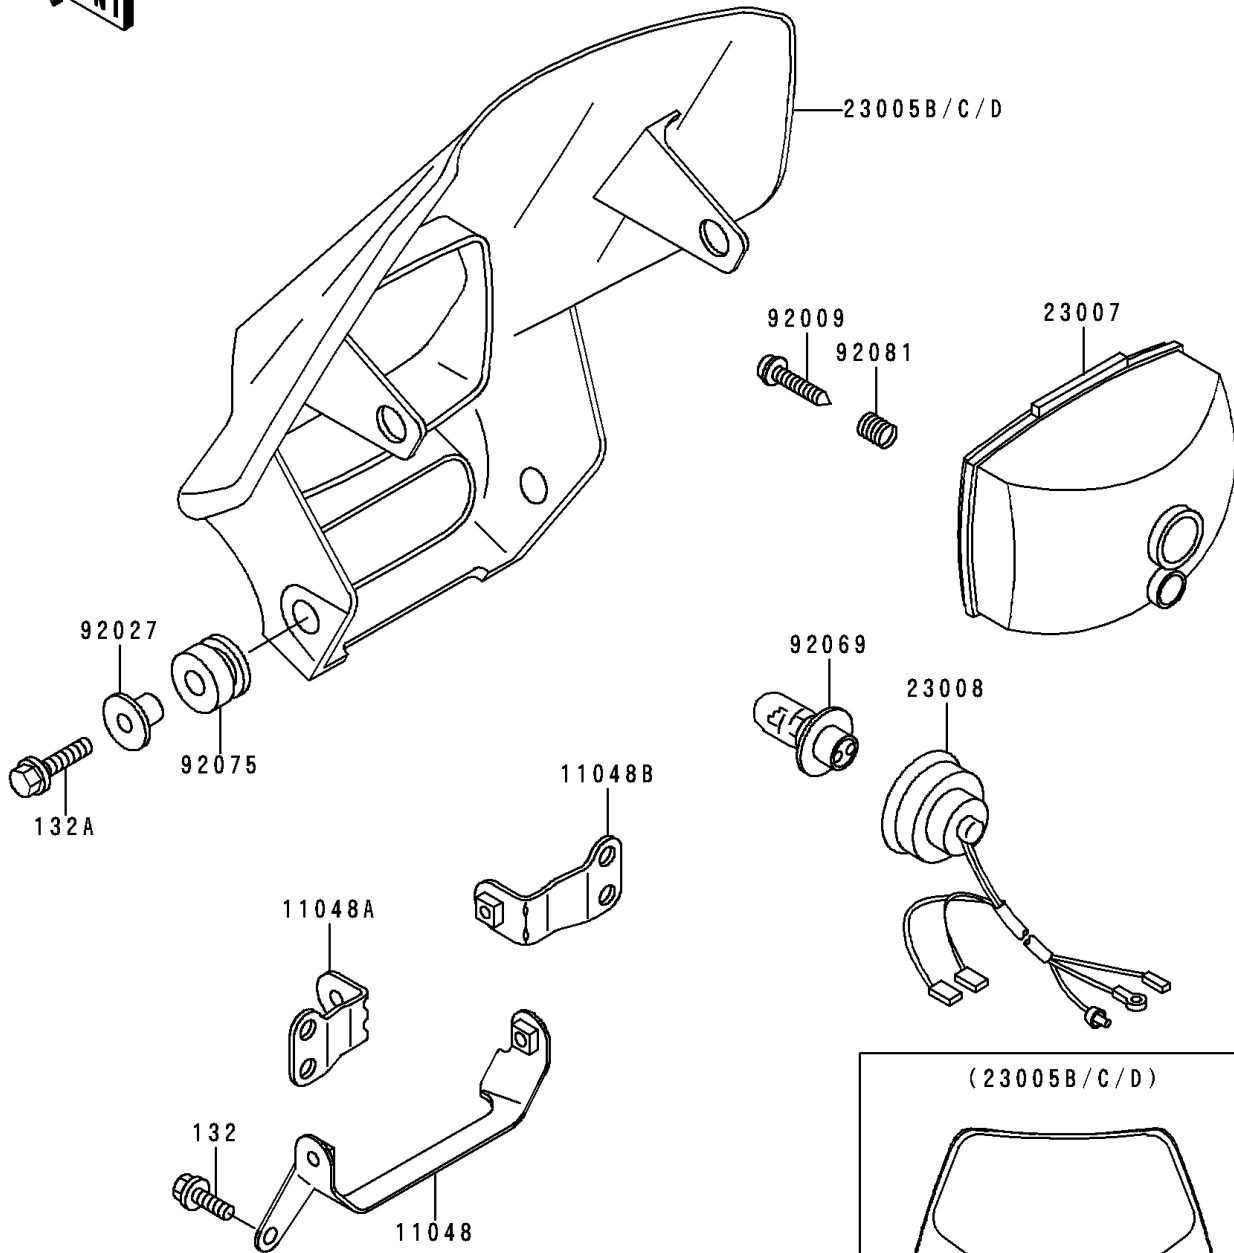

1995 KDX200 PARTS DIAGRAM

Headlight(s)

F2710

WD

1995 KDX200 PARTS LIST

Headlight(s)

ITEM NAME	PART NUMBER	QUANTITY
BOLT-FLANGED-SMALL (Ref # 132)	132G0612	2
BOLT-FLANGED-SMALL (Ref # 132A)	132G0620	4
BRACKET,HEAD LAMP,LWR (Ref # 11048)	11048-1089	1
BRACKET,HEAD LAMP,UPP,LH (Ref # 11048A)	11048-1534	1
BRACKET,HEAD LAMP,UPP,RH (Ref # 11048B)	11048-1535	1
BODY-COMP-HEAD LAMP,L.GREEN (Ref # 23005C)	23005-5036-6W	1
LENS-COMP,HEAD LAMP (Ref # 23007)	23007-1246	1
SOCKET-ASSY,HEAD LAMP (Ref # 23008)	23008-1513	1
SCREW,TAPPING (Ref # 92009)	92009-1695	1
COLLAR (Ref # 92027)	92027-1183	4
BULB,12V 30/30W (Ref # 92069)	92069-1080	1
DAMPER,RUBBER (Ref # 92075)	92075-1123	4
SPRING,FOUCUS ADJUSTING (Ref # 92081)	92081-1519	1