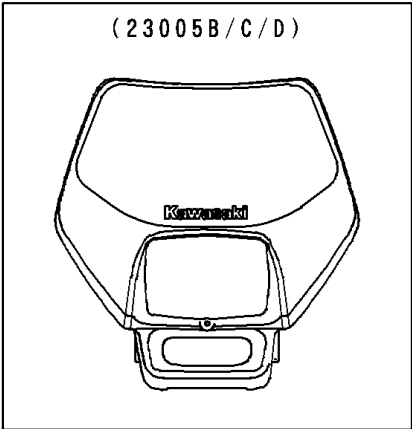

1995 KDX200 PARTS DIAGRAM

Headlight(s)

F2710

WD

1995 KDX200 PARTS LIST

Headlight(s)

ITEM NAME	PART NUMBER	QUANTITY
BOLT-FLANGED-SMALL (Ref # 132)	132G0612	2
BOLT-FLANGED-SMALL (Ref # 132A)	132G0620	4
BRACKET,HEAD LAMP,LWR (Ref # 11048)	11048-1089	1
BRACKET,HEAD LAMP,UPP,LH (Ref # 11048A)	11048-1534	1
BRACKET,HEAD LAMP,UPP,RH (Ref # 11048B)	11048-1535	1
BODY-COMP-HEAD LAMP,L.GREEN (Ref # 23005C)	23005-5036-6W	1
LENS-COMP,HEAD LAMP (Ref # 23007)	23007-1246	1
SOCKET-ASSY,HEAD LAMP (Ref # 23008)	23008-1513	1
SCREW,TAPPING (Ref # 92009)	92009-1695	1
COLLAR (Ref # 92027)	92027-1183	4
BULB,12V 30/30W (Ref # 92069)	92069-1080	1
DAMPER,RUBBER (Ref # 92075)	92075-1123	4
SPRING,FOUCUS ADJUSTING (Ref # 92081)	92081-1519	1