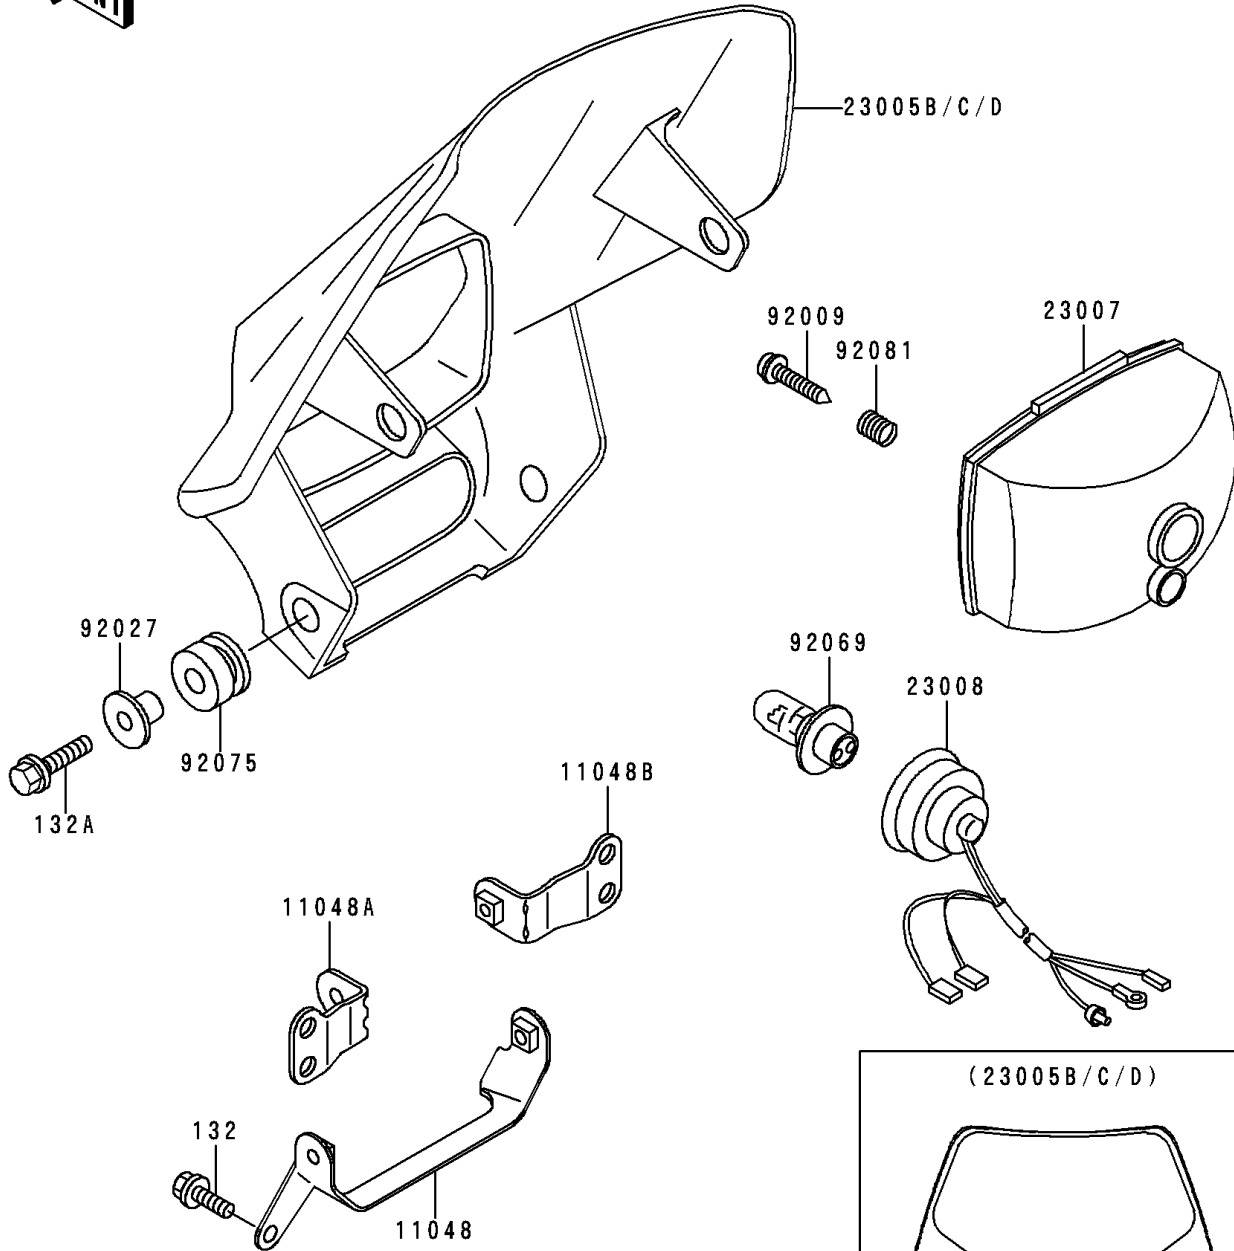

1995 KDX200 PARTS DIAGRAM

Headlight(s)

F2710

WD

1995 KDX200 PARTS LIST

Headlight(s)

ITEM NAME	PART NUMBER	QUANTITY
BOLT-FLANGED-SMALL (Ref # 132)	132G0612	2
BOLT-FLANGED-SMALL (Ref # 132A)	132G0620	4
BRACKET,HEAD LAMP,LWR (Ref # 11048)	11048-1089	1
BRACKET,HEAD LAMP,UPP,LH (Ref # 11048A)	11048-1534	1
BRACKET,HEAD LAMP,UPP,RH (Ref # 11048B)	11048-1535	1
BODY-COMP-HEAD LAMP,L.GREEN (Ref # 23005C)	23005-5036-6W	1
LENS-COMP,HEAD LAMP (Ref # 23007)	23007-1246	1
SOCKET-ASSY,HEAD LAMP (Ref # 23008)	23008-1513	1
SCREW,TAPPING (Ref # 92009)	92009-1695	1
COLLAR (Ref # 92027)	92027-1183	4
BULB,12V 30/30W (Ref # 92069)	92069-1080	1
DAMPER,RUBBER (Ref # 92075)	92075-1123	4
SPRING,FOUCUS ADJUSTING (Ref # 92081)	92081-1519	1