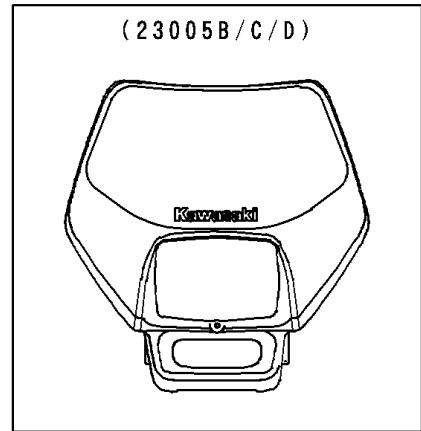

1995 KDX200 PARTS DIAGRAM

Headlight(s)

F2710

WD

1995 KDX200 PARTS LIST

Headlight(s)

ITEM NAME	PART NUMBER	QUANTITY
BOLT-FLANGED-SMALL (Ref # 132)	132G0612	2
BOLT-FLANGED-SMALL (Ref # 132A)	132G0620	4
BRACKET,HEAD LAMP,LWR (Ref # 11048)	11048-1089	1
BRACKET,HEAD LAMP,UPP,LH (Ref # 11048A)	11048-1534	1
BRACKET,HEAD LAMP,UPP,RH (Ref # 11048B)	11048-1535	1
BODY-COMP-HEAD LAMP,L.GREEN (Ref # 23005C)	23005-5036-6W	1
LENS-COMP,HEAD LAMP (Ref # 23007)	23007-1246	1
SOCKET-ASSY,HEAD LAMP (Ref # 23008)	23008-1513	1
SCREW,TAPPING (Ref # 92009)	92009-1695	1
COLLAR (Ref # 92027)	92027-1183	4
BULB,12V 30/30W (Ref # 92069)	92069-1080	1
DAMPER,RUBBER (Ref # 92075)	92075-1123	4
SPRING,FOUCUS ADJUSTING (Ref # 92081)	92081-1519	1