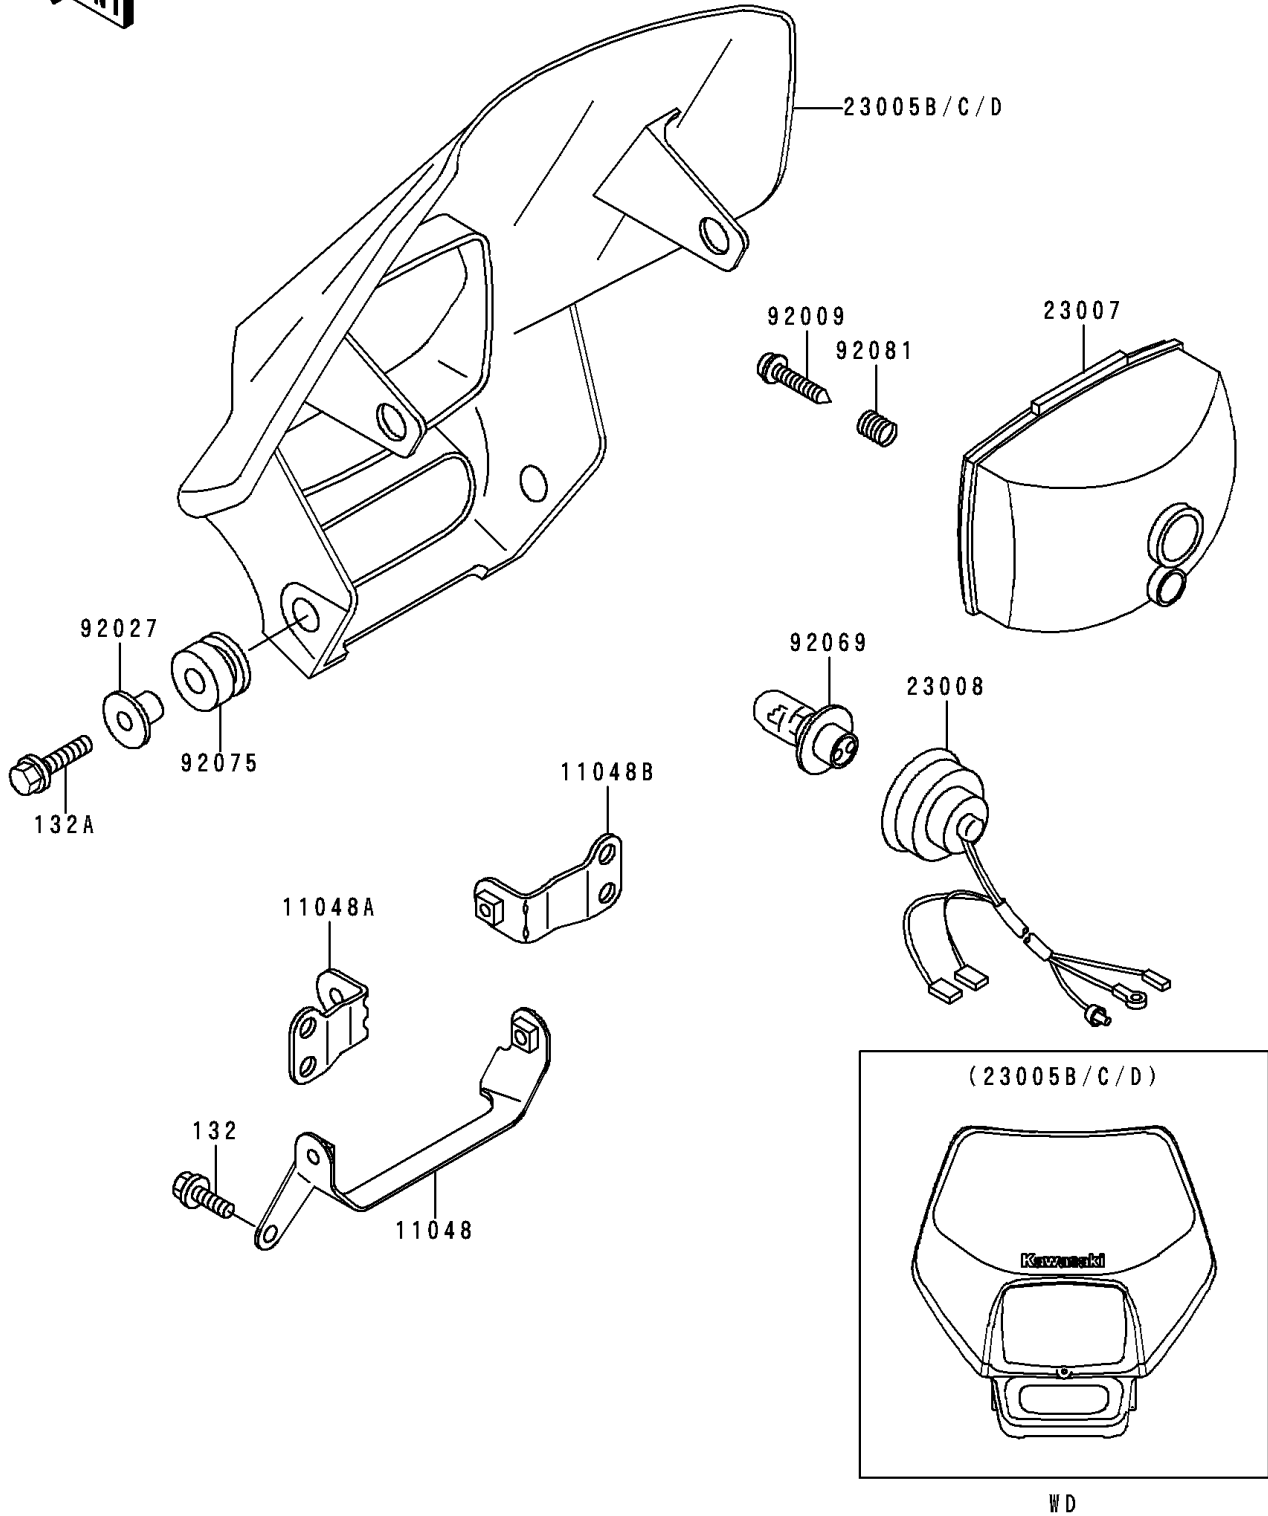

1997 KDX200 PARTS DIAGRAM

Headlight(s)

F2710

1997 KDX200 PARTS LIST

Headlight(s)

ITEM NAME	PART NUMBER	QUANTITY
BOLT-FLANGED-SMALL (Ref # 132)	132G0612	2
BOLT-FLANGED-SMALL (Ref # 132A)	132G0620	4
BRACKET,HEAD LAMP,LWR (Ref # 11048)	11048-1089	1
BRACKET,HEAD LAMP,UPP,LH (Ref # 11048A)	11048-1534	1
BRACKET,HEAD LAMP,UPP,RH (Ref # 11048B)	11048-1535	1
BODY-COMP-HEAD LAMP,L.GREEN (Ref # 23005B)	23005-5032-6W	1
LENS-COMP,HEAD LAMP (Ref # 23007)	23007-1246	1
SOCKET-ASSY,HEAD LAMP (Ref # 23008)	23008-1513	1
SCREW,TAPPING (Ref # 92009)	92009-1695	1
COLLAR (Ref # 92027)	92027-1183	4
BULB,12V 30/30W (Ref # 92069)	92069-1080	1
DAMPER,RUBBER (Ref # 92075)	92075-1123	4
SPRING,FOUCUS ADJUSTING (Ref # 92081)	92081-1519	1