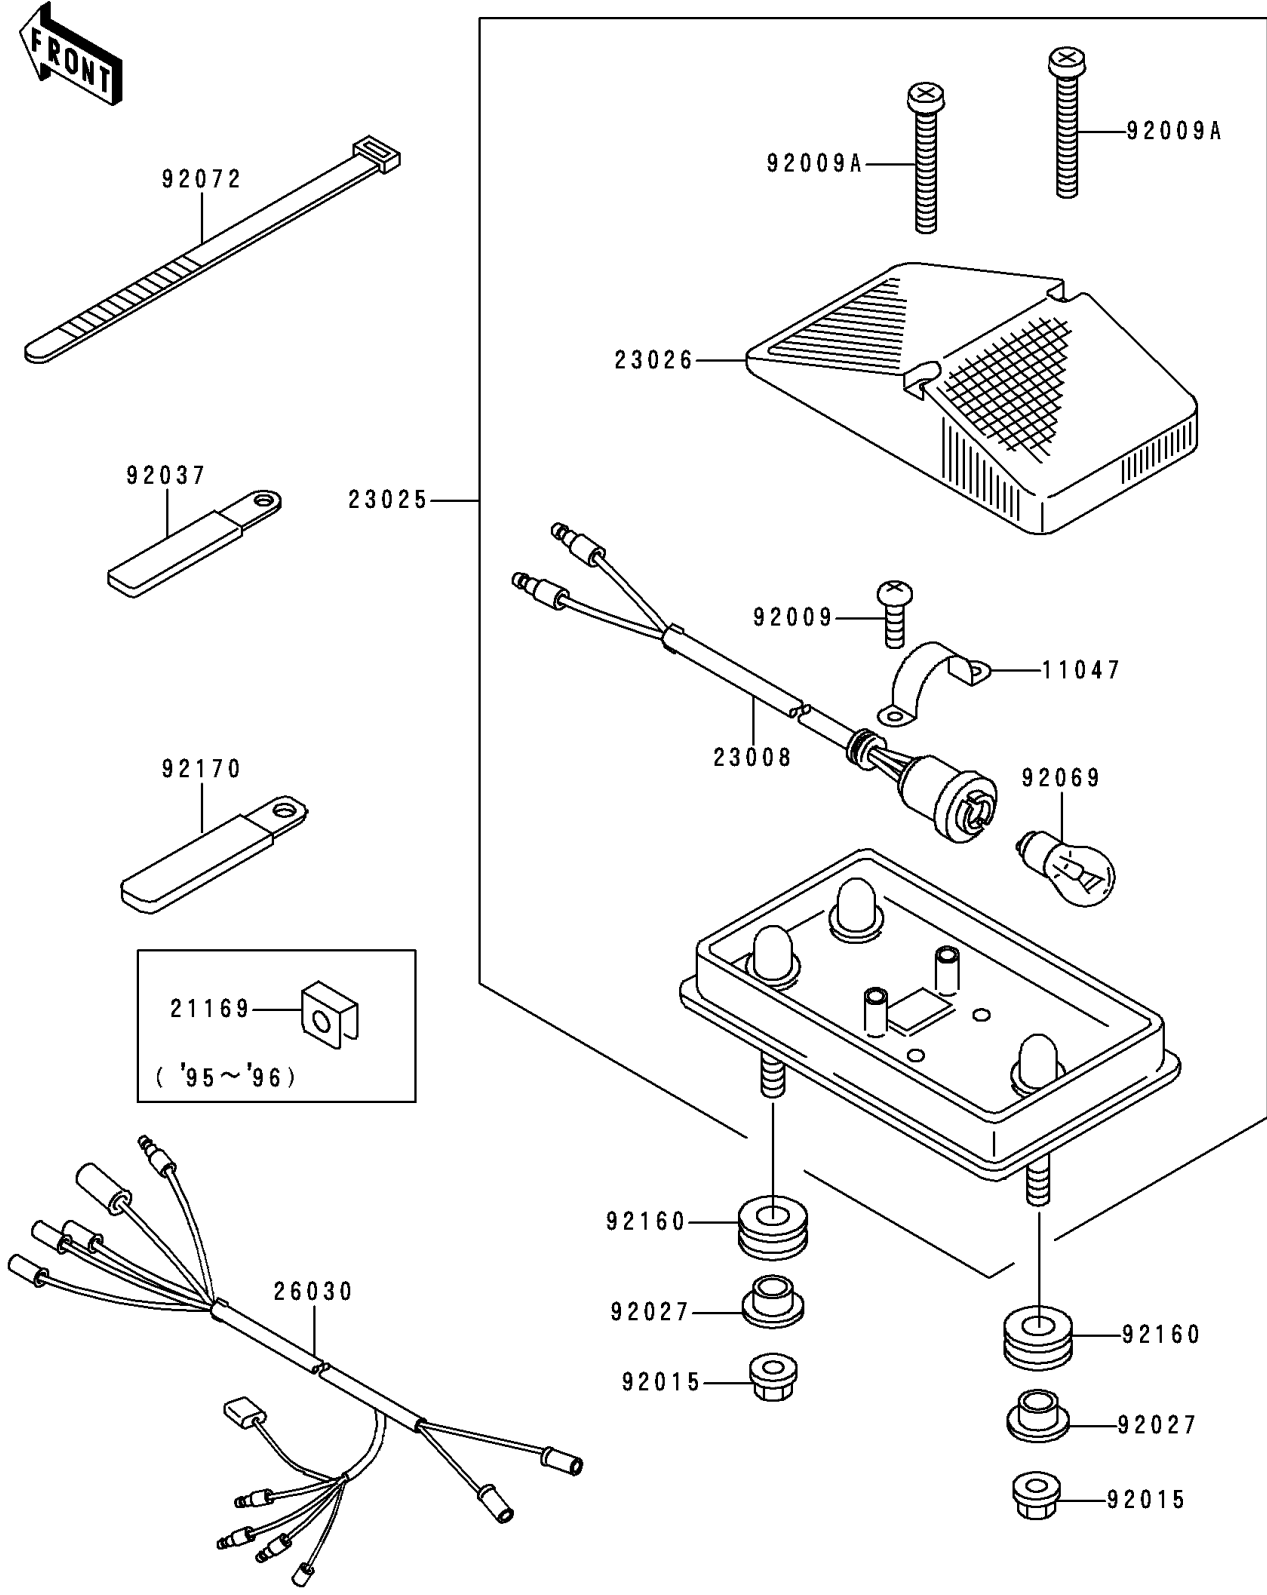

1997 KDX200 PARTS DIAGRAM

Taillight(s)

F2720

1997 KDX200 PARTS LIST

Taillight(s)

ITEM NAME	PART NUMBER	QUANTITY
BRACKET,TAIL LAMP (Ref # 11047)	11047-1238	1
SOCKET-ASSY,TAIL LAMP (Ref # 23008)	23008-1462	1
LAMP-TAIL (Ref # 23025)	23025-1215	1
LENS,TAIL LAMP (Ref # 23026)	23026-1131	1
HARNESS,MAIN (Ref # 26030)	26030-1279	1
SCREW,TAPPING,4X10 (Ref # 92009)	92009-1021	2
SCREW,TAPPING,4X30 (Ref # 92009A)	92009-1647	2
NUT,FLANGED,6MM (Ref # 92015)	92015-1367	3
COLLAR,L=14.1 (Ref # 92027)	92027-1920	3
CLAMP,WIRING HARNESS,L=60 (Ref # 92037)	92037-1069	1
BULB,12V 10W (Ref # 92069)	92069-1072	1
BAND,L=185 (Ref # 92072)	92072-1195	5
DAMPER (Ref # 92160)	92160-1167	3
CLAMP,L=150 (Ref # 92170)	92170-1114	1