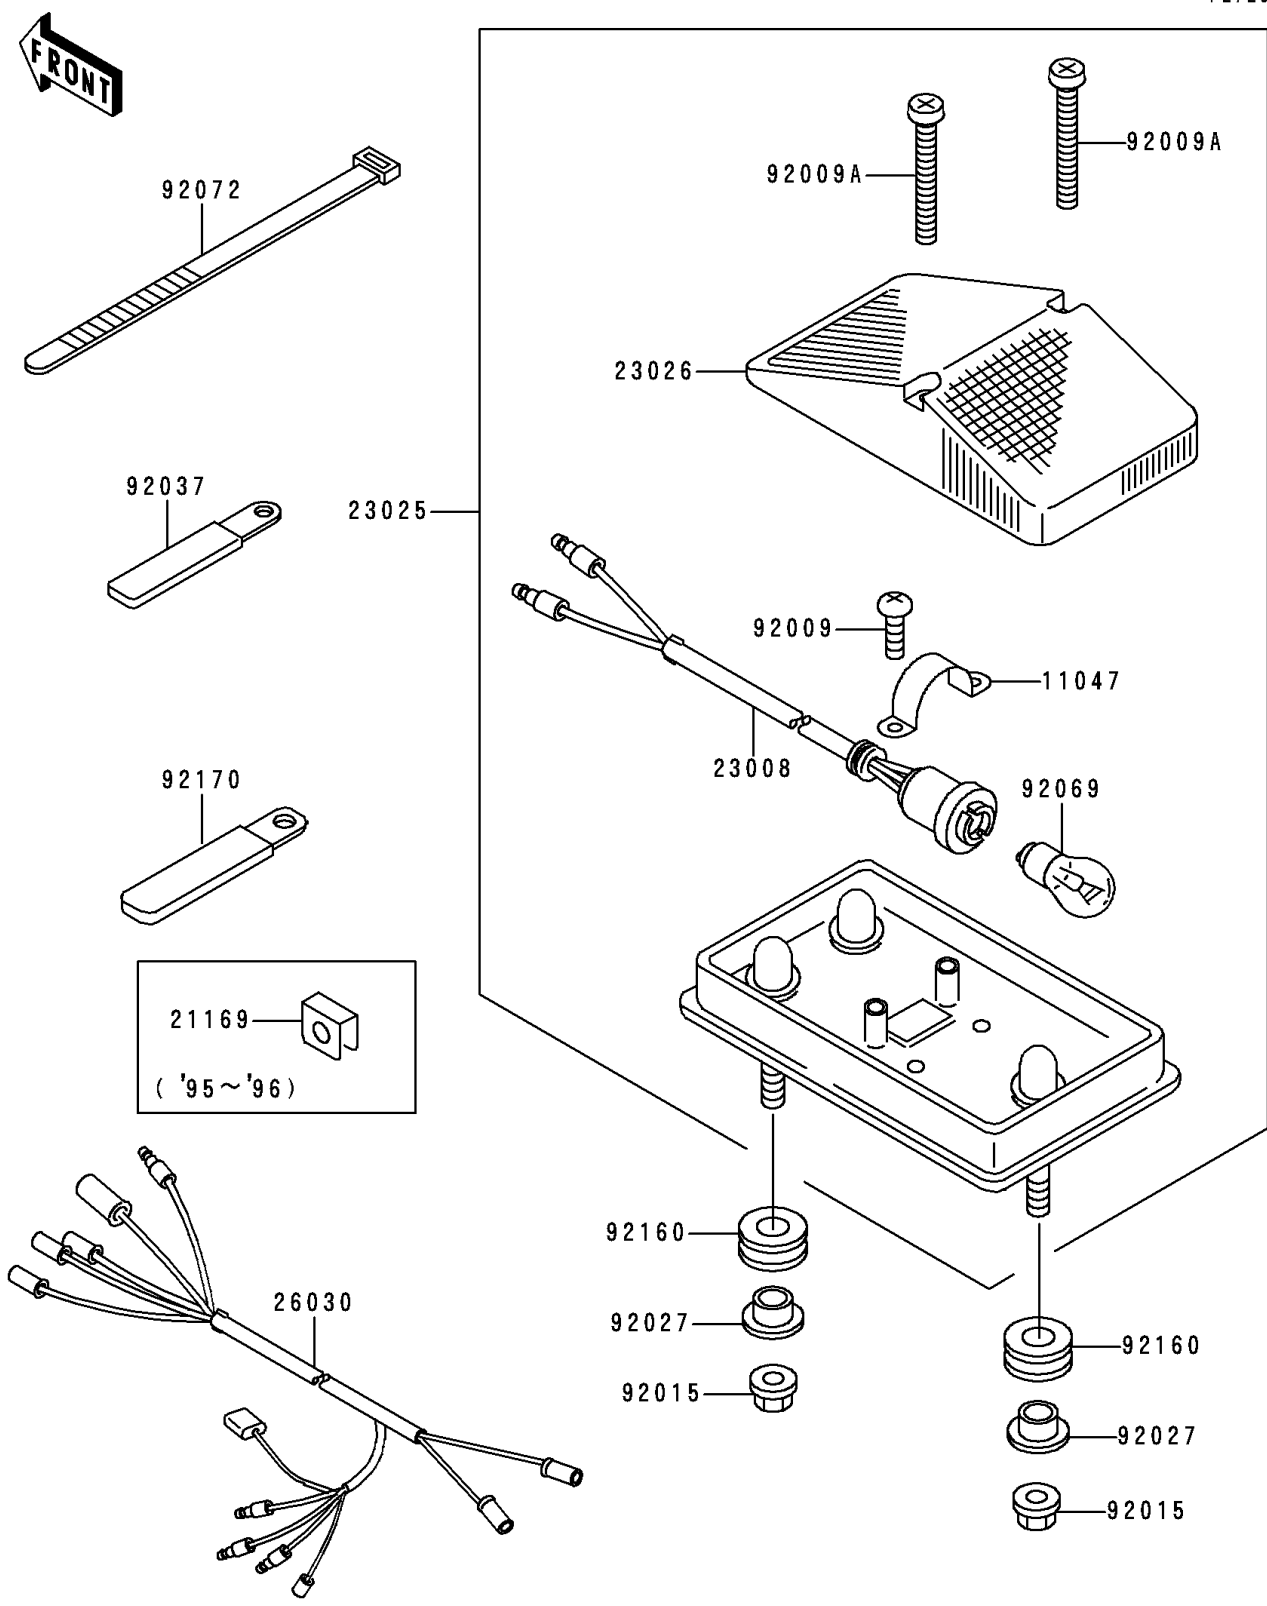

1998 KDX200 PARTS DIAGRAM

Taillight(s)

F2720

1998 KDX200 PARTS LIST

Taillight(s)

ITEM NAME	PART NUMBER	QUANTITY
BRACKET,TAIL LAMP (Ref # 11047)	11047-1238	1
SOCKET-ASSY,TAIL LAMP (Ref # 23008)	23008-1462	1
LAMP-TAIL (Ref # 23025)	23025-1215	1
LENS,TAIL LAMP (Ref # 23026)	23026-1131	1
HARNESS,MAIN (Ref # 26030)	26030-1279	1
SCREW,TAPPING,4X10 (Ref # 92009)	92009-1021	2
SCREW,TAPPING,4X30 (Ref # 92009A)	92009-1647	2
NUT,FLANGED,6MM (Ref # 92015)	92015-1367	3
COLLAR,L=14.1 (Ref # 92027)	92027-1920	3
CLAMP,WIRING HARNESS,L=60 (Ref # 92037)	92037-1069	1
BULB,12V 10W (Ref # 92069)	92069-1072	1
BAND,L=185 (Ref # 92072)	92072-1195	5
DAMPER (Ref # 92160)	92160-1167	3
CLAMP,L=150 (Ref # 92170)	92170-1114	1