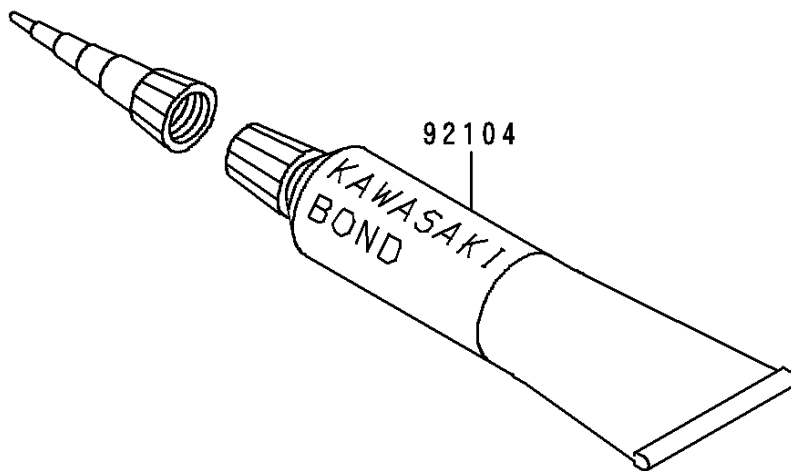

1995 KDX200 PARTS DIAGRAM

Owner's Tools

F2810

1995 KDX200 PARTS LIST

Owner's Tools

ITEM NAME	PART NUMBER	QUANTITY
GASKET-LIQUID,TUBE,100G,SILVER (Ref # 92104)	92104-002	1
TOOL-WRENCH,BOX,21MM&SPOKE (Ref # 92110)	92110-1142	1