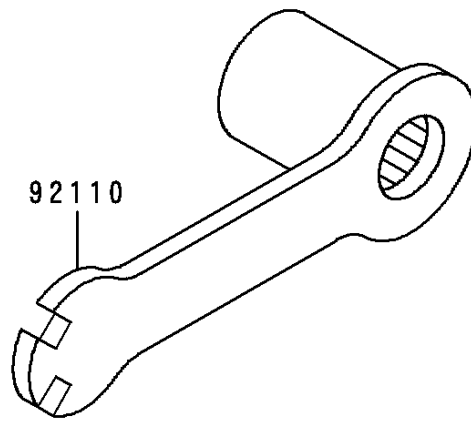

1996 KDX200 PARTS DIAGRAM

Owner's Tools

F2810

1996 KDX200 PARTS LIST

Owner's Tools

ITEM NAME	PART NUMBER	QUANTITY
GASKET-LIQUID,TUBE,100G,SILVER (Ref # 92104)	92104-002	1
TOOL-WRENCH,BOX,21MM&SPOKE (Ref # 92110)	92110-1142	1