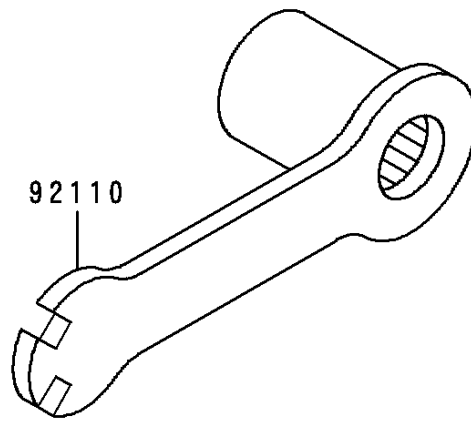

1997 KDX200 PARTS DIAGRAM

Owner's Tools

F2810

1997 KDX200 PARTS LIST

Owner's Tools

ITEM NAME	PART NUMBER	QUANTITY
GASKET-LIQUID,TUBE,100G,SILVER (Ref # 92104)	92104-002	1
TOOL-WRENCH,BOX,21MM&SPOKE (Ref # 92110)	92110-1142	1