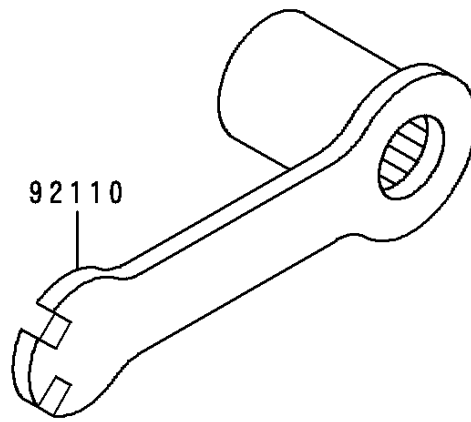

1998 KDX200 PARTS DIAGRAM

Owner's Tools

F2810

1998 KDX200 PARTS LIST

Owner's Tools

ITEM NAME	PART NUMBER	QUANTITY
GASKET-LIQUID,TUBE,100G,SILVER (Ref # 92104)	92104-002	1
TOOL-WRENCH,BOX,21MM&SPOKE (Ref # 92110)	92110-1142	1