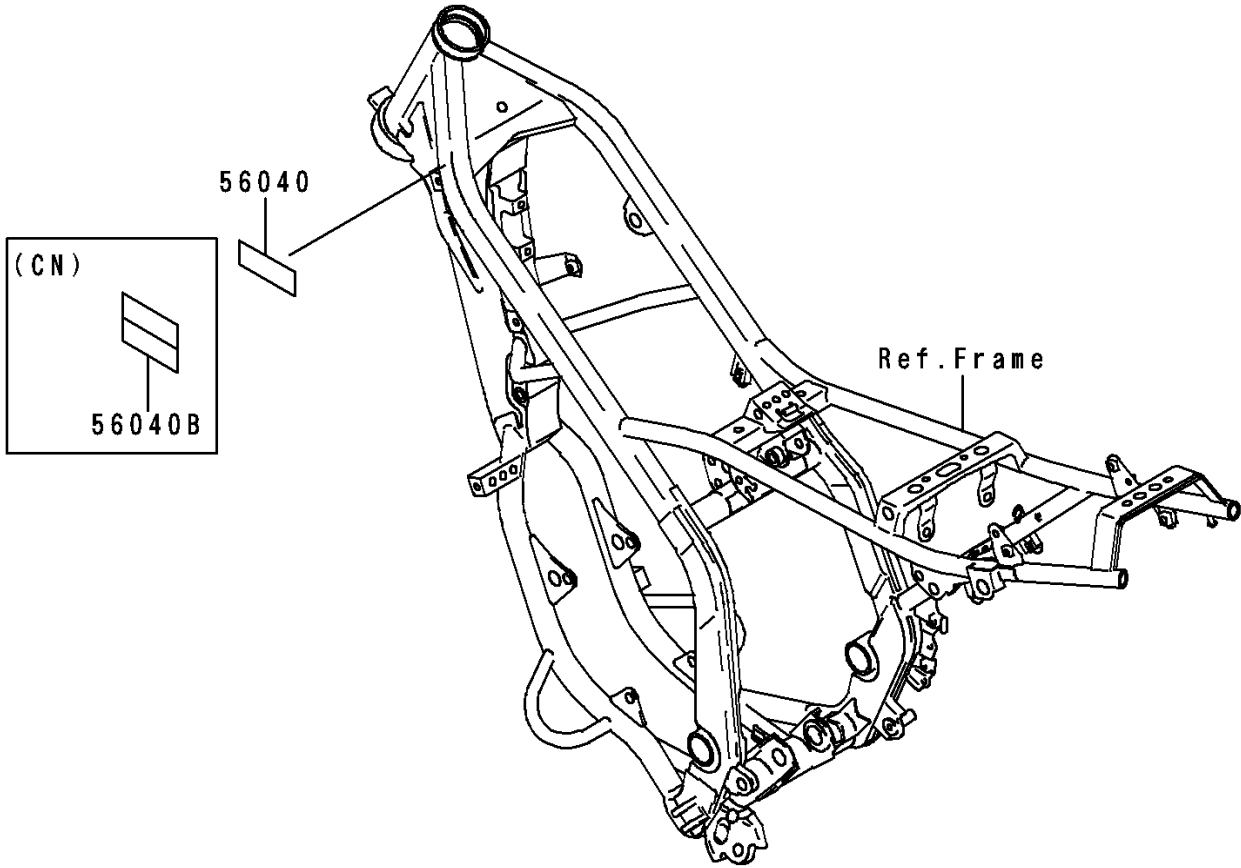

1995 KDX200 PARTS DIAGRAM

Labels

F2860

1995 KDX200 PARTS LIST

Labels

ITEM NAME	PART NUMBER	QUANTITY
LABEL-WARNING,OFF-ROAD VEHICLE (Ref # 56040)	56040-1018	1
LABEL-WARNING,GASOLINE/OIL (Ref # 56040A)	56040-1129	1
LABEL-WARNING,OFF-ROAD VEHICLE (Ref # 56040B)	56040-1304	1
LABEL-WARNING,GASOLINE/OIL (Ref # 56040C)	56040-1306	1