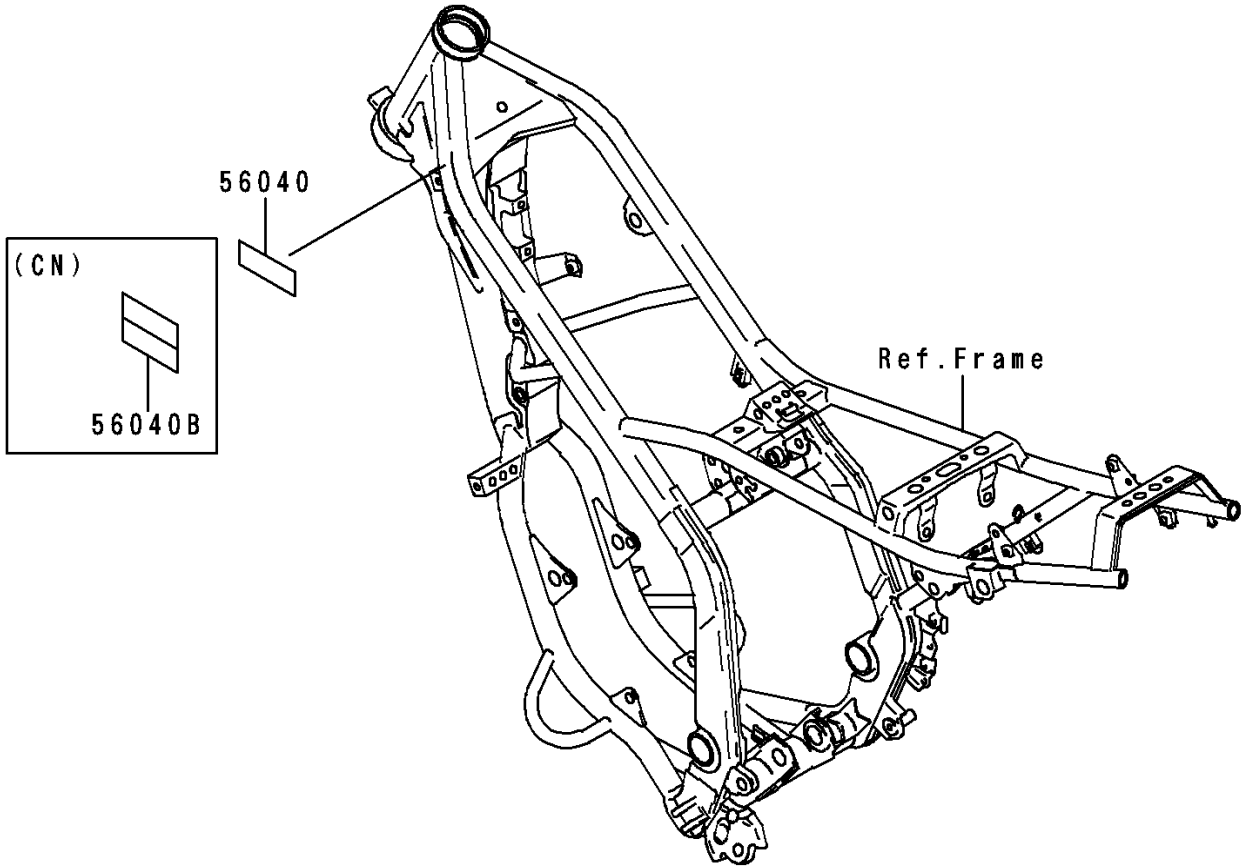

# 1995 KDX200 PARTS DIAGRAM

Labels

F2860

# 1995 KDX200 PARTS LIST

## Labels

ITEM NAME	PART NUMBER	QUANTITY
LABEL-WARNING,OFF-ROAD VEHICLE (Ref # 56040)	56040-1018	1
LABEL-WARNING,GASOLINE/OIL (Ref # 56040A)	56040-1129	1
LABEL-WARNING,OFF-ROAD VEHICLE (Ref # 56040B)	56040-1304	1
LABEL-WARNING,GASOLINE/OIL (Ref # 56040C)	56040-1306	1