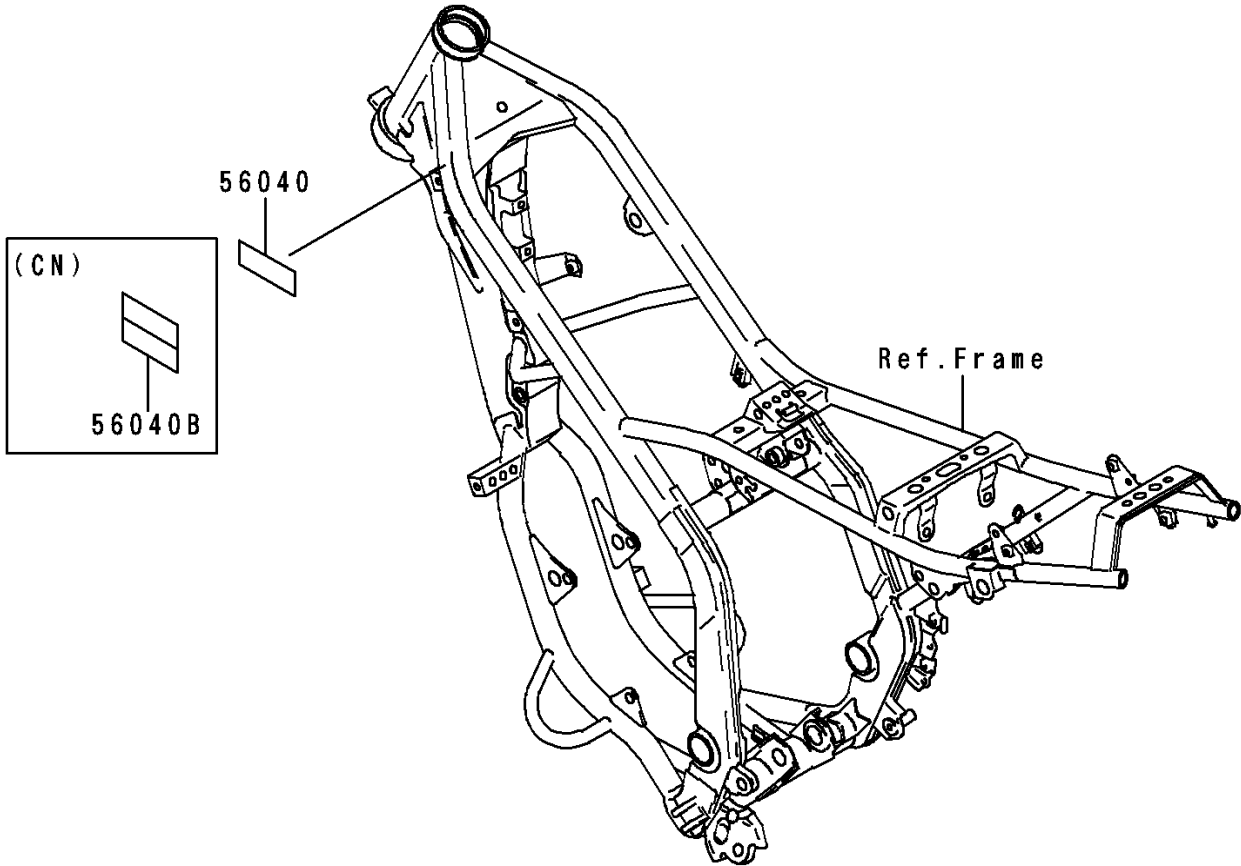

# 1996 KDX200 PARTS DIAGRAM

Labels

F2860

# 1996 KDX200 PARTS LIST

## Labels

ITEM NAME	PART NUMBER	QUANTITY
LABEL-WARNING,OFF-ROAD VEHICLE (Ref # 56040)	56040-1018	1
LABEL-WARNING,GASOLINE/OIL (Ref # 56040A)	56040-1129	1
LABEL-WARNING,OFF-ROAD VEHICLE (Ref # 56040B)	56040-1304	1
LABEL-WARNING,GASOLINE/OIL (Ref # 56040C)	56040-1306	1