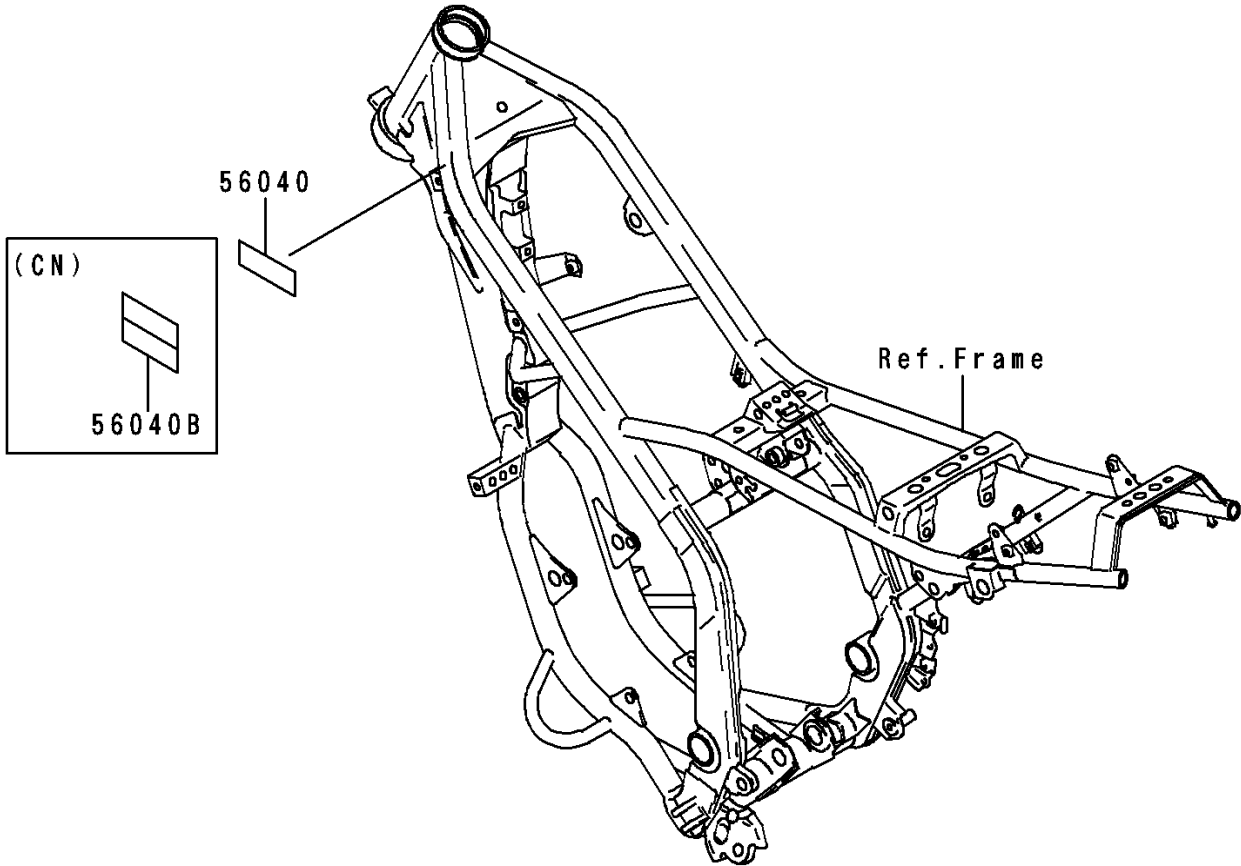

# 1999 KDX200 PARTS DIAGRAM

Labels

F2860

# 1999 KDX200 PARTS LIST

## Labels

ITEM NAME	PART NUMBER	QUANTITY
LABEL-WARNING,OFF-ROAD VEHICLE (Ref # 56040)	56040-1018	1
LABEL-WARNING,GASOLINE/OIL (Ref # 56040A)	56040-1129	1