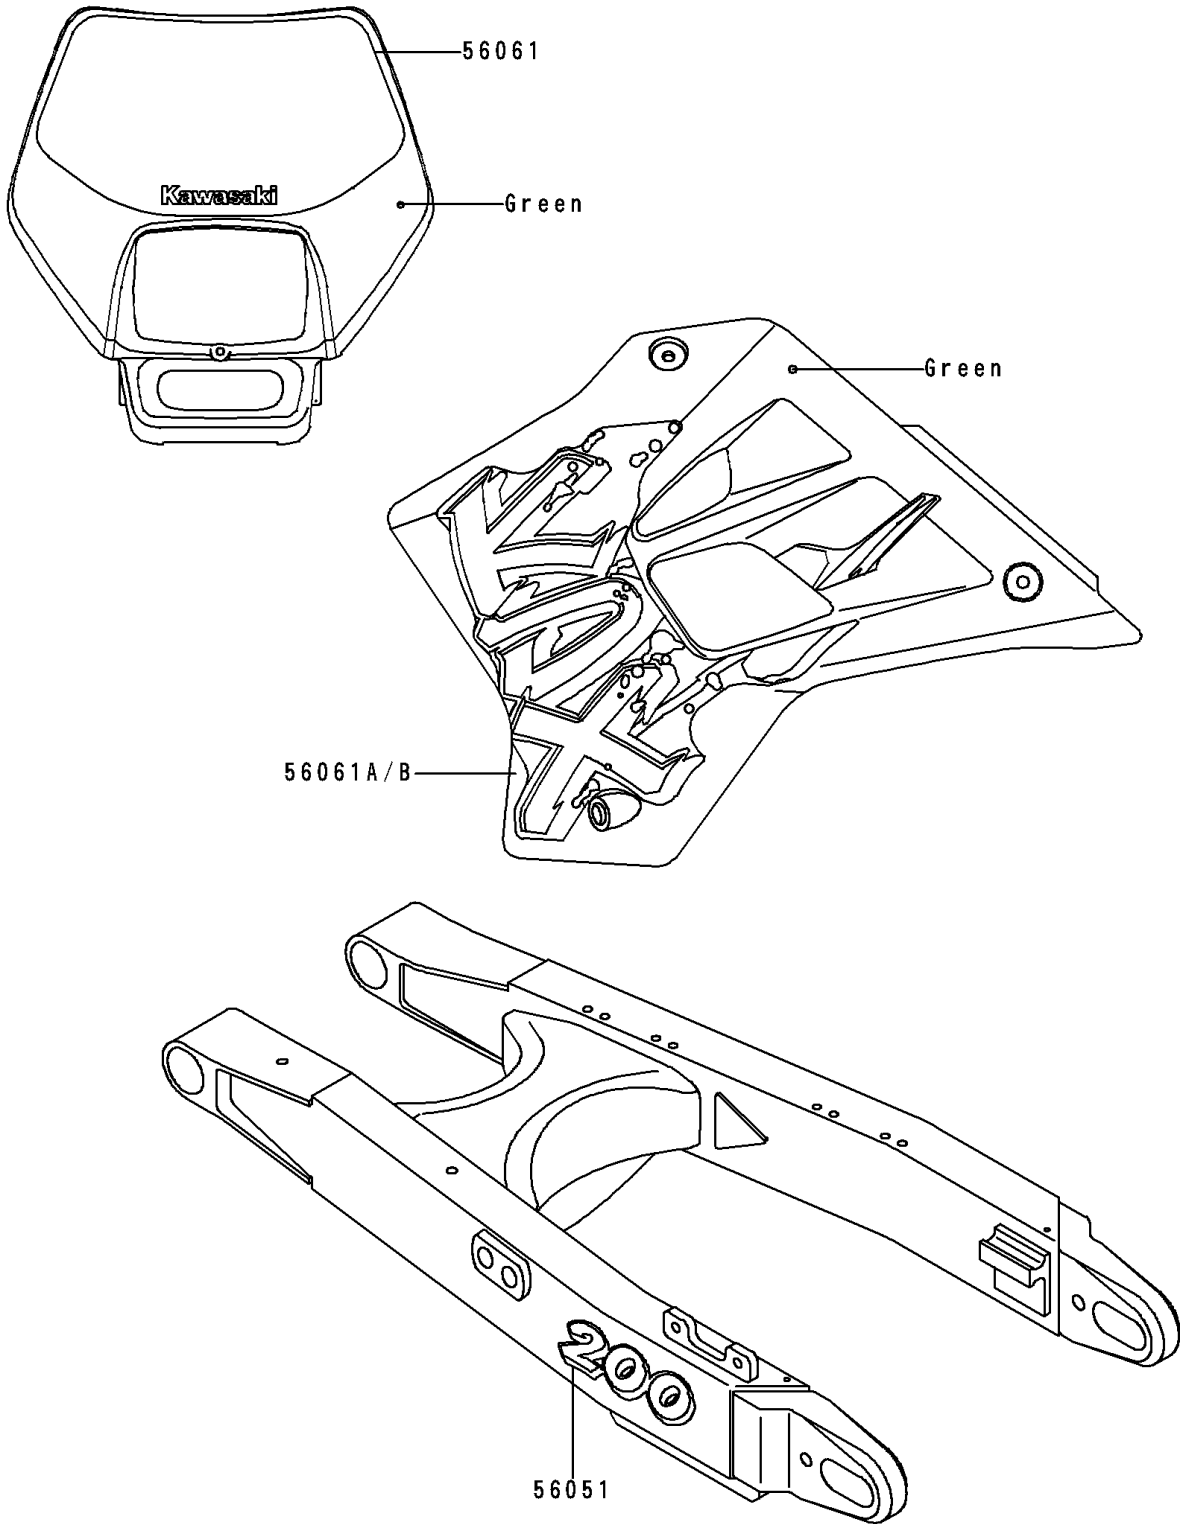

1995 KDX200 PARTS DIAGRAM

Decals(KDX200-H1)

F2861

1995 KDX200 PARTS LIST

Decals(KDX200-H1)

ITEM NAME	PART NUMBER	QUANTITY
MARK,SWING ARM,200 (Ref # 56051)	56051-1179	2
PATTERN,HEAD LAMP COVER (Ref # 56061)	56061-1033	1
PATTERN,SHROUD,LH (Ref # 56061A)	56061-1100	1
PATTERN,SHROUD,RH (Ref # 56061B)	56061-1101	1