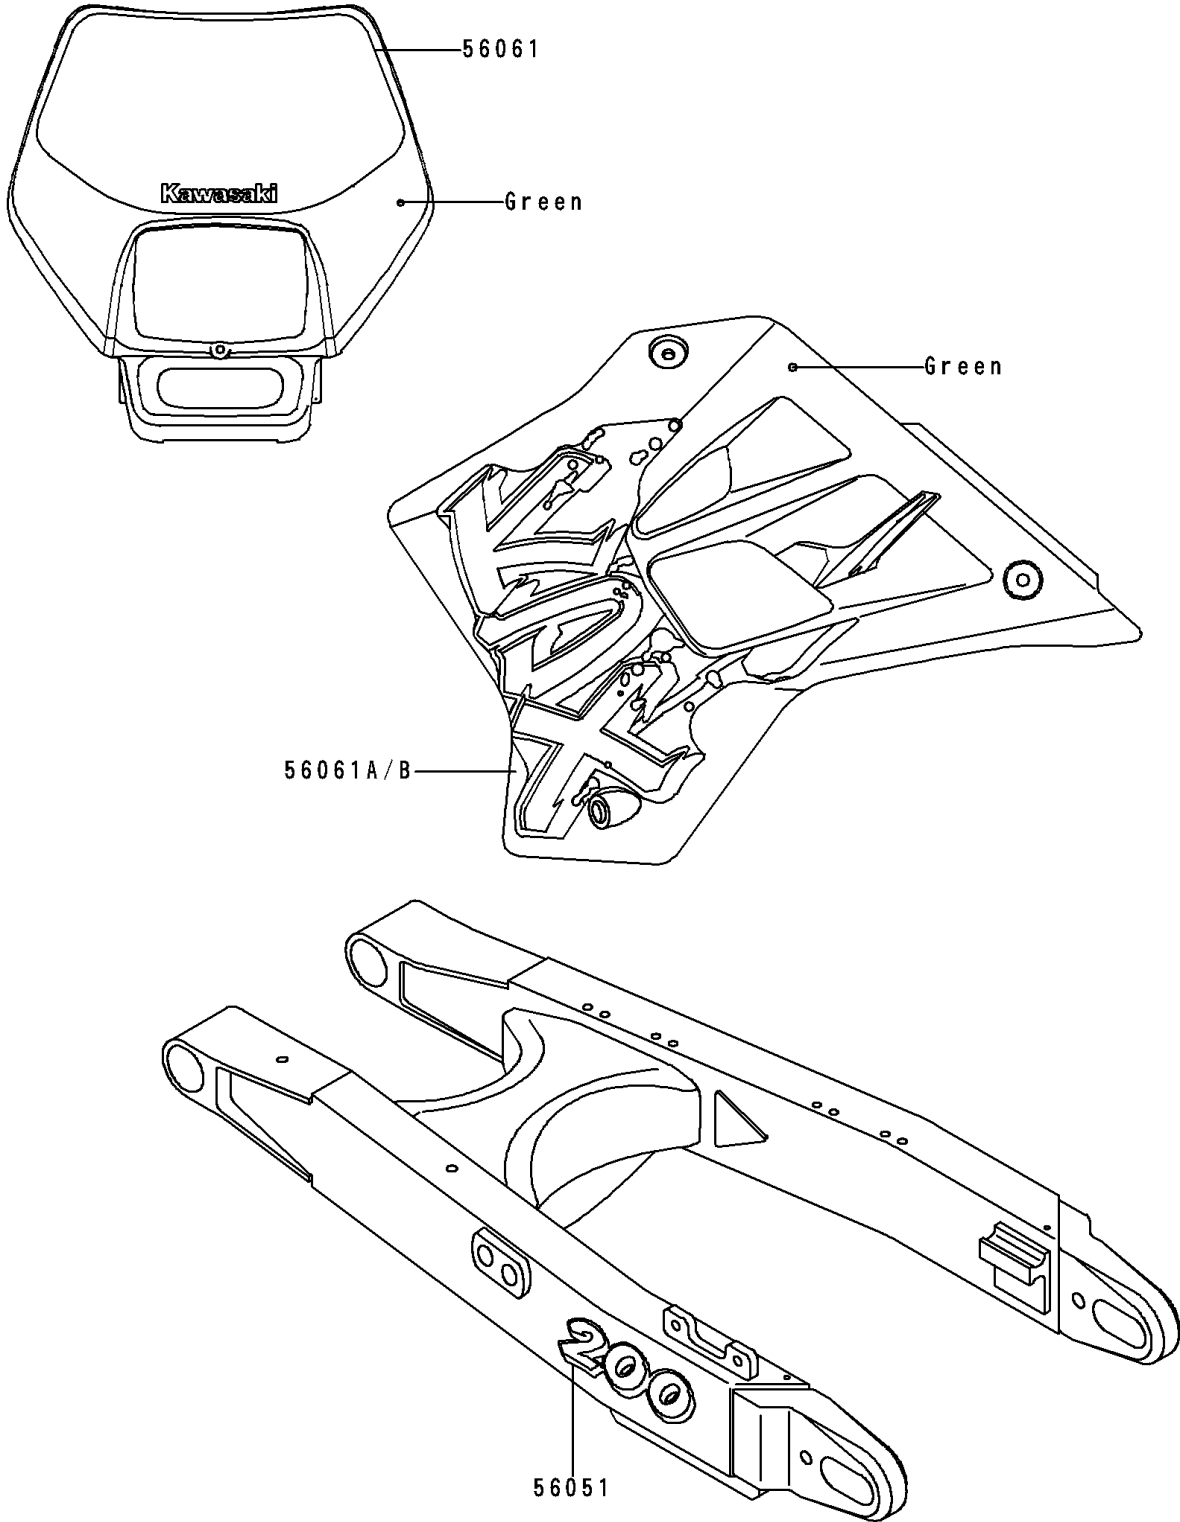

1995 KDX200 PARTS DIAGRAM

Decals(KDX200-H1)

F2861

1995 KDX200 PARTS LIST

Decals(KDX200-H1)

ITEM NAME	PART NUMBER	QUANTITY
MARK,SWING ARM,200 (Ref # 56051)	56051-1179	2
PATTERN,HEAD LAMP COVER (Ref # 56061)	56061-1033	1
PATTERN,SHROUD,LH (Ref # 56061A)	56061-1100	1
PATTERN,SHROUD,RH (Ref # 56061B)	56061-1101	1