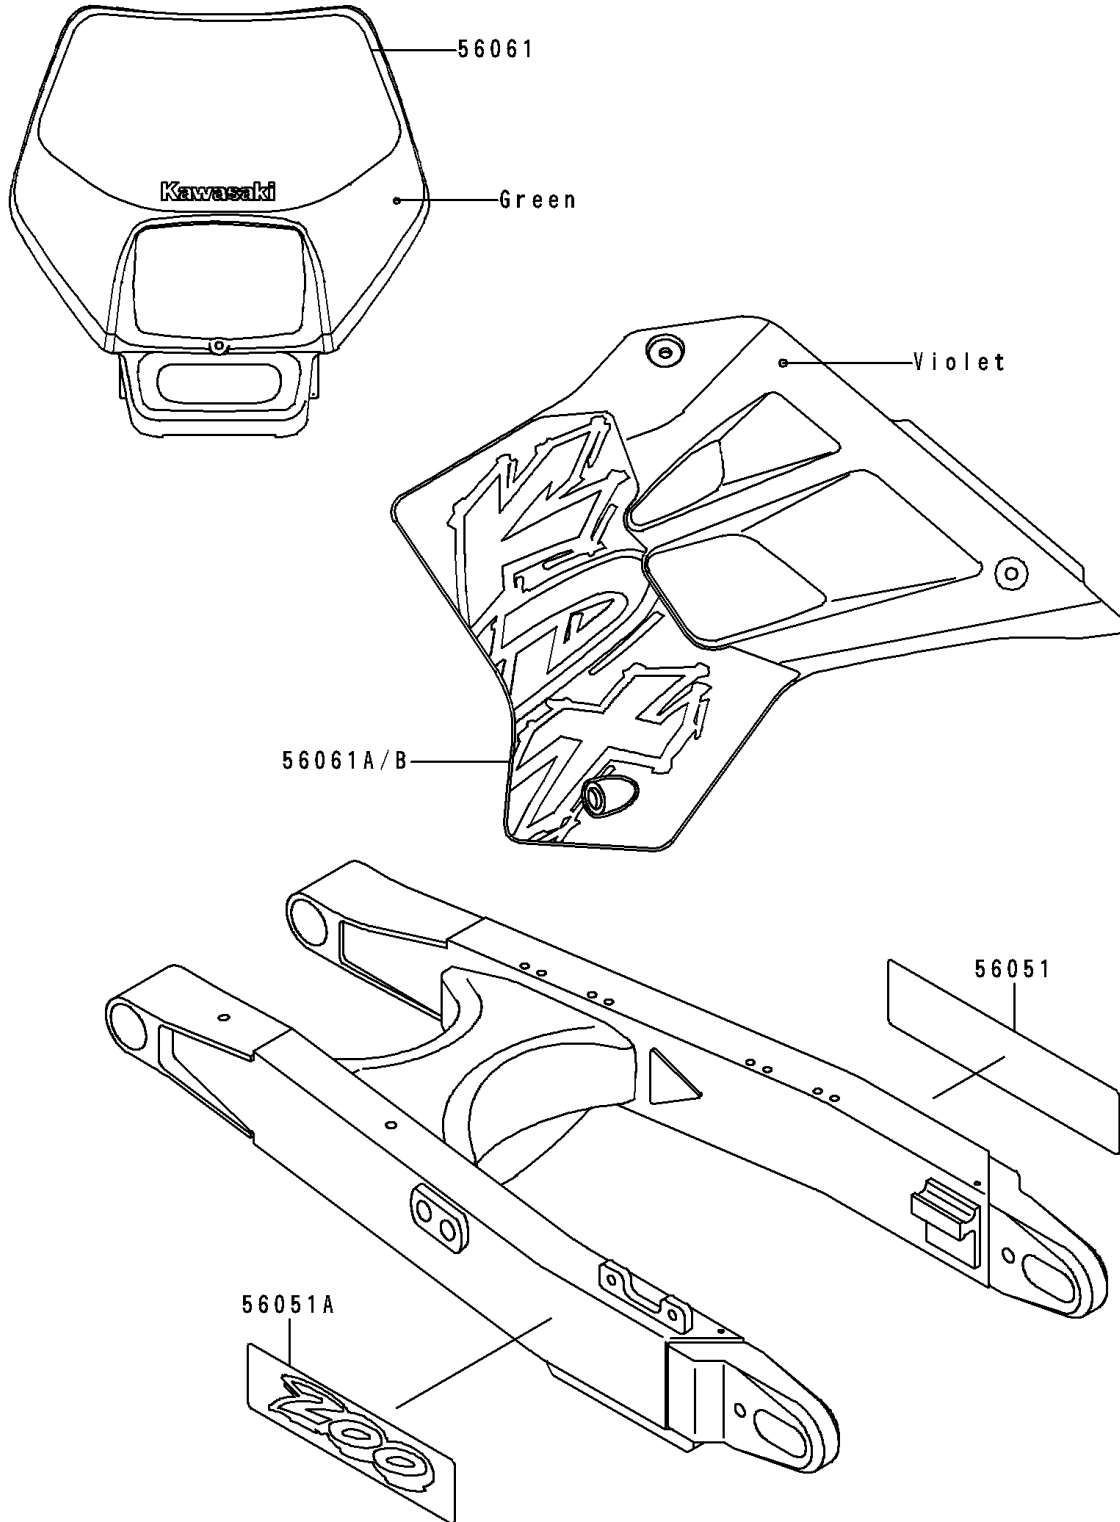

# 1996 KDX200 PARTS DIAGRAM

Decals(KDX200-H2)

F2861A

# 1996 KDX200 PARTS LIST

Decals(KDX200-H2)

ITEM NAME	PART NUMBER	QUANTITY
MARK,SWING ARM,200 (Ref # 56051)	56051-1321	1
MARK,SWING ARM,200 (Ref # 56051A)	56051-1408	1
PATTERN,HEAD LAMP COVER (Ref # 56061)	56061-1044	1
PATTERN,SHROUD,LH (Ref # 56061A)	56061-1476	1
PATTERN,SHROUD,RH (Ref # 56061B)	56061-1477	1