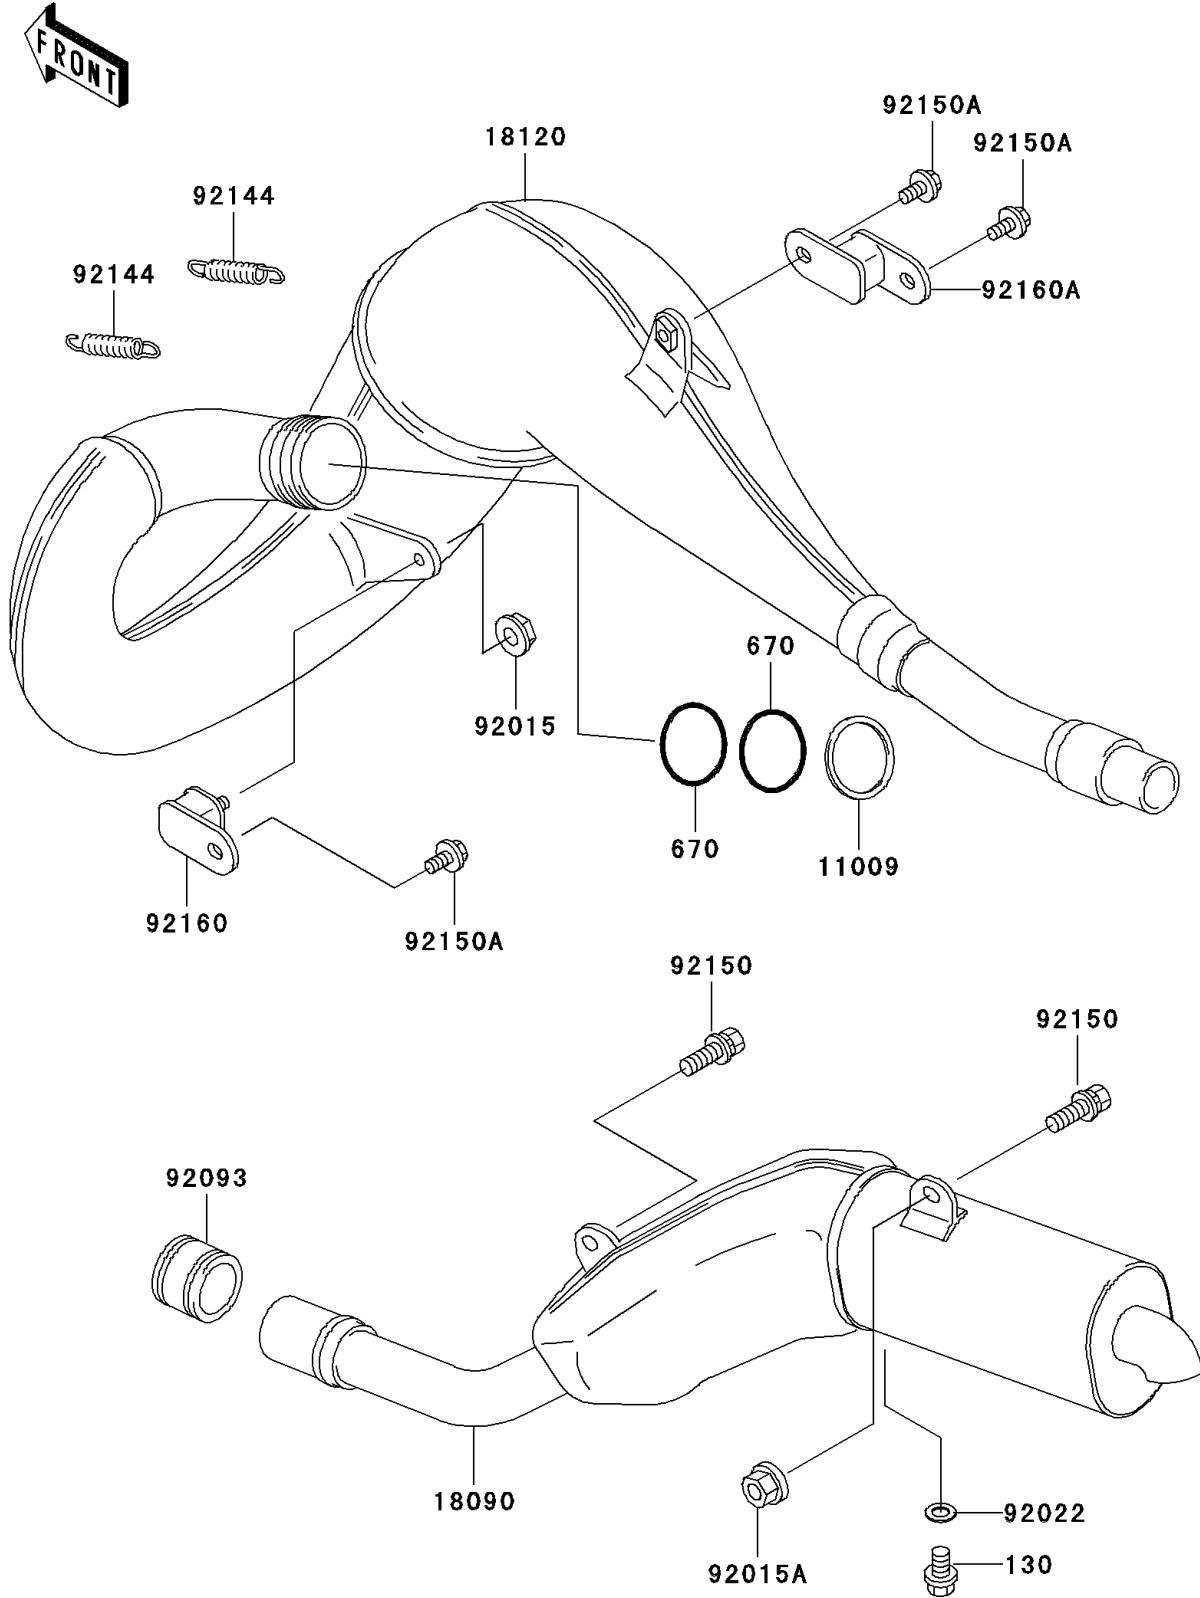

2004 KDX200 PARTS DIAGRAM

Muffler(s)

E1140

2004 KDX200 PARTS LIST

Muffler(s)

ITEM NAME	PART NUMBER	QUANTITY
BOLT-FLANGED (Ref # 130)	130J0812	1
O RING,39MM (Ref # 670)	670E3039	2
GASKET,EXHAUST PIPE (Ref # 11009)	11009-1995	1
BODY-COMP-MUFFLER (Ref # 18090)	18090-1566	1
CHAMBER-EXHAUST (Ref # 18120)	18120-1074	1
NUT,6MM (Ref # 92015)	92015-1365	1
NUT,FLANGED,LOCK,8MM (Ref # 92015A)	92015-1668	1
WASHER,8.2X14X1.0 (Ref # 92022)	92022-1488	1
SEAL,MUFFLER CONNECTING (Ref # 92093)	92093-1328	1
SPRING (Ref # 92144)	92144-1035	2
BOLT,8X20 (Ref # 92150)	92150-1859	2
BOLT,6X12 (Ref # 92150A)	92150-1891	3
DAMPER,MUFFLER,FR (Ref # 92160)	92160-1176	1
DAMPER,MUFFLER,RR (Ref # 92160A)	92160-1201	1