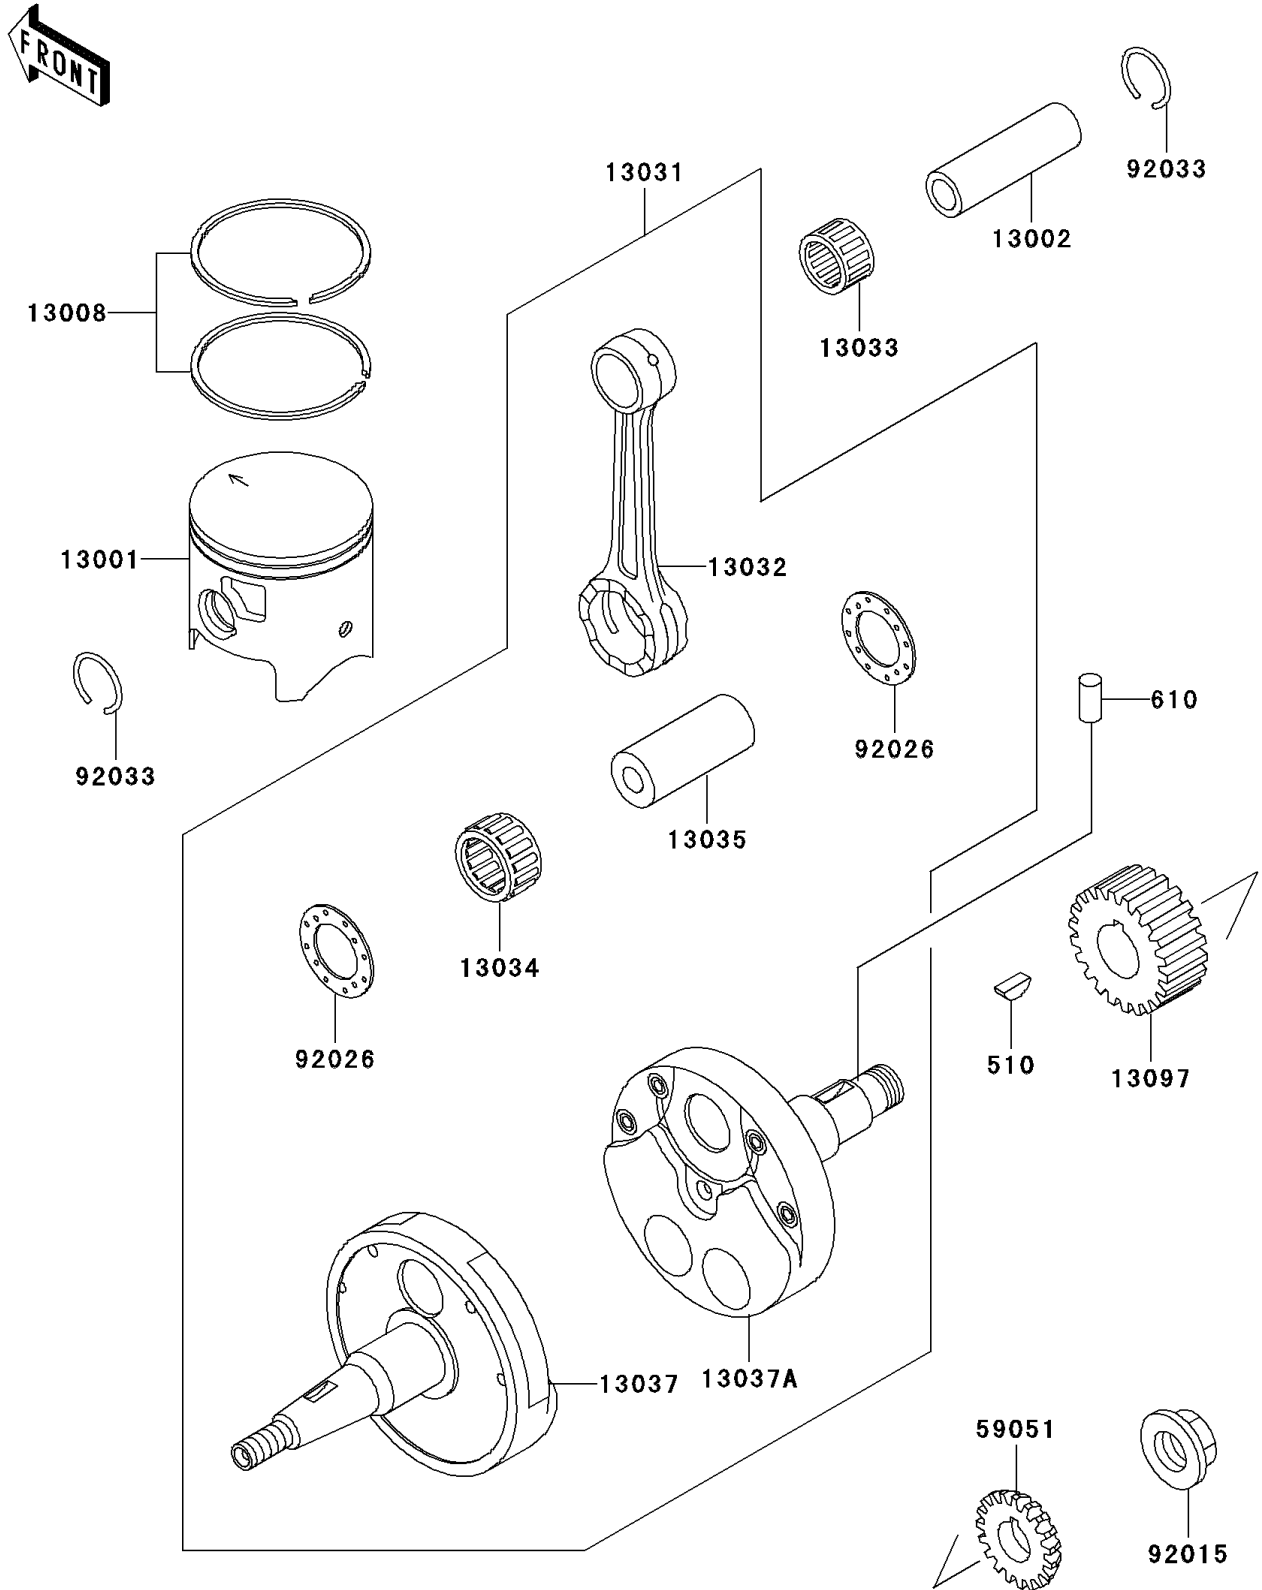

2004 KDX200 PARTS DIAGRAM

Crankshaft/Piston(s)

E1320

2004 KDX200 PARTS LIST

Crankshaft/Piston(s)

ITEM NAME	PART NUMBER	QUANTITY
KEY-WOODRUFF (Ref # 510)	510A5100	1
ROLLER,4X8 (Ref # 610)	610A0408	1
PISTON-ENGINE (Ref # 13001)	13001-1317	1
PIN-PISTON (Ref # 13002)	13002-1053	1
RING-SET-PISTON (Ref # 13008)	13008-1116	1
CRANKSHAFT-COMP (Ref # 13031)	13031-1382	1
ROD-CONNECTING (Ref # 13032)	13032-1210	1
BEARING-SMALL END (Ref # 13033)	13033-1056	1
BEARING-BIG END,B4 (Ref # 13034)	13034-1081	1
PIN-CRANK (Ref # 13035)	13035-1010	1
CRANKSHAFT,LH (Ref # 13037)	13037-1488	1
CRANKSHAFT,RH (Ref # 13037A)	13037-1490	1
GEAR-PRIMARY SPUR,22T (Ref # 13097)	13097-1320	1
GEAR-SPUR,WATER PUMP (Ref # 59051)	59051-1207	1
NUT,16MM (Ref # 92015)	92015-1581	1
SPACER,22.5X37X1.0 (Ref # 92026)	92026-011	2
RING-SNAP,PISTON PIN (Ref # 92033)	92033-1242	2