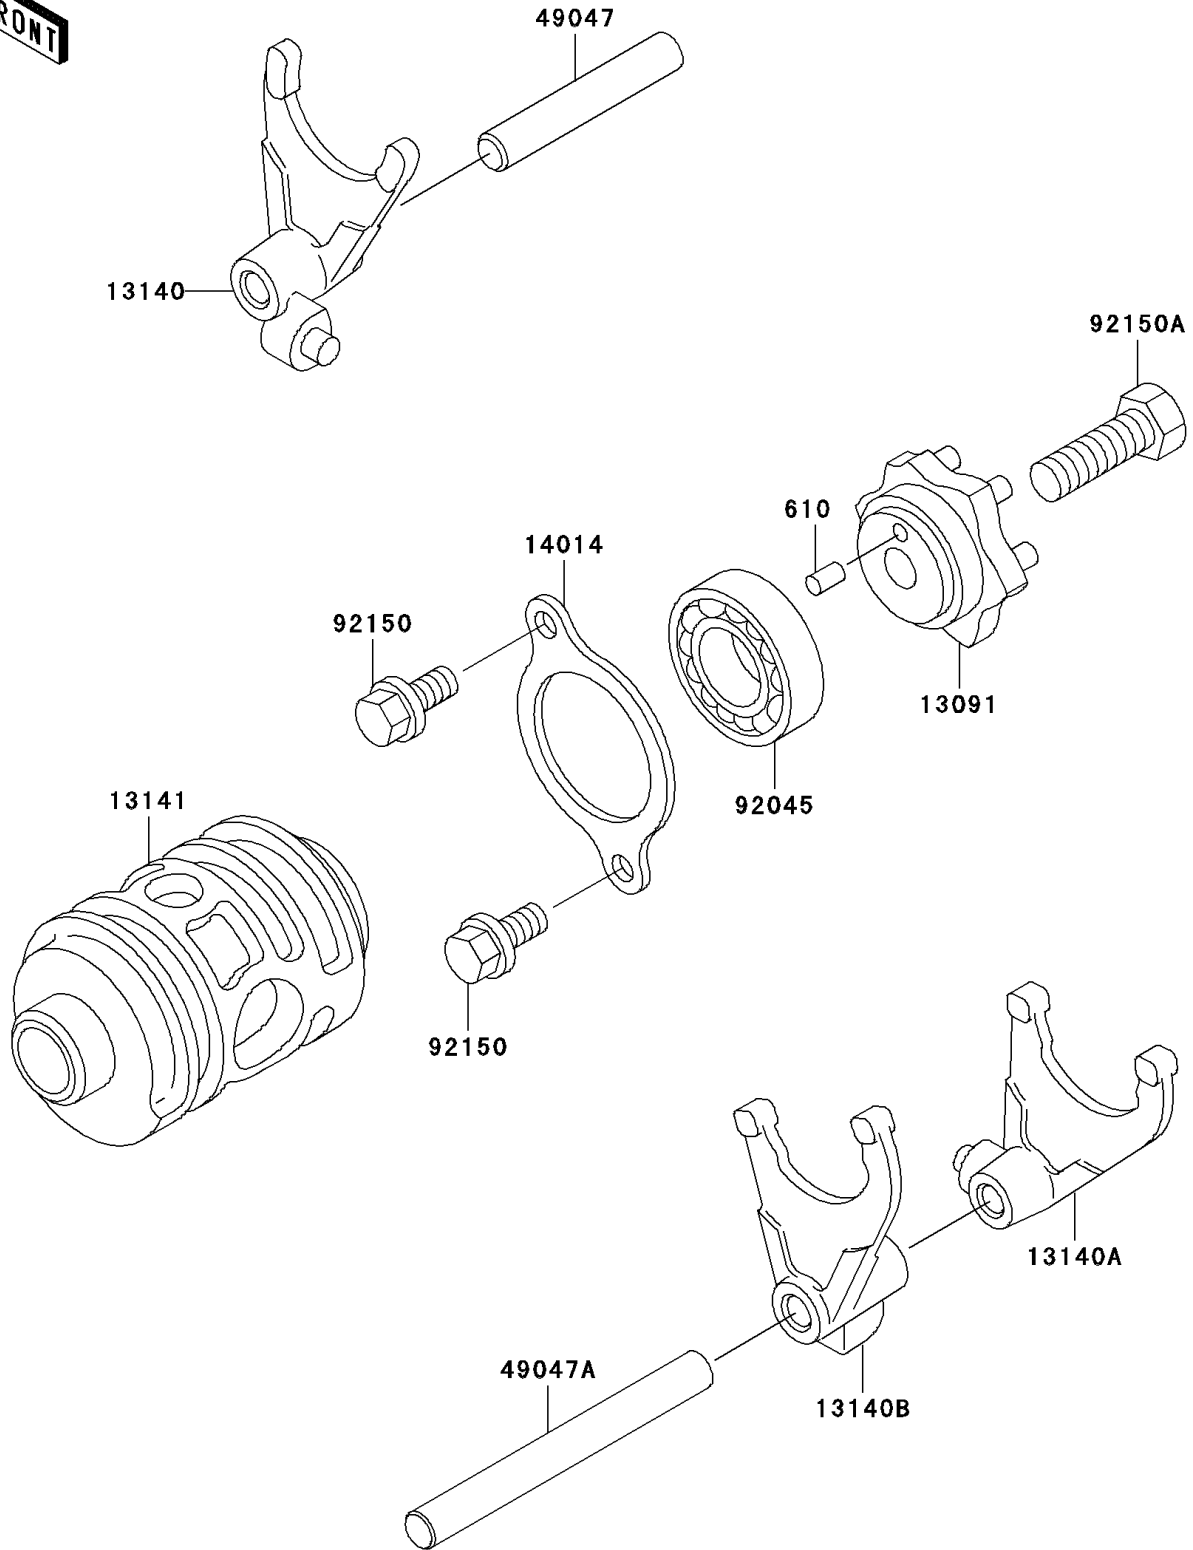

2004 KDX200 PARTS DIAGRAM

Gear Change Drum/Shift Fork(s)

E1362

2004 KDX200 PARTS LIST

Gear Change Drum/Shift Fork(s)

ITEM NAME	PART NUMBER	QUANTITY
ROLLER,4X8 (Ref # 610)	610A0408	1
HOLDER,CHANGE DRUM (Ref # 13091)	13091-1364	1
FORK-SHIFT,5TH&TOP (Ref # 13140)	13140-1074	1
FORK-SHIFT,LOW&4TH (Ref # 13140A)	13140-1243	1
FORK-SHIFT,2ND&3RD (Ref # 13140B)	13140-1244	1
DRUM-CHANGE (Ref # 13141)	13141-1117	1
PLATE-POSITION (Ref # 14014)	14014-1020	1
ROD-SHIFT,8X58 (Ref # 49047)	49047-1089	1
ROD-SHIFT,8X82.5 (Ref # 49047A)	49047-1090	1
BEARING-BALL (Ref # 92045)	92045-1319	1
BOLT,6X12 (Ref # 92150)	92150-1868	2
BOLT,8X25 (Ref # 92150A)	92150-1911	1