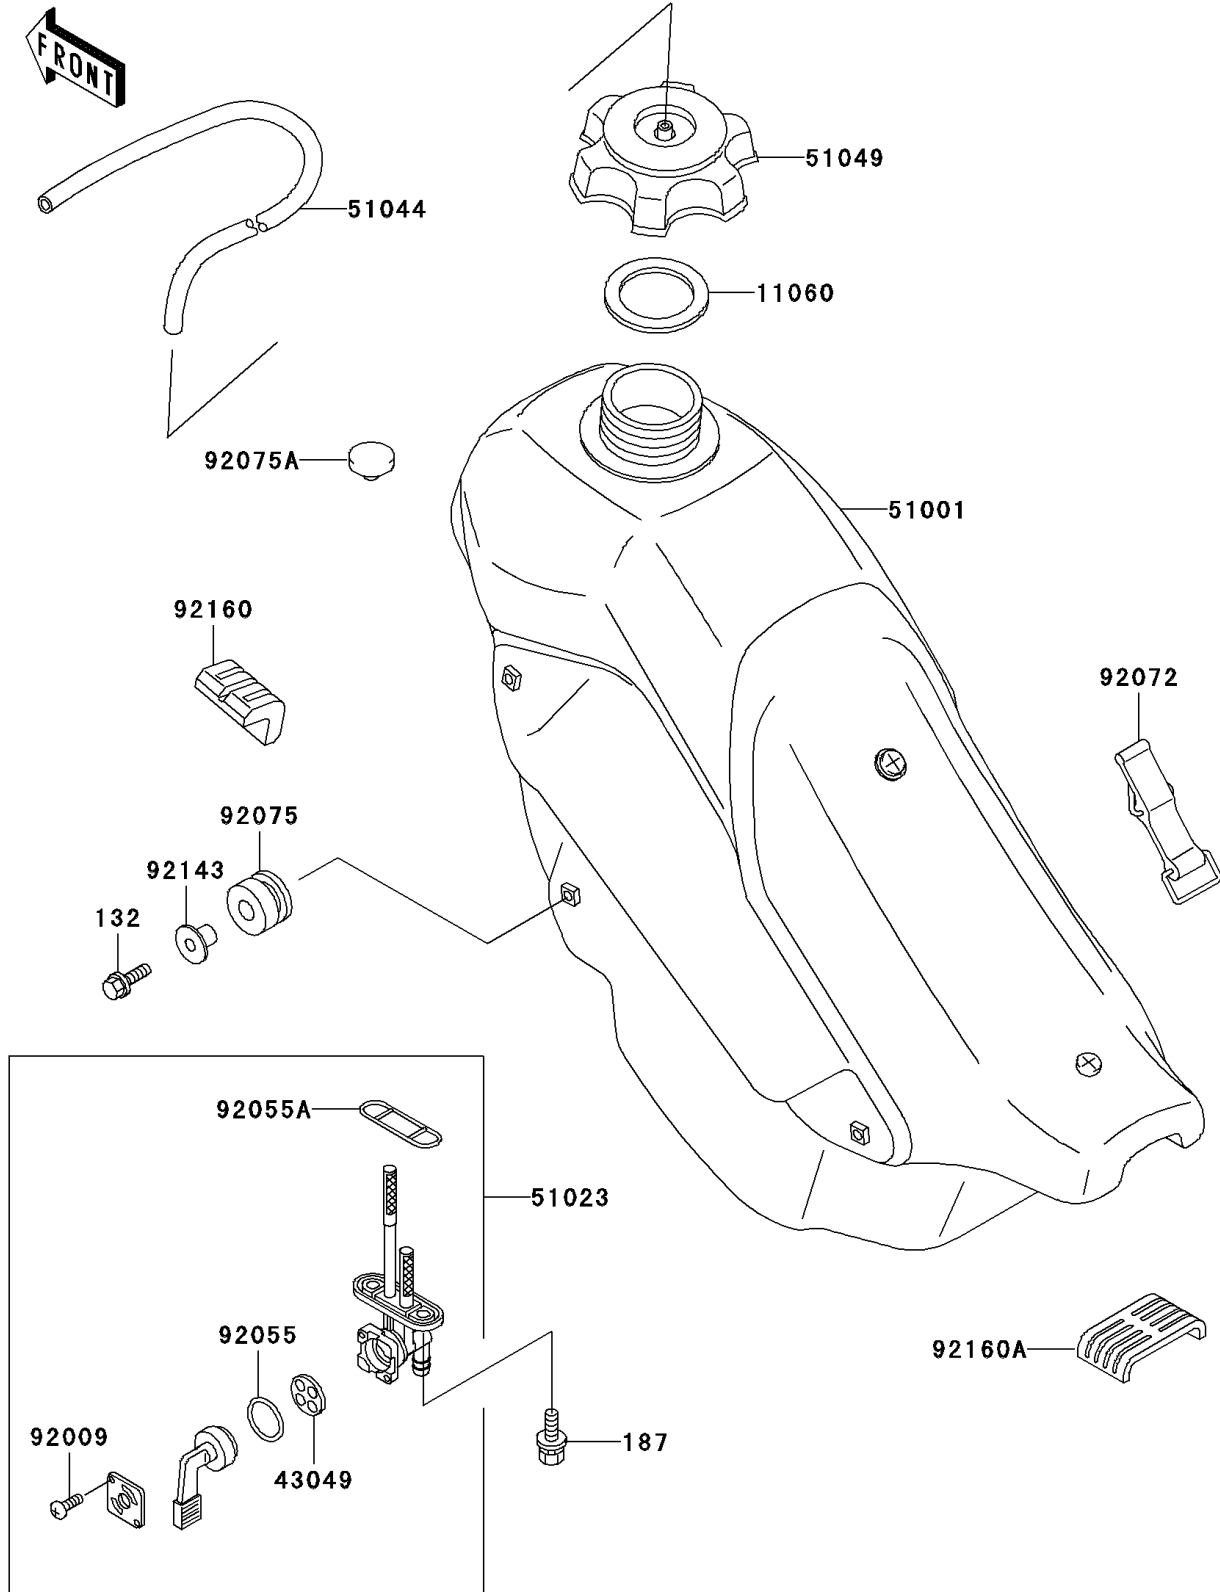

2004 KDX200 PARTS DIAGRAM

Fuel Tank

F2410

2004 KDX200 PARTS LIST

Fuel Tank

ITEM NAME	PART NUMBER	QUANTITY
BOLT-FLANGED-SMALL (Ref # 132)	132G0620	2
BOLT-UPSET-WSP (Ref # 187)	187B0616	2
GASKET,FUEL TANK CAP (Ref # 11060)	11060-1340	1
PACKING,VALVE (Ref # 43049)	43049-1102	1
TANK-COMP-FUEL,F.BLACK (Ref # 51001)	51001-1668-6Z	1
TAP-ASSY,FUEL (Ref # 51023)	51023-1359	1
TUBE-ASSY (Ref # 51044)	51044-1185	1
CAP-TANK,FUEL (Ref # 51049)	51049-1108	1
SCREW,3X5 (Ref # 92009)	92009-1123	2
RING-O,FUEL TAP LEVER (Ref # 92055)	92055-1111	1
RING-O,FUEL TAP PACKING (Ref # 92055A)	92055-1348	1
BAND,FUEL TANK (Ref # 92072)	92072-1229	1
DAMPER,RUBBER (Ref # 92075)	92075-1123	2
DAMPER (Ref # 92075A)	92075-281	1
COLLAR (Ref # 92143)	92143-1353	2
DAMPER,FUEL TANK (Ref # 92160)	92160-1328	4
DAMPER,FUEL TANK,RR (Ref # 92160A)	92160-1397	1