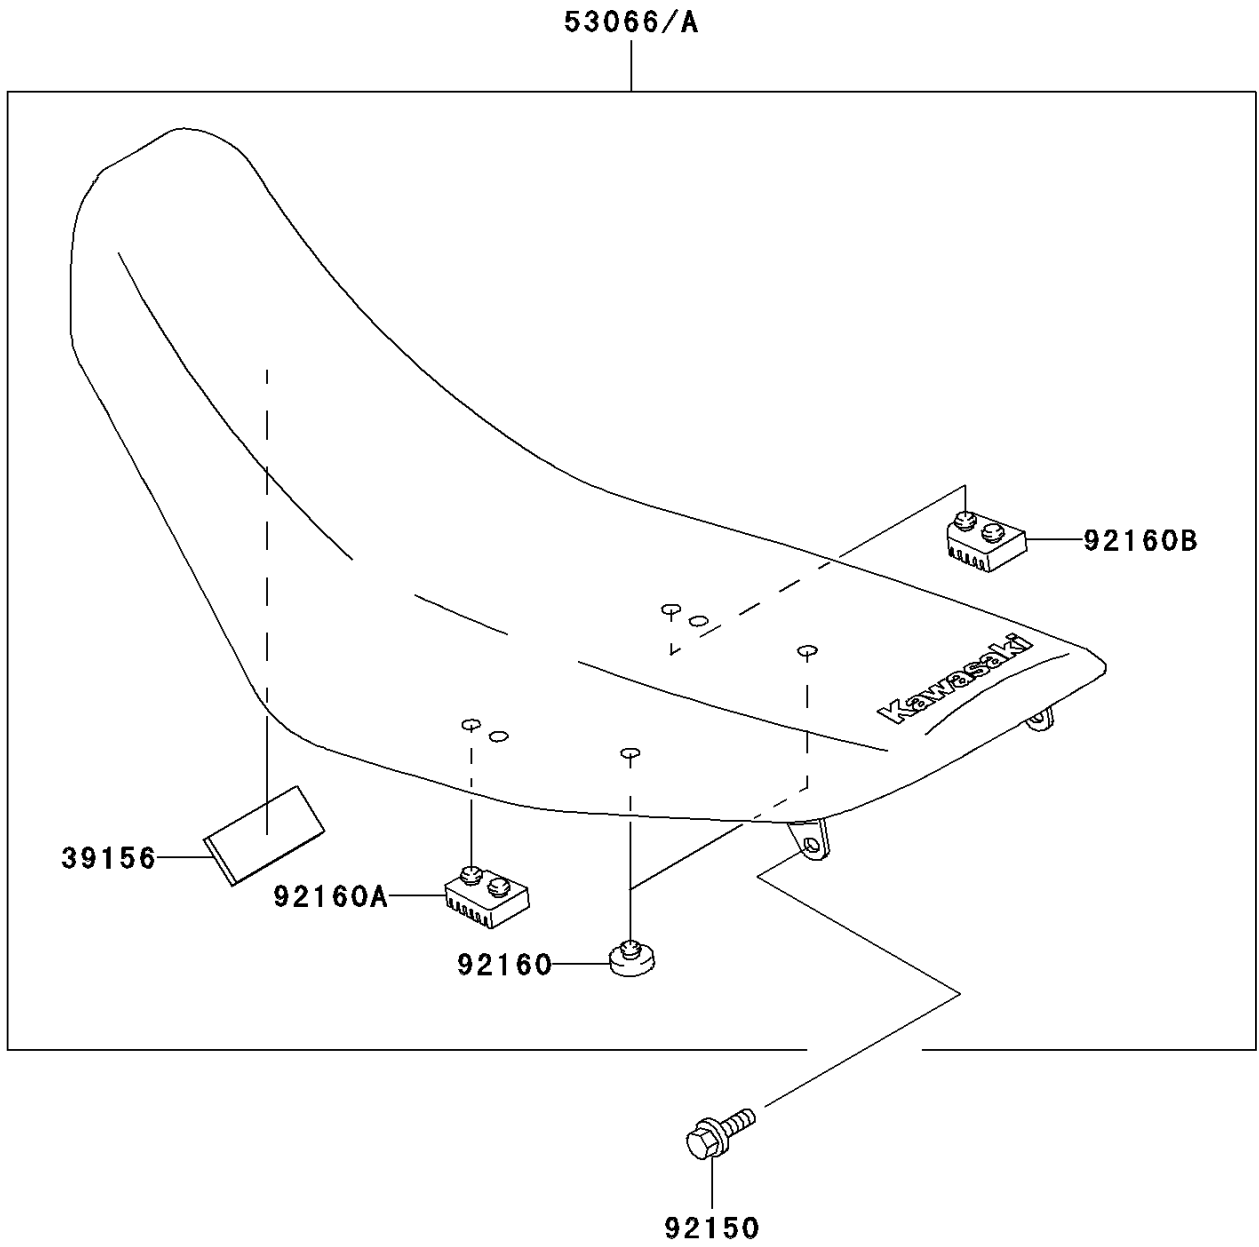

2004 KDX200 PARTS DIAGRAM

Seat

F2510

2004 KDX200 PARTS LIST

Seat

ITEM NAME	PART NUMBER	QUANTITY
PAD (Ref # 39156)	39156-1419	1
SEAT-ASSY,DUAL,BLACK (Ref # 53066A)	53066-1052-MW	1
BOLT,6X14 (Ref # 92150)	92150-1340	1
DAMPER (Ref # 92160)	92160-1396	2
DAMPER,SEAT,LH (Ref # 92160A)	92160-1575	1
DAMPER,SEAT,RH (Ref # 92160B)	92160-1576	1