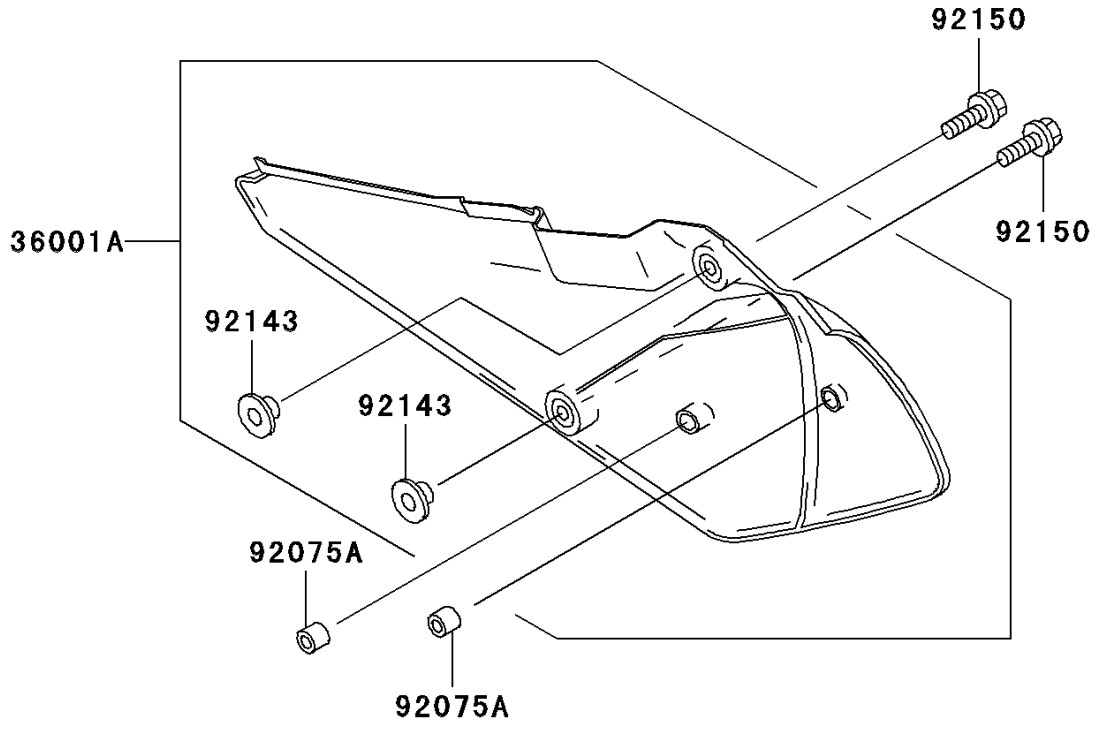

2004 KDX200 PARTS DIAGRAM

Side Covers/Chain Cover

F2610

2004 KDX200 PARTS LIST

Side Covers/Chain Cover

ITEM NAME	PART NUMBER	QUANTITY
SCREW-ASSY (Ref # 23013)	23013-1051	1
COVER-SIDE,LH,S.WHITE (Ref # 36001)	36001-1526-266	1
COVER-SIDE,RH,S.WHITE (Ref # 36001A)	36001-1527-266	1
GROMMET (Ref # 92071)	92071-056	1
DAMPER (Ref # 92075)	92075-1967	1
DAMPER,AIR FILTER (Ref # 92075A)	92075-217	2
COLLAR (Ref # 92143)	92143-1196	3
BOLT,6X20 (Ref # 92150)	92150-1339	2