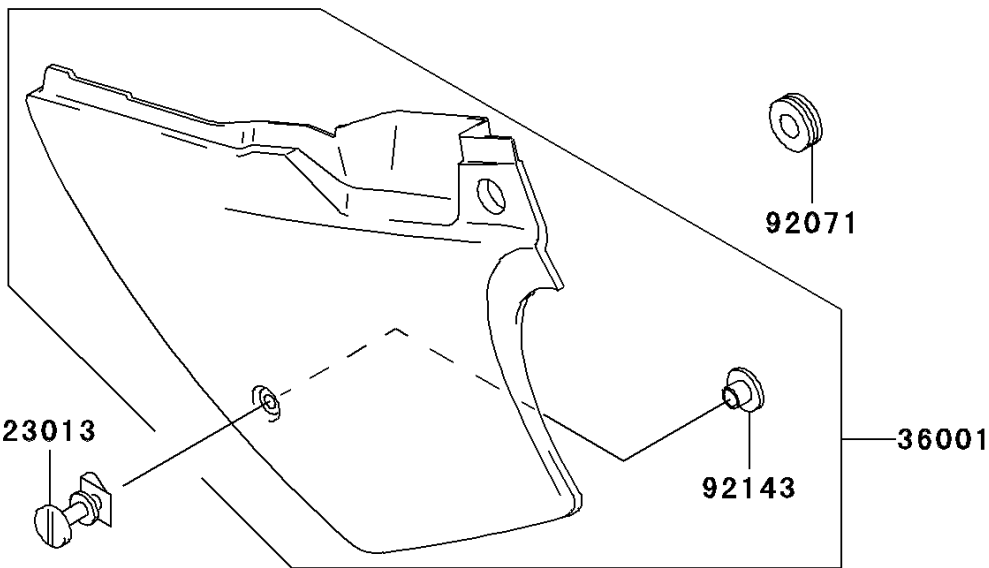

2004 KDX200 PARTS DIAGRAM

Side Covers/Chain Cover

F2610

2004 KDX200 PARTS LIST

Side Covers/Chain Cover

ITEM NAME	PART NUMBER	QUANTITY
SCREW-ASSY (Ref # 23013)	23013-1051	1
COVER-SIDE,LH,S.WHITE (Ref # 36001)	36001-1526-266	1
COVER-SIDE,RH,S.WHITE (Ref # 36001A)	36001-1527-266	1
GROMMET (Ref # 92071)	92071-056	1
DAMPER (Ref # 92075)	92075-1967	1
DAMPER,AIR FILTER (Ref # 92075A)	92075-217	2
COLLAR (Ref # 92143)	92143-1196	3
BOLT,6X20 (Ref # 92150)	92150-1339	2