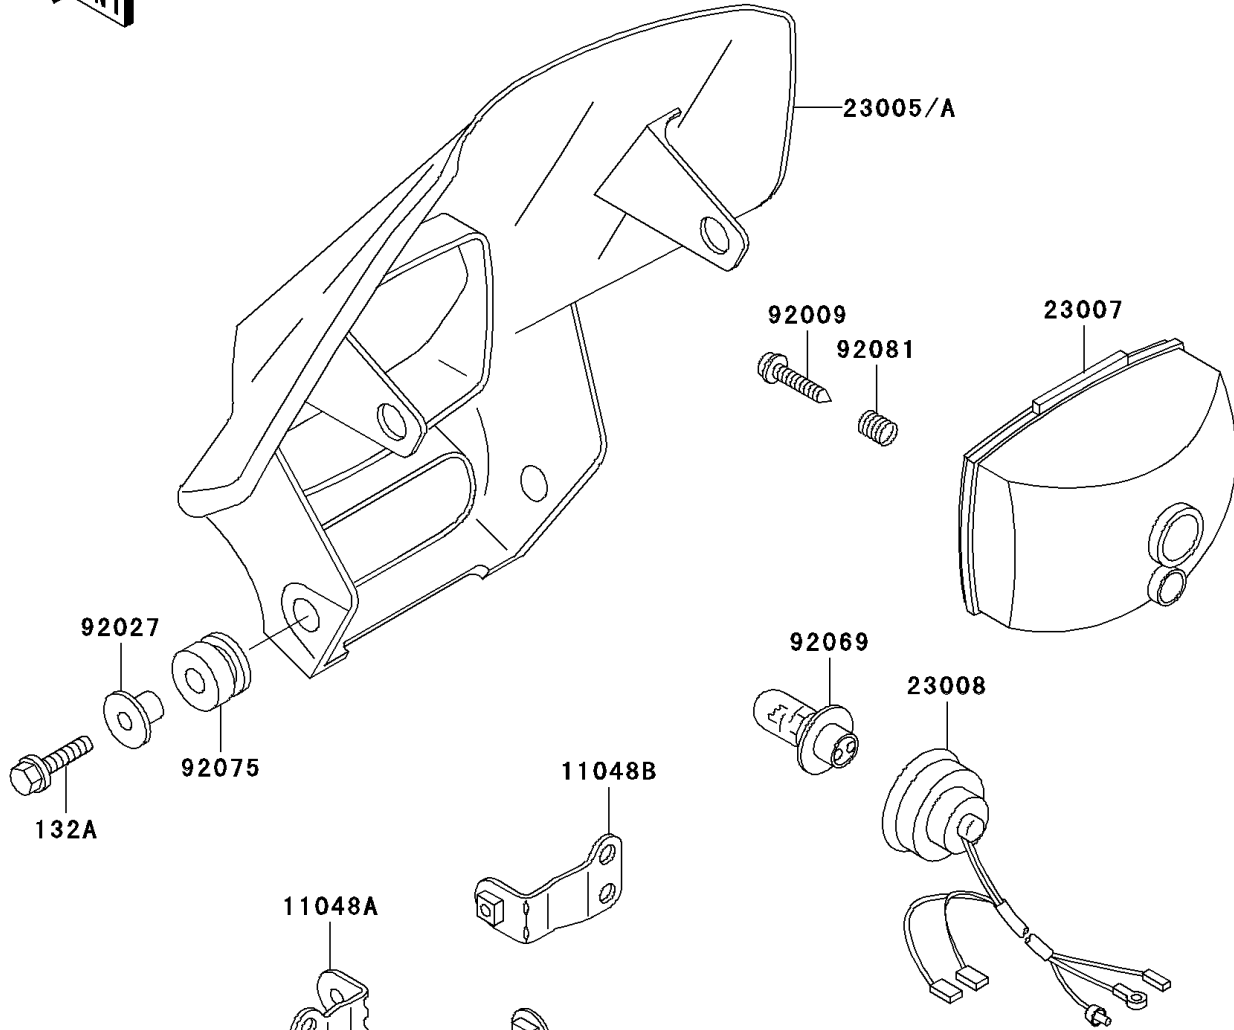

2004 KDX200 PARTS DIAGRAM

Headlight(s)

F2710

WD

2004 KDX200 PARTS LIST

Headlight(s)

ITEM NAME	PART NUMBER	QUANTITY
BOLT-FLANGED-SMALL (Ref # 132)	132G0612	2
BOLT-FLANGED-SMALL (Ref # 132A)	132G0620	4
BRACKET,HEAD LAMP,LWR (Ref # 11048)	11048-1089	1
BRACKET,HEAD LAMP,UPP,LH (Ref # 11048A)	11048-1534	1
BRACKET,HEAD LAMP,UPP,RH (Ref # 11048B)	11048-1535	1
BODY-COMP-HEAD LAMP,L.GREEN (Ref # 23005A)	23005-5044-6W	1
LENS-COMP,HEAD LAMP (Ref # 23007)	23007-1246	1
SOCKET-ASSY,HEAD LAMP (Ref # 23008)	23008-1513	1
SCREW,TAPPING (Ref # 92009)	92009-1695	1
COLLAR (Ref # 92027)	92027-1183	4
BULB,12V 30/30W (Ref # 92069)	92069-1080	1
DAMPER,RUBBER (Ref # 92075)	92075-1123	4
SPRING,FOUCUS ADJUSTING (Ref # 92081)	92081-1519	1