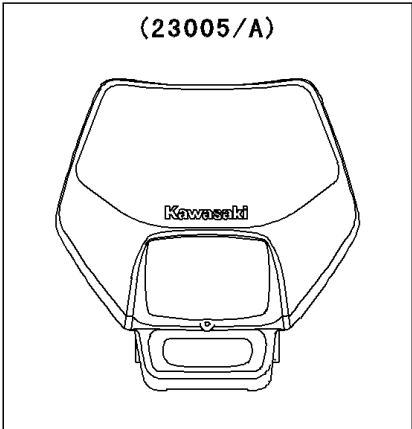

2004 KDX200 PARTS DIAGRAM

Headlight(s)

F2710

WD

2004 KDX200 PARTS LIST

Headlight(s)

ITEM NAME	PART NUMBER	QUANTITY
BOLT-FLANGED-SMALL (Ref # 132)	132G0612	2
BOLT-FLANGED-SMALL (Ref # 132A)	132G0620	4
BRACKET,HEAD LAMP,LWR (Ref # 11048)	11048-1089	1
BRACKET,HEAD LAMP,UPP,LH (Ref # 11048A)	11048-1534	1
BRACKET,HEAD LAMP,UPP,RH (Ref # 11048B)	11048-1535	1
BODY-COMP-HEAD LAMP,L.GREEN (Ref # 23005A)	23005-5044-6W	1
LENS-COMP,HEAD LAMP (Ref # 23007)	23007-1246	1
SOCKET-ASSY,HEAD LAMP (Ref # 23008)	23008-1513	1
SCREW,TAPPING (Ref # 92009)	92009-1695	1
COLLAR (Ref # 92027)	92027-1183	4
BULB,12V 30/30W (Ref # 92069)	92069-1080	1
DAMPER,RUBBER (Ref # 92075)	92075-1123	4
SPRING,FOUCUS ADJUSTING (Ref # 92081)	92081-1519	1