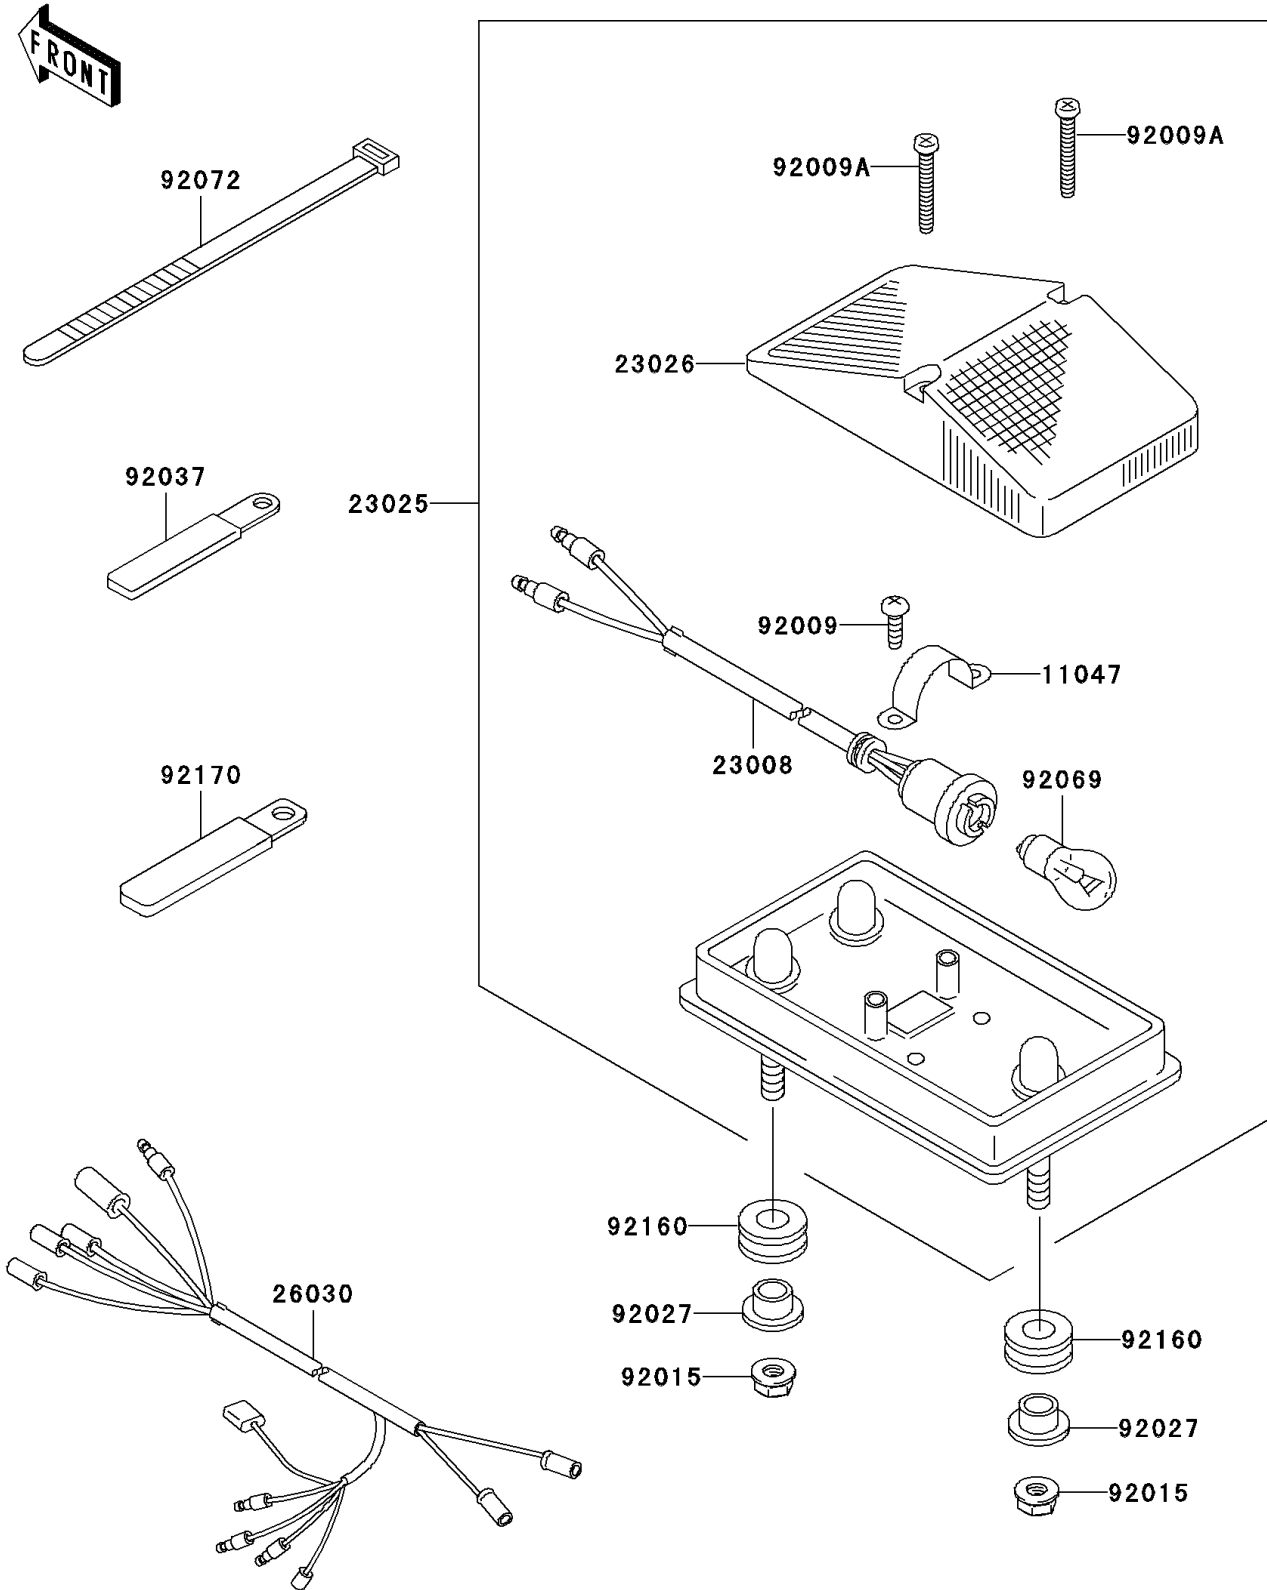

# 2004 KDX200 PARTS DIAGRAM

Taillight(s)

F2720

## 2004 KDX200 PARTS LIST

### Taillight(s)

ITEM NAME	PART NUMBER	QUANTITY
BRACKET,TAIL LAMP (Ref # 11047)	11047-1238	1
SOCKET-ASSY,TAIL LAMP (Ref # 23008)	23008-1462	1
LAMP-TAIL (Ref # 23025)	23025-1215	1
LENS,TAIL LAMP (Ref # 23026)	23026-1131	1
HARNESS,MAIN (Ref # 26030)	26030-1279	1
SCREW,TAPPING,4X10 (Ref # 92009)	92009-1021	2
SCREW,TAPPING,4X30 (Ref # 92009A)	92009-1647	2
NUT,FLANGED,6MM (Ref # 92015)	92015-1367	3
COLLAR,L=14.1 (Ref # 92027)	92027-1920	3
CLAMP,L=60 (Ref # 92037)	92037-1069	1
BULB,12V 10W (Ref # 92069)	92069-1072	1
BAND,L=202 (Ref # 92072)	92072-1195	5
DAMPER (Ref # 92160)	92160-1167	3
CLAMP,L=150 (Ref # 92170)	92170-1114	1