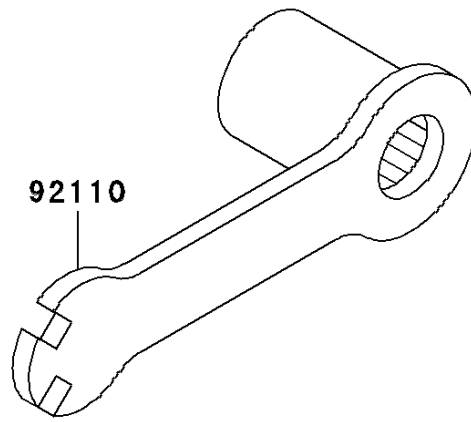

2004 KDX200 PARTS DIAGRAM

Owner's Tools

F2810

2004 KDX200 PARTS LIST

Owner's Tools

ITEM NAME	PART NUMBER	QUANTITY
GASKET-LIQUID,TUBE,100G,SILVER (Ref # 92104)	92104-002	1
TOOL-WRENCH,BOX,21MM&SPOKE (Ref # 92110)	92110-1142	1