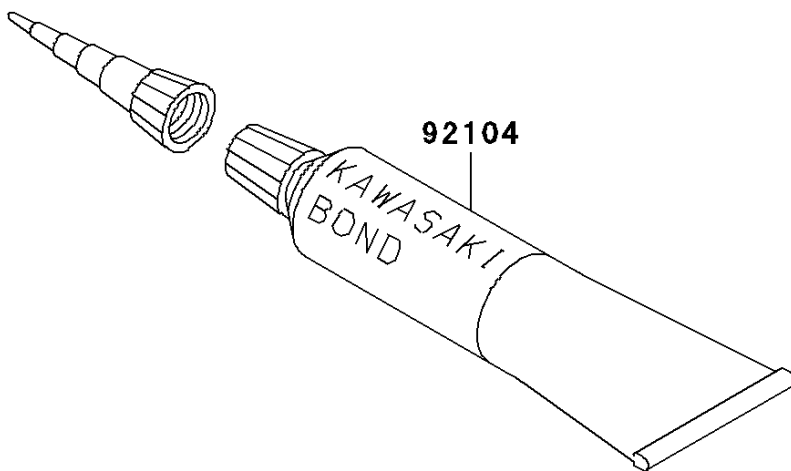

2004 KDX200 PARTS DIAGRAM

Owner's Tools

F2810

2004 KDX200 PARTS LIST

Owner's Tools

ITEM NAME	PART NUMBER	QUANTITY
GASKET-LIQUID,TUBE,100G,SILVER (Ref # 92104)	92104-002	1
TOOL-WRENCH,BOX,21MM&SPOKE (Ref # 92110)	92110-1142	1