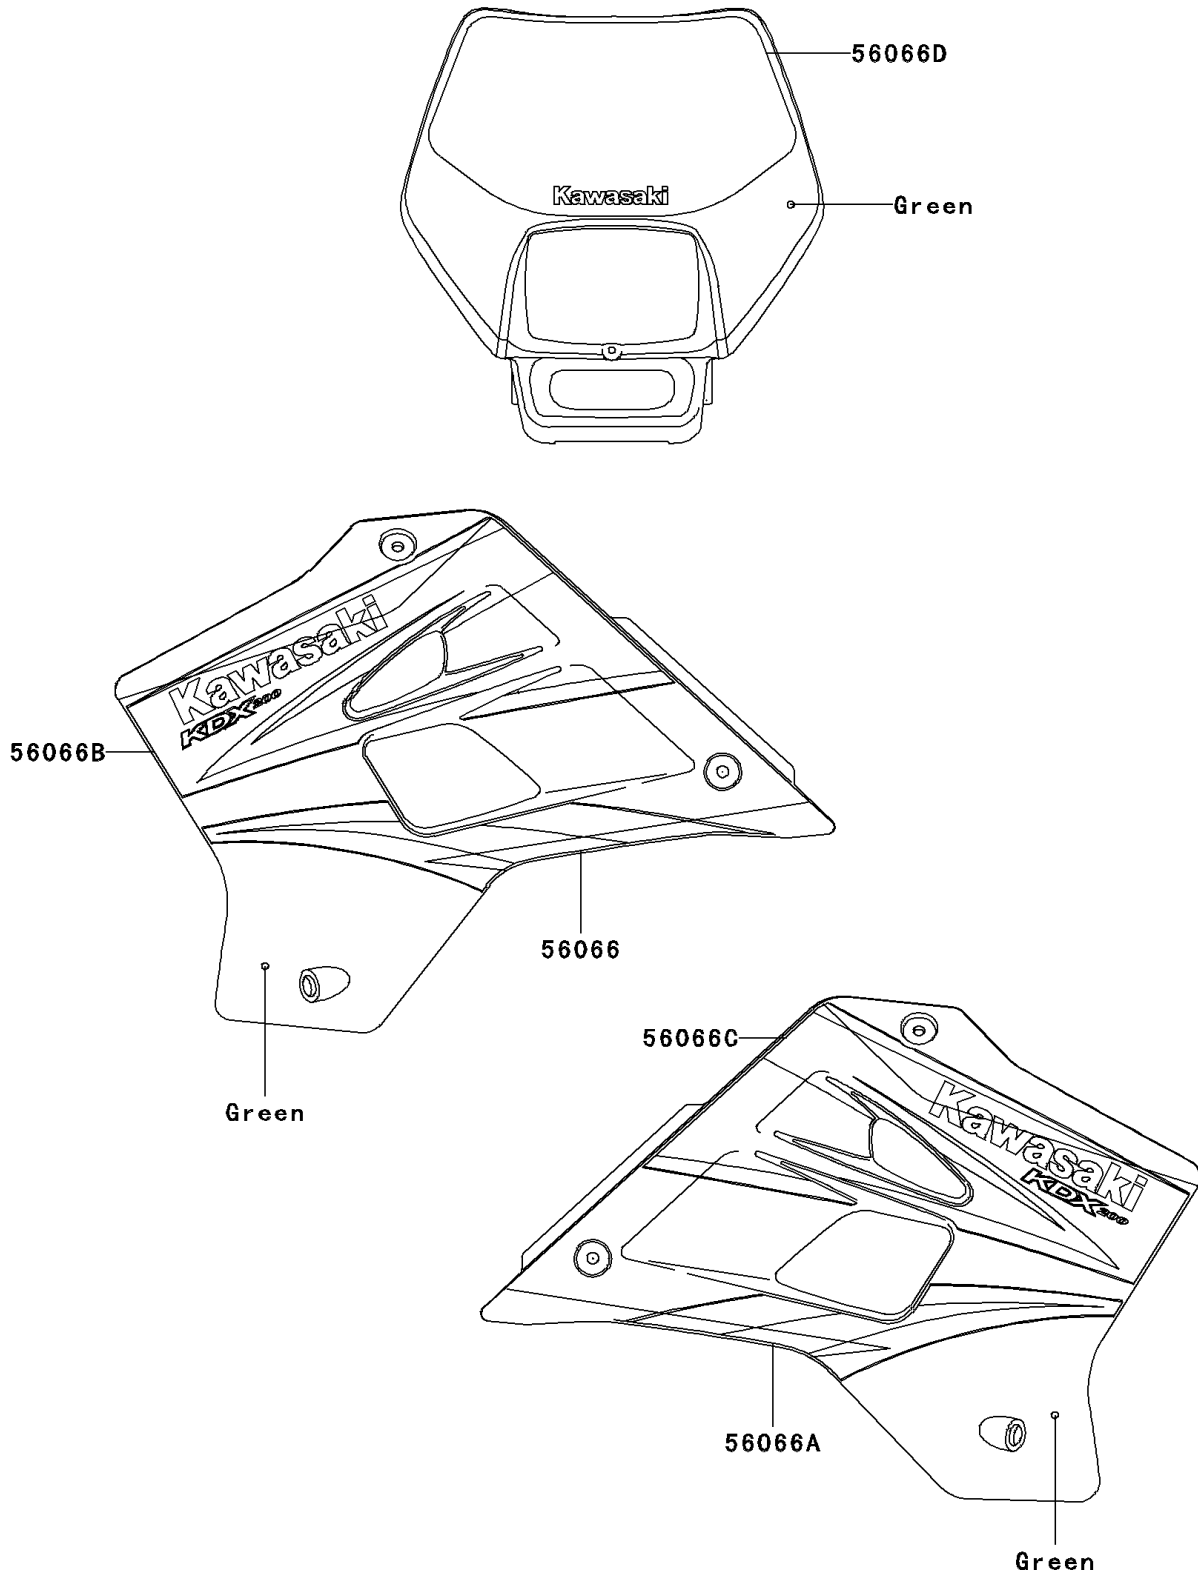

2004 KDX200 PARTS DIAGRAM

Decals(H10)

F2861

2004 KDX200 PARTS LIST

Decals(H10)

ITEM NAME	PART NUMBER	QUANTITY
PATTERN,SHROUD,LWR,LH (Ref # 56066)	56066-0394	1
PATTERN,SHROUD,LWR,RH (Ref # 56066A)	56066-0396	1
PATTERN,SHROUD,UPP,LH (Ref # 56066B)	56066-0397	1
PATTERN,SHROUD,UPP,RH (Ref # 56066C)	56066-0398	1
PATTERN,HEAD LAMP COVER (Ref # 56066D)	56066-1089	1