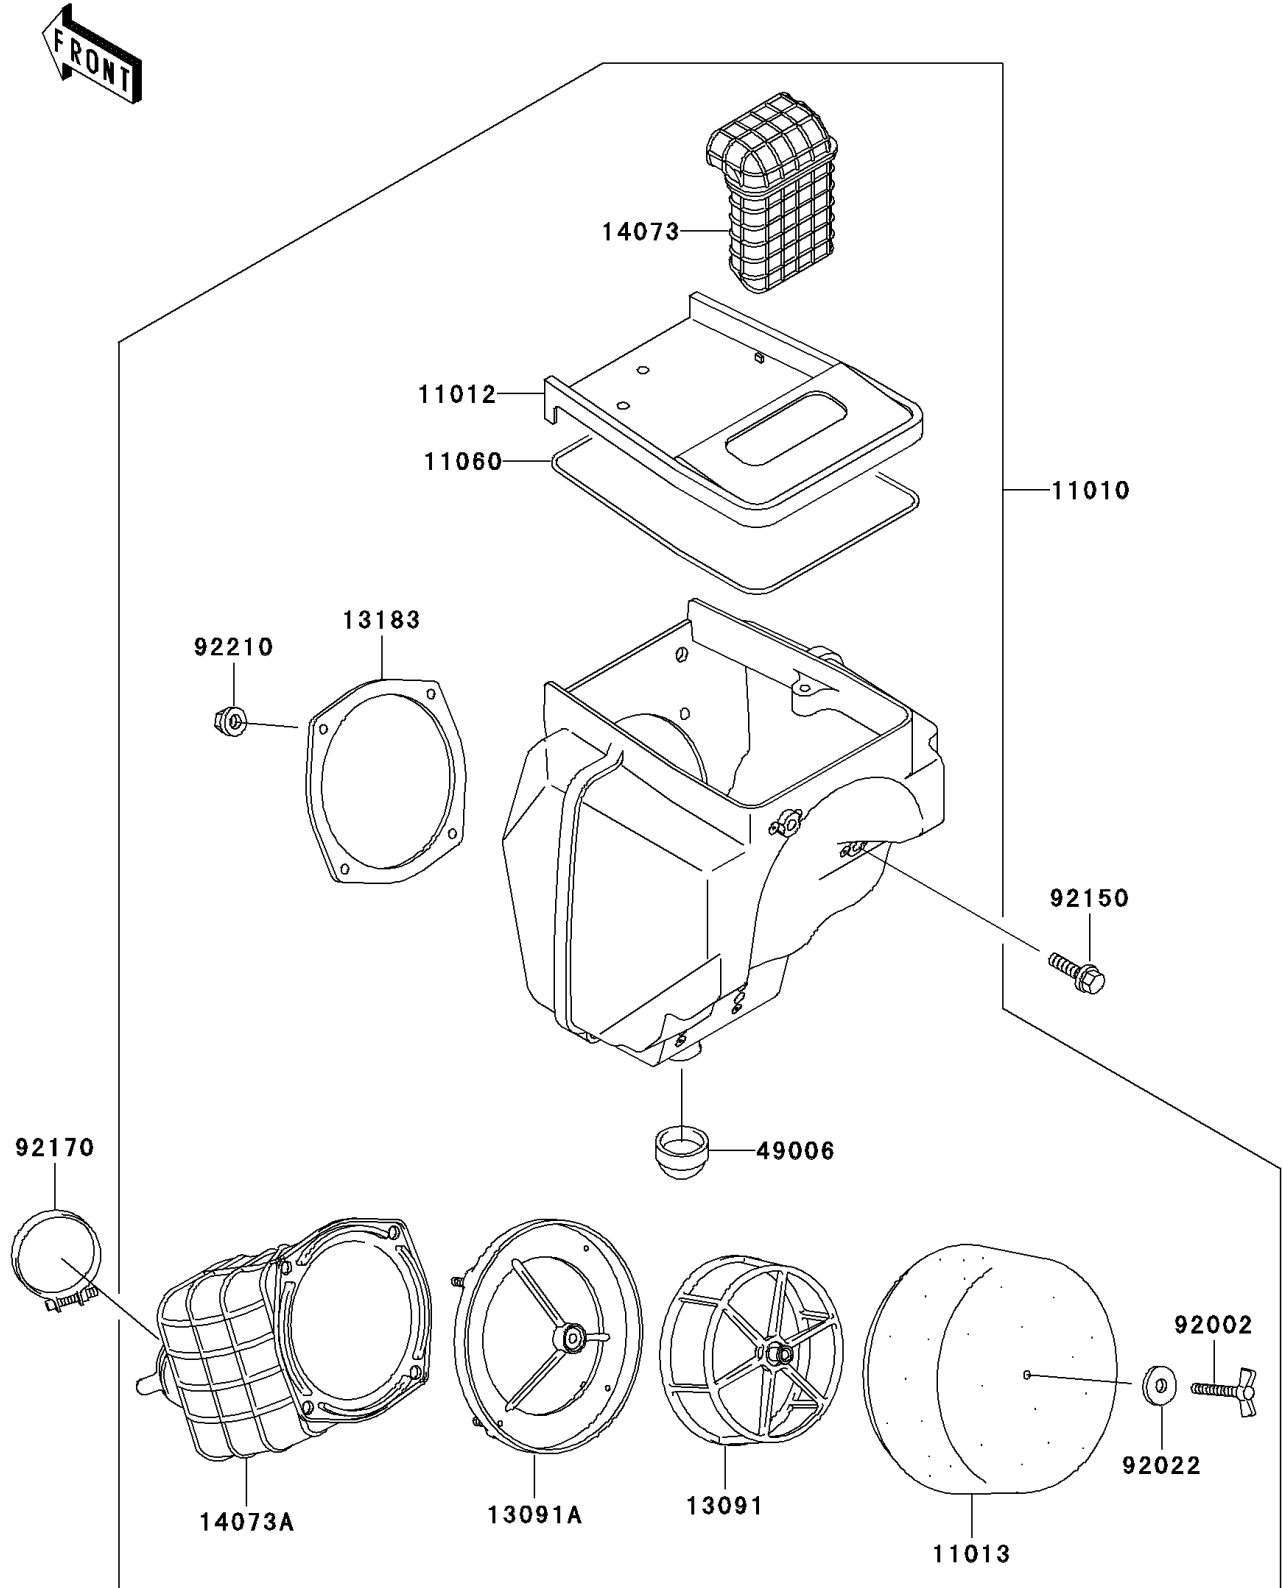

2001 KDX200 PARTS DIAGRAM

Air Cleaner

E1130

2001 KDX200 PARTS LIST

Air Cleaner

ITEM NAME	PART NUMBER	QUANTITY
FILTER-ASSY-AIR (Ref # 11010)	11010-1575	1
CAP,AIR FILTER (Ref # 11012)	11012-1913	1
ELEMENT-AIR FILTER (Ref # 11013)	11013-1260	1
GASKET,AIR FILTER (Ref # 11060)	11060-1664	1
HOLDER,ELEMENT (Ref # 13091)	13091-1454	1
HOLDER (Ref # 13091A)	13091-1951	1
PLATE,DUCT FITTING (Ref # 13183)	13183-1046	1
DUCT,AIR INLET (Ref # 14073)	14073-1577	1
DUCT,AIR FILTER (Ref # 14073A)	14073-1597	1
BOOT (Ref # 49006)	49006-1248	1
BOLT,WING (Ref # 92002)	92002-1719	1
WASHER,6.5X20X1.6 (Ref # 92022)	92022-125	1
BOLT,6X20 (Ref # 92150)	92150-1892	3
CLAMP,65MM (Ref # 92170)	92170-1563	1
NUT (Ref # 92210)	92210-1164	4