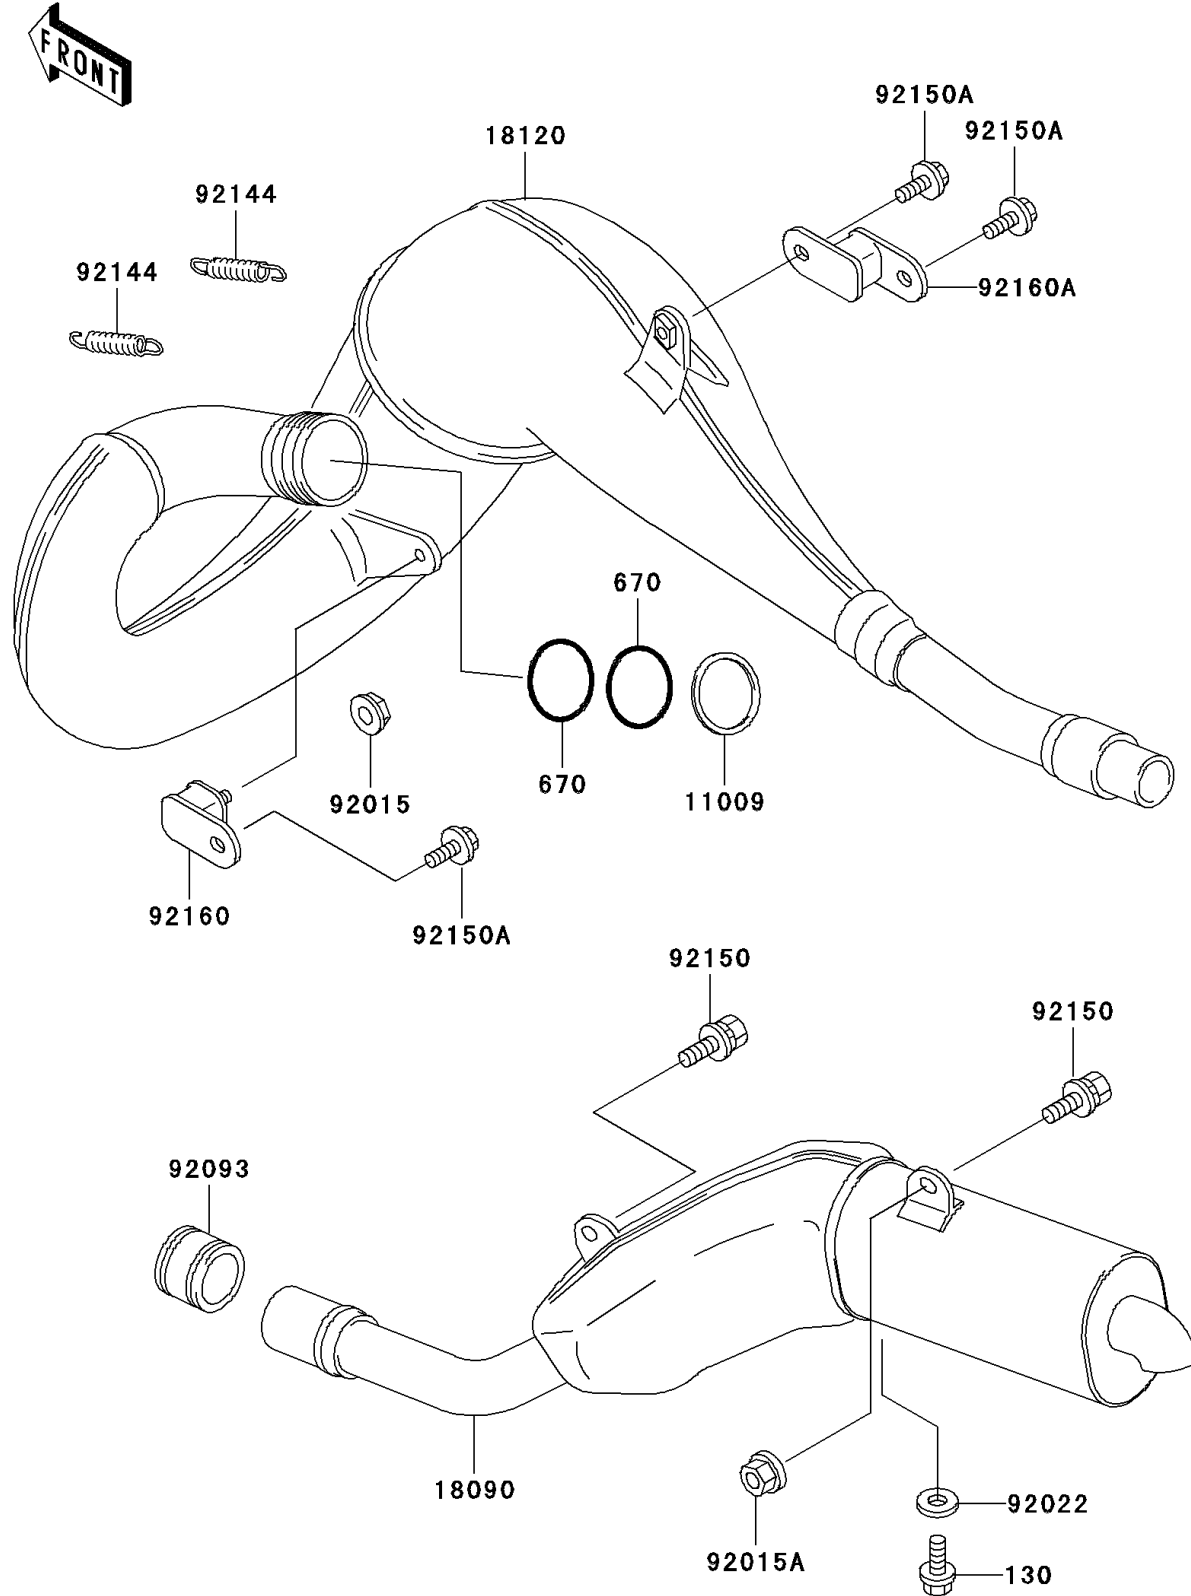

2001 KDX200 PARTS DIAGRAM

Muffler(s)

E1140

2001 KDX200 PARTS LIST

Muffler(s)

ITEM NAME	PART NUMBER	QUANTITY
BOLT-FLANGED (Ref # 130)	130J0812	1
O RING,39MM (Ref # 670)	670E3039	2
GASKET,EXHAUST PIPE (Ref # 11009)	11009-1995	1
BODY-COMP-MUFFLER (Ref # 18090)	18090-1566	1
CHAMBER-EXHAUST (Ref # 18120)	18120-1074	1
NUT,6MM (Ref # 92015)	92015-1365	1
NUT,FLANGED,LOCK,8MM (Ref # 92015A)	92015-1668	1
WASHER,8.2X14X1.0 (Ref # 92022)	92022-1488	1
SEAL,MUFFLER CONNECTING (Ref # 92093)	92093-1328	1
SPRING (Ref # 92144)	92144-1035	2
BOLT,8X20 (Ref # 92150)	92150-1859	2
BOLT,6X12 (Ref # 92150A)	92150-1891	3
DAMPER,MUFFLER,FR (Ref # 92160)	92160-1176	1
DAMPER,MUFFLER,RR (Ref # 92160A)	92160-1201	1