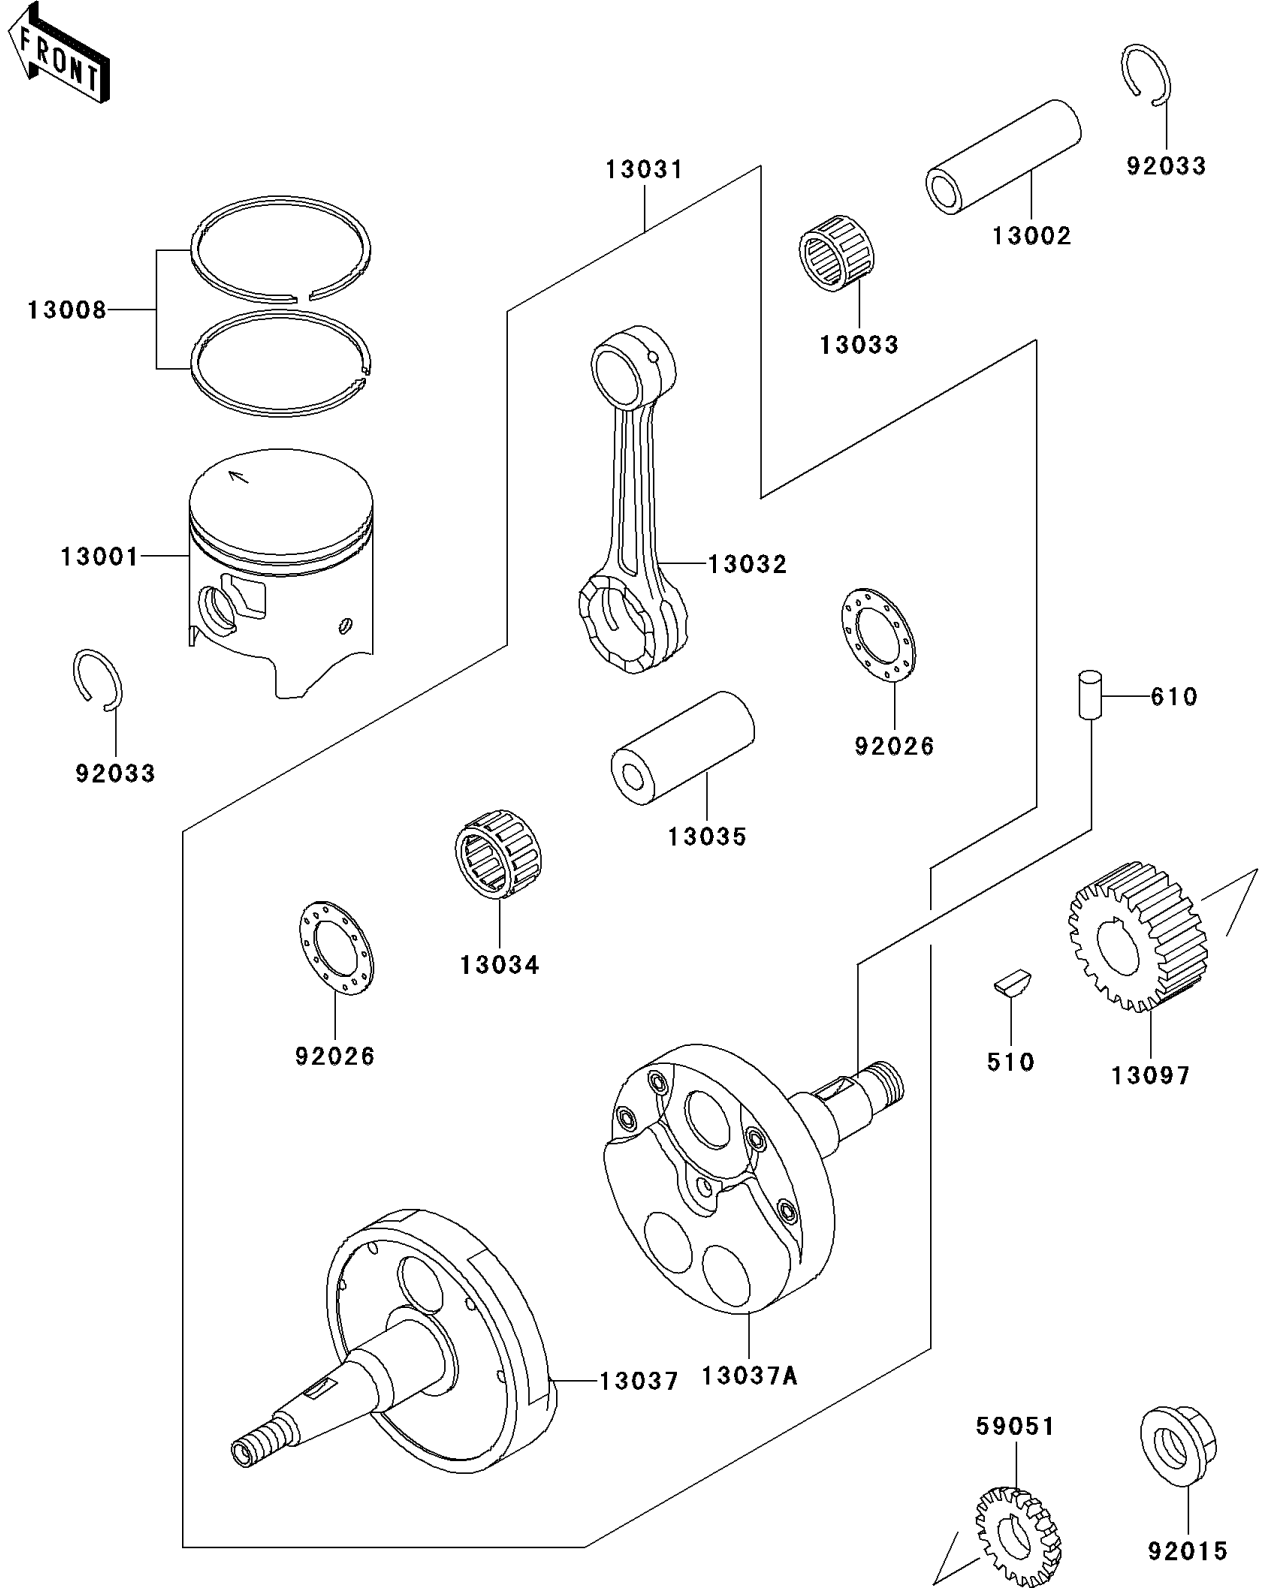

2003 KDX200 PARTS DIAGRAM

Crankshaft/Piston(s)

E1320

2003 KDX200 PARTS LIST

Crankshaft/Piston(s)

ITEM NAME	PART NUMBER	QUANTITY
KEY-WOODRUFF (Ref # 510)	510A5100	1
ROLLER,4X8 (Ref # 610)	610A0408	1
PISTON-ENGINE (Ref # 13001)	13001-1317	1
PIN-PISTON (Ref # 13002)	13002-1053	1
RING-SET-PISTON (Ref # 13008)	13008-1116	1
CRANKSHAFT-COMP (Ref # 13031)	13031-1382	1
ROD-CONNECTING (Ref # 13032)	13032-1210	1
BEARING-SMALL END (Ref # 13033)	13033-1056	1
BEARING-BIG END,B4 (Ref # 13034)	13034-1081	1
PIN-CRANK (Ref # 13035)	13035-1010	1
CRANKSHAFT,LH (Ref # 13037)	13037-1488	1
CRANKSHAFT,RH (Ref # 13037A)	13037-1490	1
GEAR-PRIMARY SPUR,22T (Ref # 13097)	13097-1320	1
GEAR-SPUR,WATER PUMP (Ref # 59051)	59051-1207	1
NUT,16MM (Ref # 92015)	92015-1581	1
SPACER,22.5X37X1.0 (Ref # 92026)	92026-011	2
RING-SNAP,PISTON PIN (Ref # 92033)	92033-1242	2