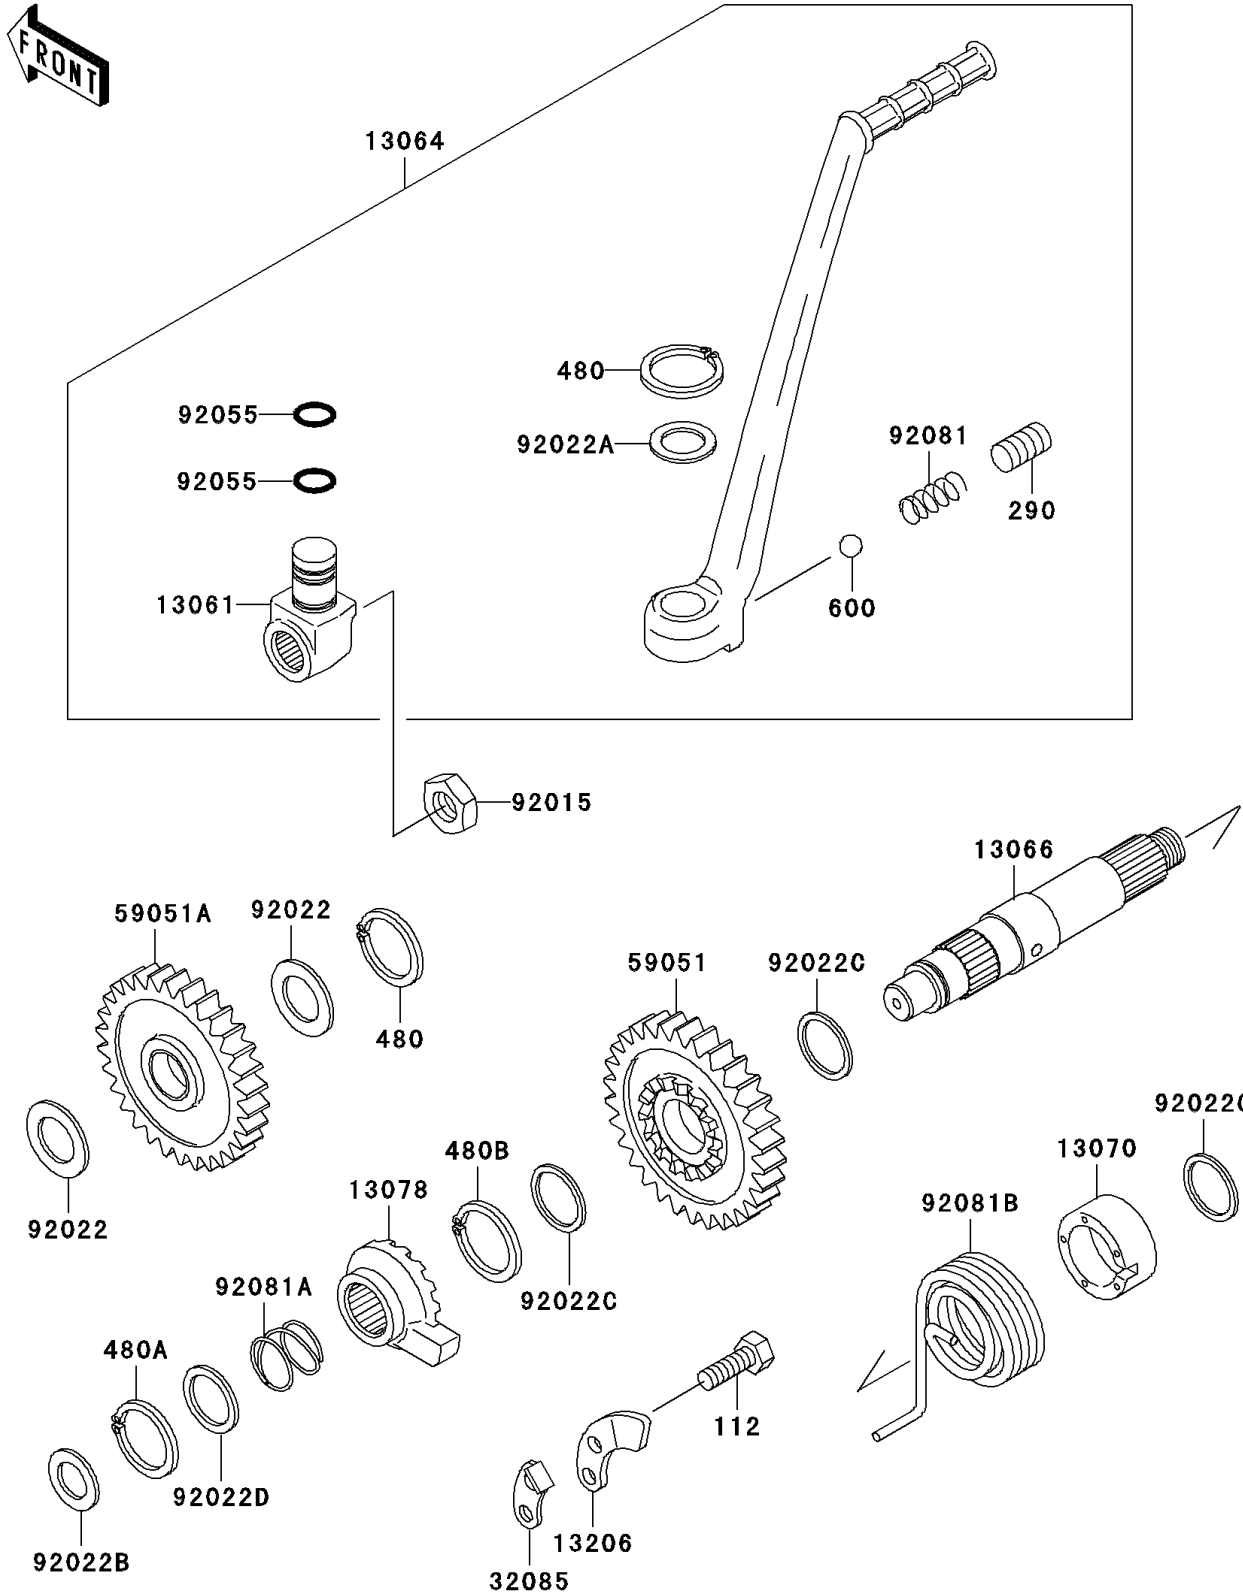

2001 KDX200 PARTS DIAGRAM

Kickstarter Mechanism

E1340

2001 KDX200 PARTS LIST

Kickstarter Mechanism

ITEM NAME	PART NUMBER	QUANTITY
-----------	-------------	----------