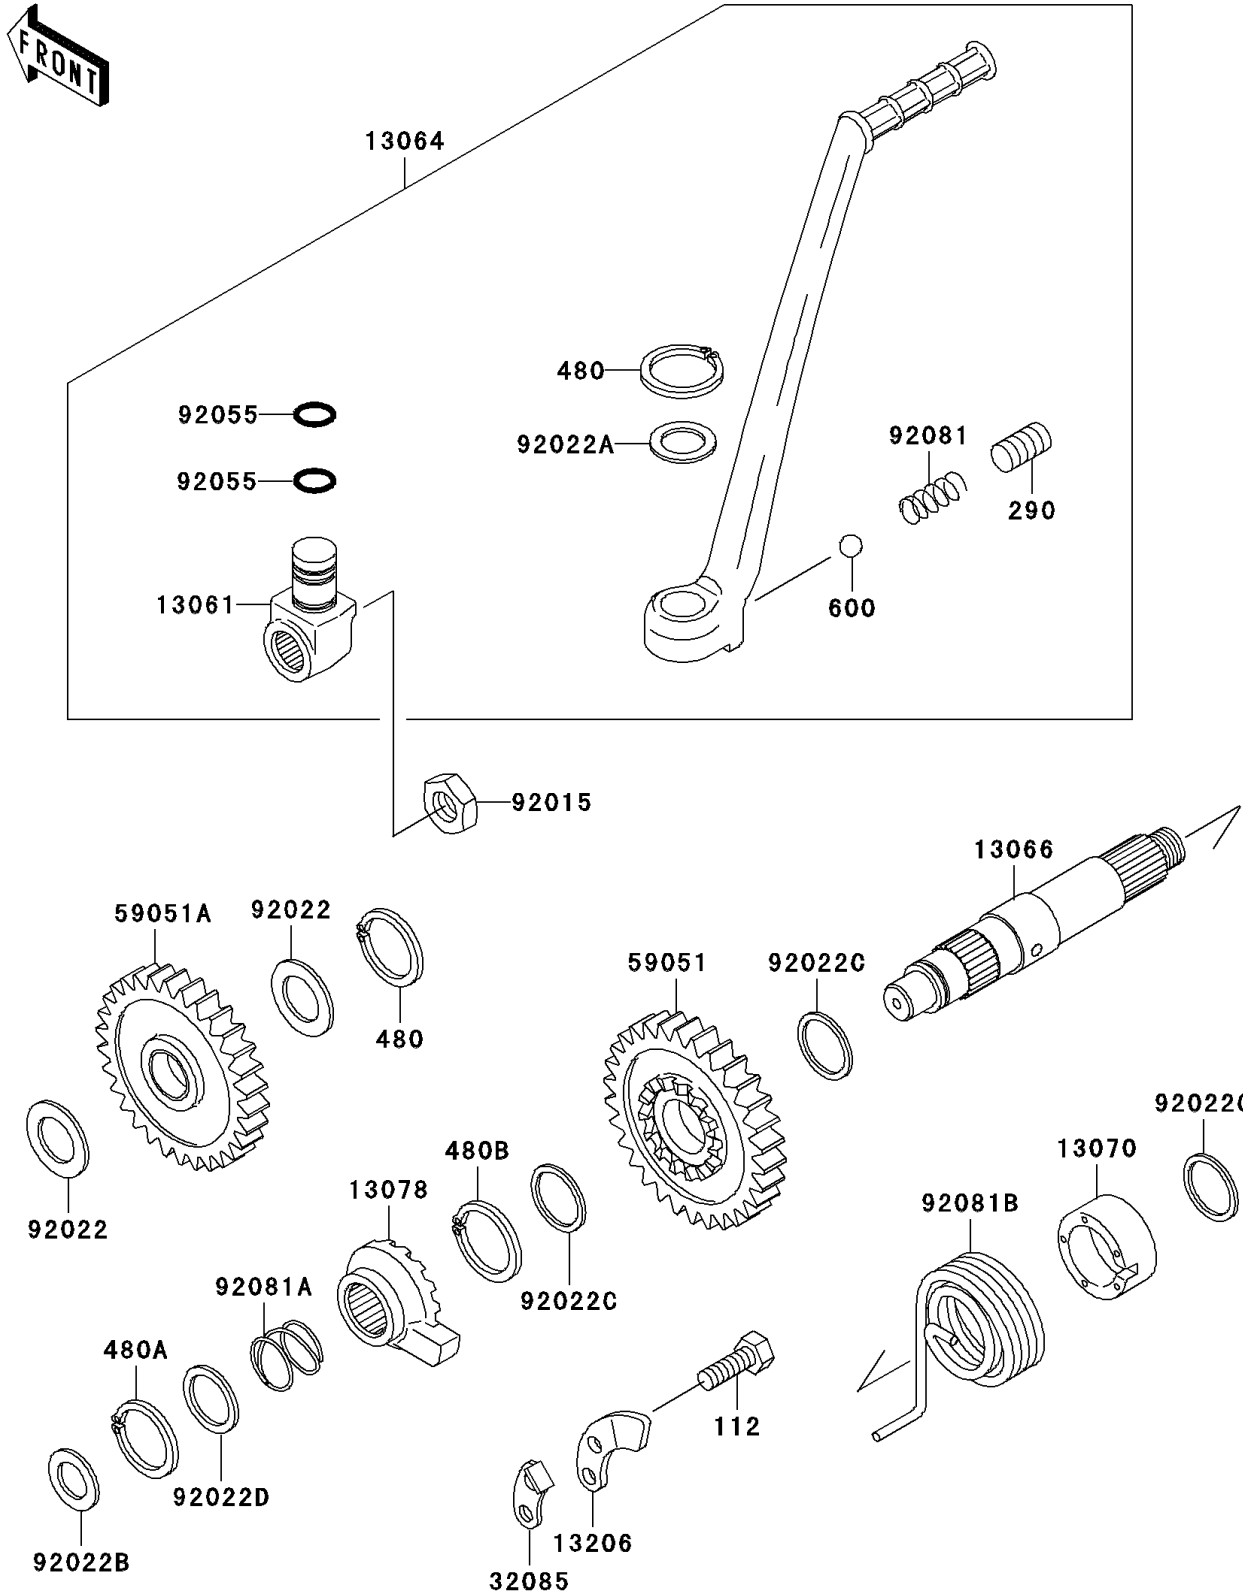

2003 KDX200 PARTS DIAGRAM

Kickstarter Mechanism

E1340

2003 KDX200 PARTS LIST

Kickstarter Mechanism

ITEM NAME	PART NUMBER	QUANTITY
BOLT-UPSET (Ref # 112)	112Y0618	2
SCREW-SET-SOCKET,8X8 (Ref # 290)	290Q0808	1
CIRCLIP-TYPE-C,15MM (Ref # 480)	480J1500	2
CIRCLIP-TYPE-C,16MM (Ref # 480A)	480J1600	1
CIRCLIP-TYPE-C,18MM (Ref # 480B)	480J1800	1
BALL-STEEL,1/4" (Ref # 600)	600A0800	1
BOSS,KICK PEDAL (Ref # 13061)	13061-1487	1
LEVER-ASSY-KICK,PEDAL (Ref # 13064)	13064-1174	1
SHAFT-KICK (Ref # 13066)	13066-1071	1
GUIDE,KICK SPRING (Ref # 13070)	13070-1063	1
RATCHET (Ref # 13078)	13078-1063	1
GUIDE-KICK (Ref # 13206)	13206-1061	1
STOPPER,KICKSTARTER (Ref # 32085)	32085-1016	1
GEAR-SPUR,KICKSTARTER (Ref # 59051)	59051-1224	1
GEAR-SPUR,KICK,30T (Ref # 59051A)	59051-1309	1
NUT,12MM (Ref # 92015)	92015-1958	1
WASHER,15.3X25X0.5 (Ref # 92022)	92022-1045	2
WASHER,16.3X24X1 (Ref # 92022A)	92022-1205	1
WASHER,12.3X20X0.5 (Ref # 92022B)	92022-269	1
WASHER,18.3X22X0.5 (Ref # 92022C)	92022-271	3
WASHER,16.8X22X0.5 (Ref # 92022D)	92022-315	1
RING-O,10X1.5 (Ref # 92055)	92055-061	2
SPRING,KICK PEDAL (Ref # 92081)	92081-020	1
SPRING,RATCHET (Ref # 92081A)	92081-122	1
SPRING,KICKSTARTER (Ref # 92081B)	92081-1926	1