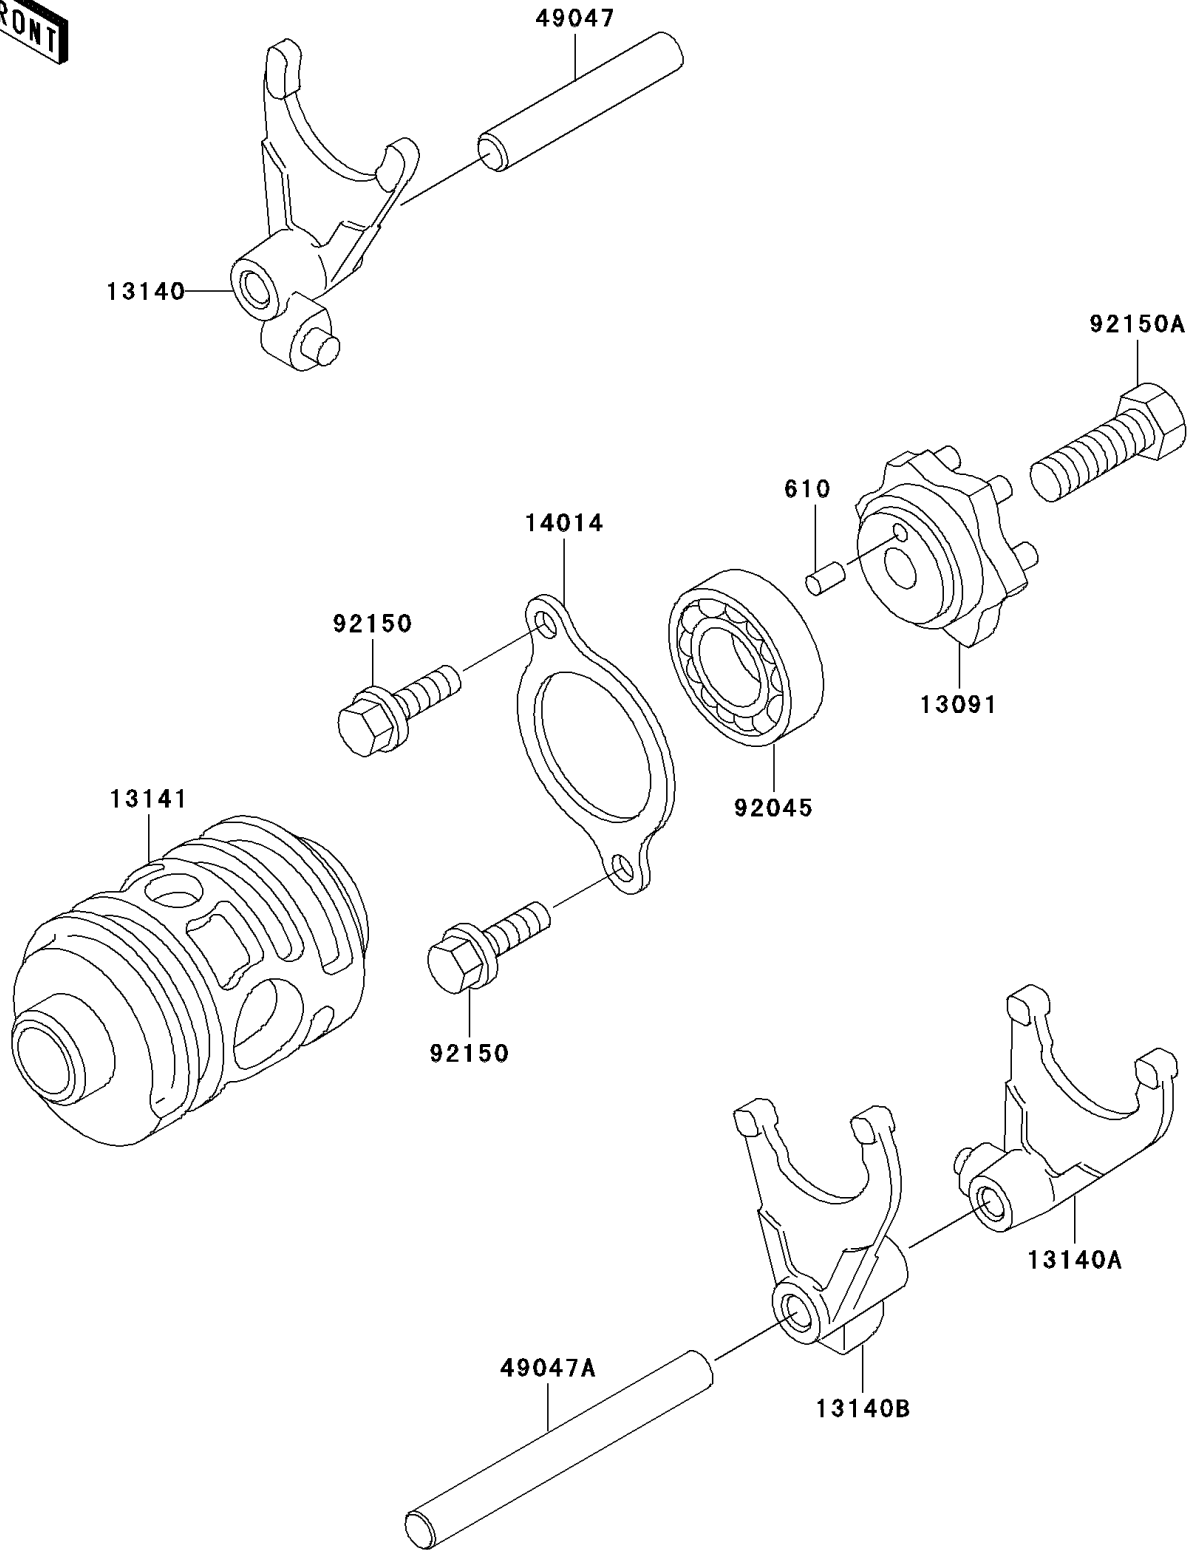

2001 KDX200 PARTS DIAGRAM

Gear Change Drum/Shift Fork(s)

E1362

2001 KDX200 PARTS LIST

Gear Change Drum/Shift Fork(s)

ITEM NAME	PART NUMBER	QUANTITY
ROLLER,4X8 (Ref # 610)	610A0408	1
HOLDER,CHANGE DRUM (Ref # 13091)	13091-1364	1
FORK-SHIFT,5TH&TOP (Ref # 13140)	13140-1074	1
FORK-SHIFT,LOW&4TH (Ref # 13140A)	13140-1243	1
FORK-SHIFT,2ND&3RD (Ref # 13140B)	13140-1244	1
DRUM-CHANGE (Ref # 13141)	13141-1117	1
PLATE-POSITION (Ref # 14014)	14014-1020	1
ROD-SHIFT,8X58 (Ref # 49047)	49047-1089	1
ROD-SHIFT,8X82.5 (Ref # 49047A)	49047-1090	1
BEARING-BALL (Ref # 92045)	92045-1319	1
BOLT,6X12 (Ref # 92150)	92150-1868	2
BOLT,8X25 (Ref # 92150A)	92150-1911	1